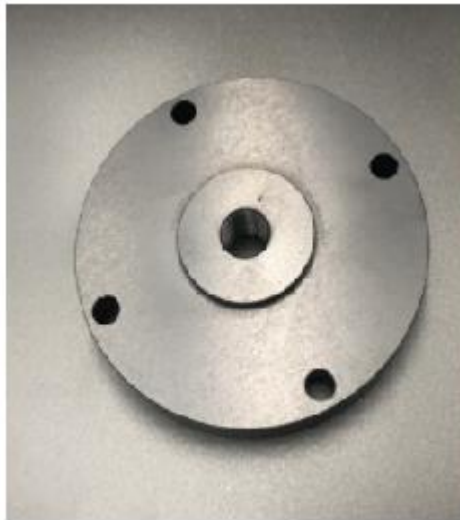

0020-79207