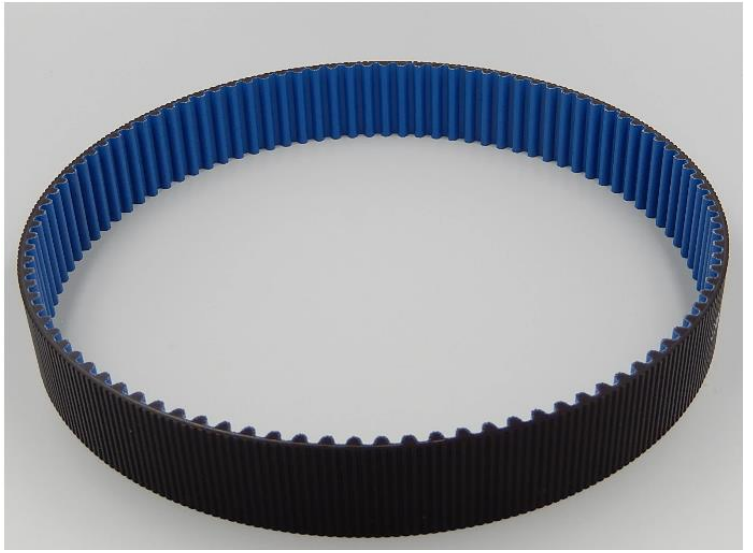

3080-01126