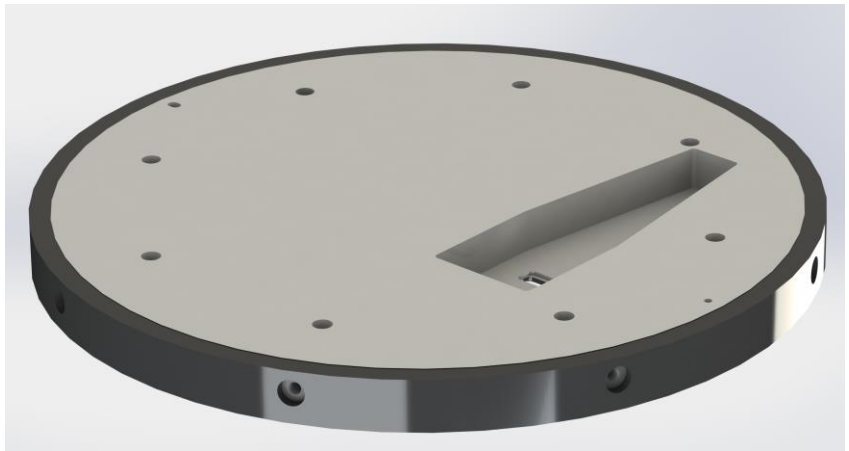

New Mirra Teflon Coated Polish Platens

340-130-11660

MIRRA UPPER POLISH PLATEN, TEFLON COATED, STANDARD NON-TEMP CONTROL

Additional Mirra Platen Parts Available

0020-77602

3700-02289

0020-20673

0020-20672