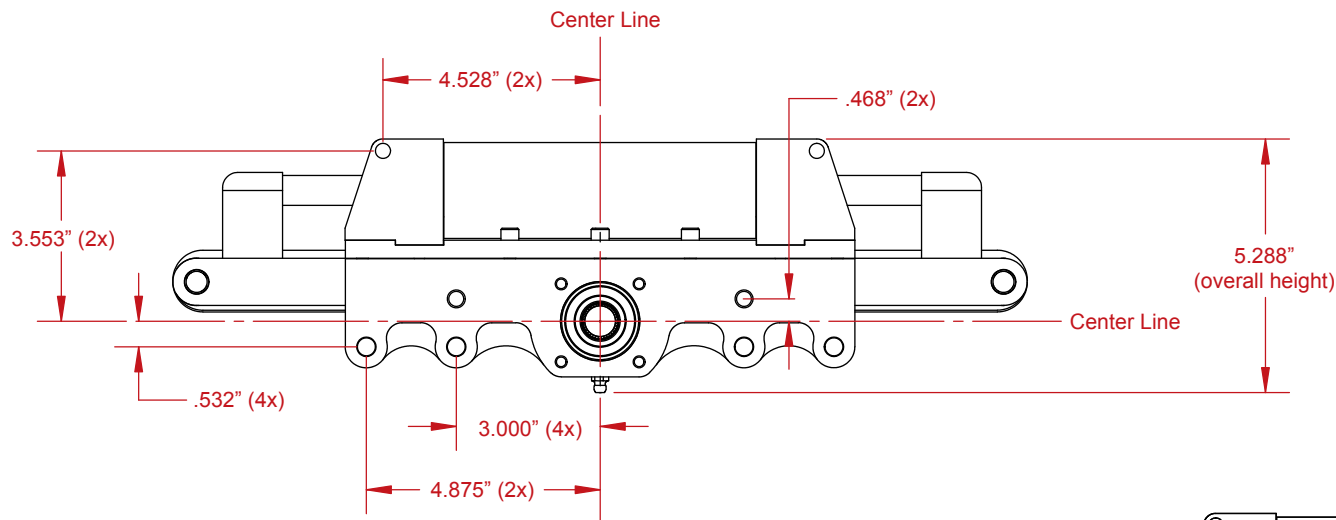

2.0" Power Rack Wide Spread (Part #130) - 1.5:1 Ratio

For Technical Assistance Call:
(619) 561-7764
www.howepower.com
12476 Julian Ave.
Lakeside, CA 92040