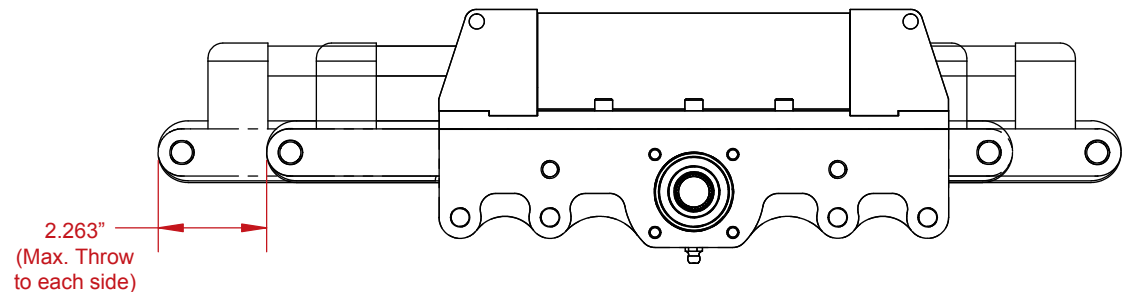

2.0" Power Rack Wide Spread (Part #130) - 1.5:1 Ratio

For Technical Assistance Call:
(619) 561-7764
www.howepower.com
12476 Julian Ave.
Lakeside, CA 92040