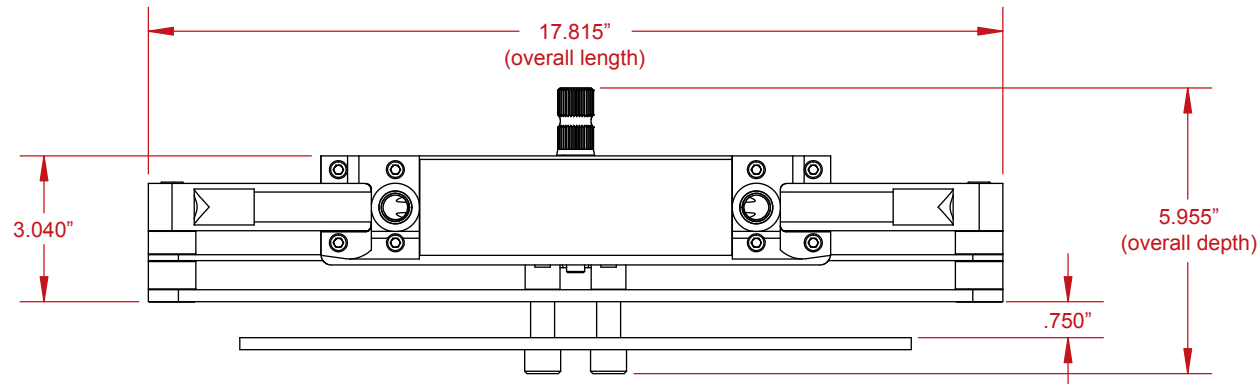

2.0" Power Rack Wide Spread (Part #130) - 1.5:1 Ratio

For Technical Assistance Call:
(619) 561-7764
www.howepower.com
12476 Julian Ave.
Lakeside, CA 92040