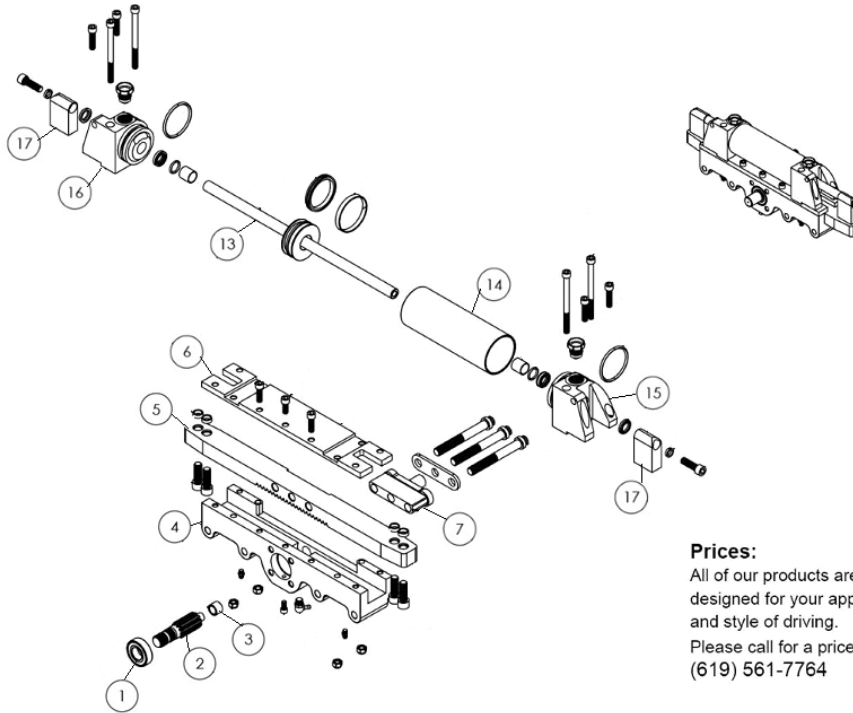

## Howe Performance

105 2.5 X 4.5 TRAVEL POWER RACK STD 1.5:1

PART #	DESCRIPTION
105L	LABOR
105S	SEAL KIT
105H	HARDWARE KIT
1	BEARING
2	PINION GEAR
3	BUSHING
4	HOUSING
5	RACK SHAFT
6	TOP PLATE
7	CENTER BLOCK
13	RAM SHAFT W/ PISTON
14	RAM TUBE
15	END CAP RIGHT - RAM ASSEMBLY
16	END CAP LEFT - RAM ASSEMBLY
17	END BLOCK (STEEL)
18	PINION COVER PLATE