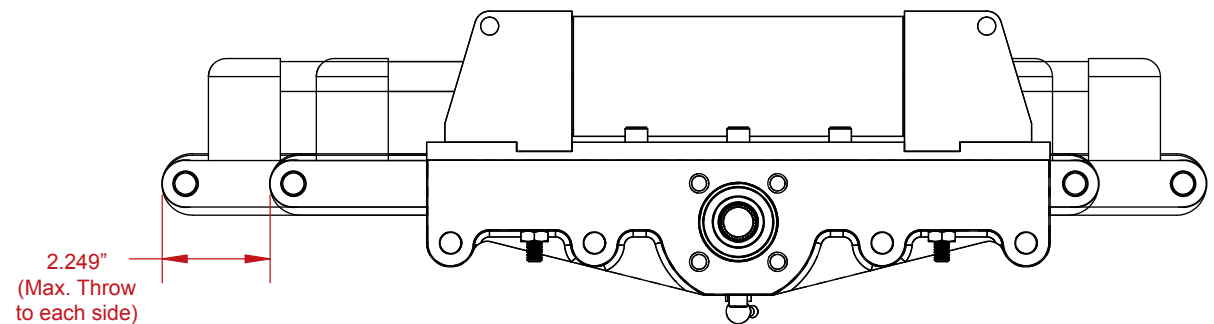

2.5" Power Rack Wide Spread (Part #100) - 1.5:1 Ratio

For Technical Assistance Call:
 (619) 561-7764
www.howepowerperformance.com
 12476 Julian Ave.
 Lakeside, CA 92040