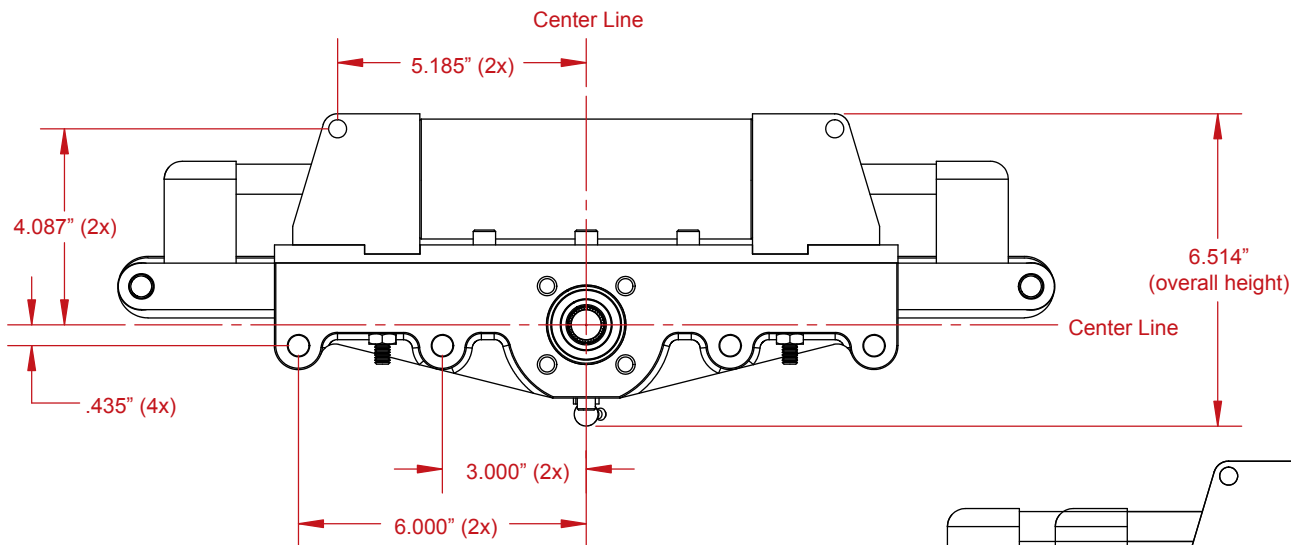

2.5" Power Rack Wide Spread (Part #100) - 1.5:1 Ratio

For Technical Assistance Call:
 (619) 561-7764
www.howepowerperformance.com
 12476 Julian Ave.
 Lakeside, CA 92040