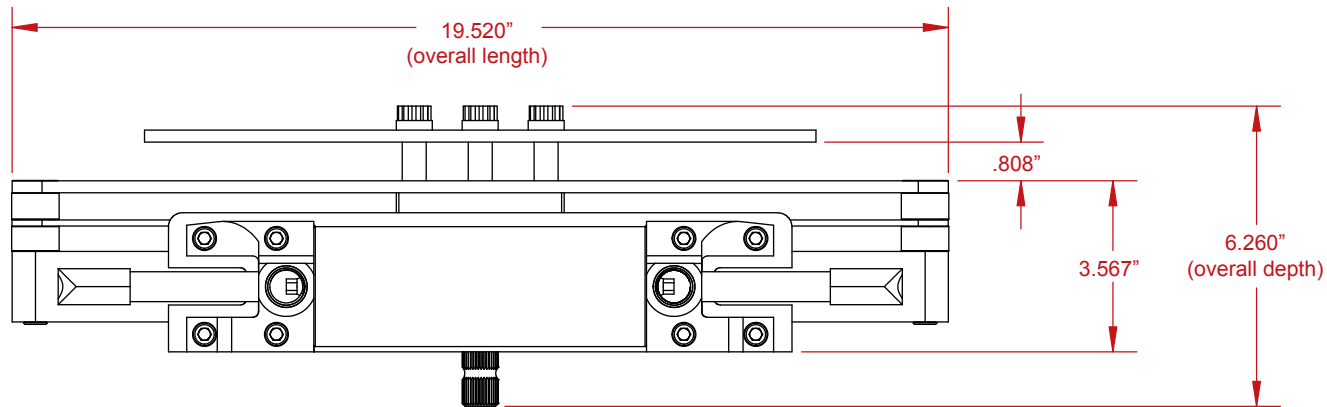

2.5" Power Rack Wide Spread (Part #100) - 1.5:1 Ratio

For Technical Assistance Call:
 (619) 561-7764
www.howepowerperformance.com
 12476 Julian Ave.
 Lakeside, CA 92040