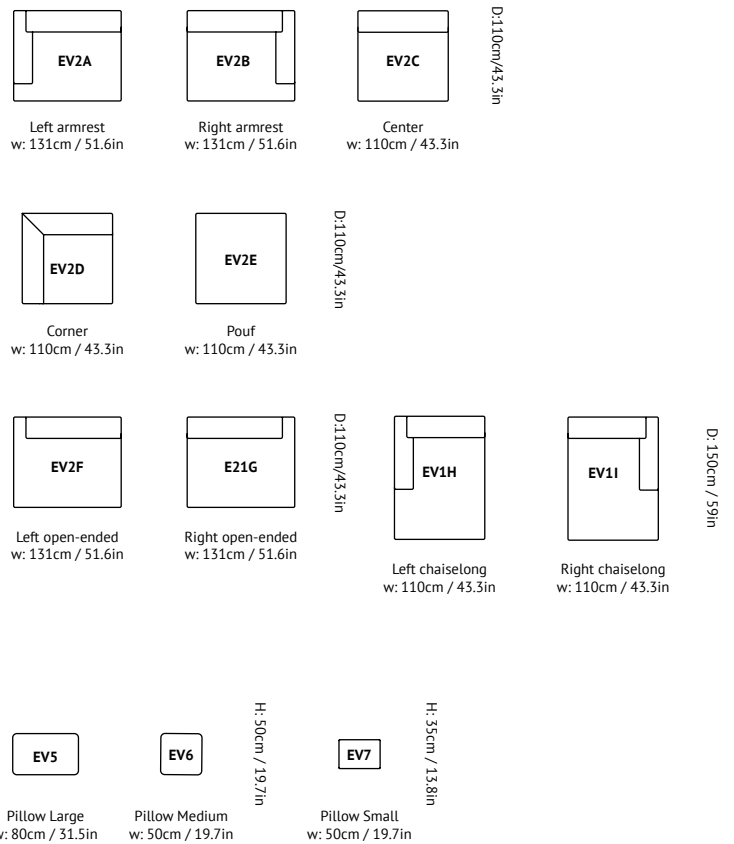

Think of it as your chance to compose your own piece of paradise.

<b>Product category</b>	Modular sofa
<b>Production Process</b>	The frame is made from wood with no-zag springs installed in the seat. All surfaces are padded in HR foam and polyester wadding.
<b>Environment</b>	Indoor
<b>Material</b>	Wooden frame, no-zag springs, HR foam and polyester wadding. Metal brackets for connecting modules.
<b>Dimensions (cm/in)</b>	H: 70cm/27.6in, W: 110cm/43.3in, D: 89cm/35in, Seating height: 42cm/16.5in
<b>Strength, Durability and Safety Testing</b>	The Develius modular sofa is tested for strength, durability and safety according to EN 15373 Level 2 – General contract use.
<b>Cleaning Instructions</b>	Please download our Material Care & Cleaning Instructions through <a href="http://www.andtradition.com">www.andtradition.com</a>

# DEVELIUS EV1-EV7

BY EDWARD VAN VLIET  
2018

**EV1 Modules (cm/in)** Seating Depth: 89cm/35in.

**EV2 Modules (cm/in)** Seating Depth: 110cm/43.3in.

**Configurations examples**

Configuration A  
w: 220cm / 86.6in

D: 89cm / 35in

Configuration E  
w: 309cm / 121.6in

D: 150cm / 59in

Configuration B  
w: 220cm / 86.6in

D: 150cm / 59in

Configuration F  
w: 309cm / 121.6in

D: 150cm / 59in

Configuration C  
w: 220cm / 86.6in

D: 150cm / 59in

Configuration G  
w: 220cm / 86.6in

D: 89cm / 35in

Configuration D  
w: 309cm / 121.6in

D: 89cm / 35in

Configuration H  
w: 220cm / 86.6in

D: 89cm / 35in

**PRODUCT**