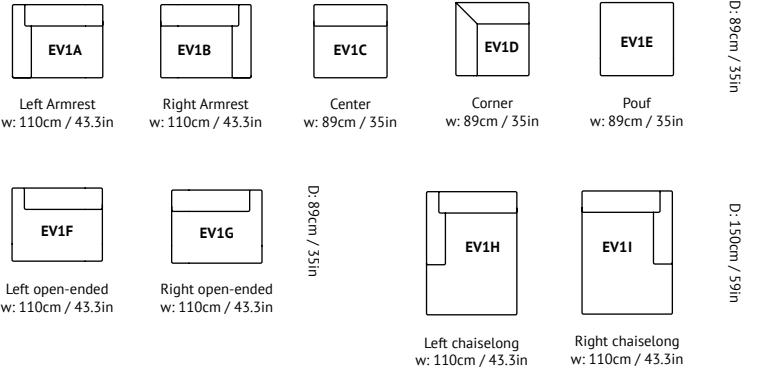

Think of it as your chance to compose your own piece of paradise.

<b>Product category</b>	Modular sofa
<b>Production Process</b>	The frame is made from wood with no-zag springs installed in the seat. All surfaces are padded in HR foam and polyester wadding.
<b>Environment</b>	Indoor
<b>Material</b>	Wooden frame, no-zag springs, HR foam and polyester wadding. Metal brackets for connecting modules.
<b>Dimensions (cm/in)</b>	H: 70cm/27.6in, W: 110cm/43.3in, D: 89cm/35in, Seating height: 42cm/16.5in
<b>Strength, Durability and Safety Testing</b>	The Develius modular sofa is tested for strength, durability and safety according to EN 15373 Level 2 – General contract use.
<b>Cleaning Instructions</b>	Please download our Material Care & Cleaning Instructions through <a href="http://www.andtradition.com">www.andtradition.com</a>

# DEVELIUS EV1-EV7

BY EDWARD VAN VLIET  
2018

**EV1 Modules (cm/in)** Seating Depth: 89cm/35in.

**EV2 Modules (cm/in)** Seating Depth: 110cm/43.3in.

**Configurations examples**

Configuration A  
w: 220cm / 86.6in

D: 89cm / 35in

Configuration E  
w: 309cm / 121.6in

D: 150cm / 59in

Configuration B  
w: 220cm / 86.6in

D: 150cm / 59in

Configuration F  
w: 309cm / 121.6in

D: 150cm / 59in

Configuration C  
w: 220cm / 86.6in

D: 150cm / 59in

Configuration G  
w: 220cm / 86.6in

D: 89cm / 35in

Configuration D  
w: 309cm / 121.6in

D: 89cm / 35in

Configuration H  
w: 220cm / 86.6in

D: 89cm / 35in

**PRODUCT**