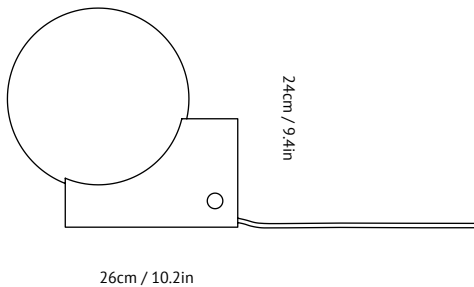

JOURNEY SHY1

BY SIGNE HYTTE
2018

JOURNEY SHY1

BY SIGNE HYTTE

2018

After pursuing various configurations joining a sphere and a rectangle, this lesson in geometry led designer Signe Hytte to a beautifully balanced lamp embracing both. The Journey lamp. Cradled in the curve of its upright rectangular base, the sphere, when lit, conjures up the feeling of a full moon. And with the dimmer function, it's a lamp that lets you adjust the atmosphere to suit your mood.

JOURNEY SHY1

BY **SIGNE HYTTE**
2018

Product category	Table and wall lamp
Production process	The lamp shade is made from mouth blown opal glass and the base is made from laser cut and precision welded steel.
Environment	Indoor
Material	Mouth-blown satinized opal glass and steel
Dimensions (cm/in)	L: 26cm/10.2in, W: 18cm/7in, H: 24cm/9.4in
Weight (kg)	1,6 Kg
Colours	Mirror, Black, Clay
Voltage (V)	230-240V 50HZ.
Light source performance & quality	Light output: 480 lumen Lument/watt: 100 lumen/watt CRI: +85 Color temperature (Kelvin): Dim-to-warm technology - 2200-2800K
Light source & Energy efficiency class	4,8 Watt LED The luminaire is compatible with bulbs of the energy classes: A++ - A. The built-in LEDs cannot be changed in this luminaire.
Dimmability	The light intensity can be controlled by the dimmer knob on the base of the lamp.
Approximate LED life-time	50.000 hours
Certifications	CE, IP20, Class II
Cord length (cm/in)	200cm/78.7in
Cleaning instructions	Clean with soft dry cloth. Always switch off the electricity supply before cleaning.
Package dimensions (cm/in)	L: 30.5cm/12.00in, W: 25.5cm/10.03in, H: 30cm/12.00in

26cm / 10.2in

18cm / 7in

PRODUCT

COLOUR

Black

Clay

Mirror