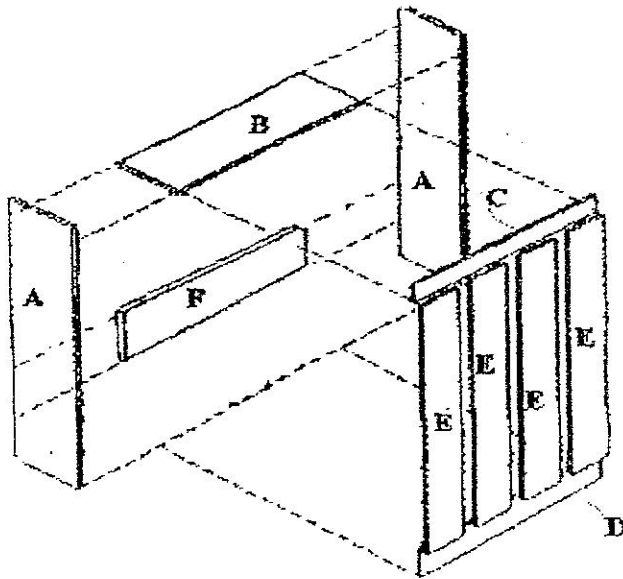

Bifold Door Cabinetry

# MURPHYBED

DEPOT

.com

All dimensions are finished sizes.  
All material 3/4 inch.

Part	Description	Qty.	Twin	Full	Queen	King	L Edge	SBand
A	Side Panels	2	85 x 15	85 x 15	90 x 15	90 x 15	1	0
B	Main Header	1	43.5 x 15	58.5 x 15	64.5 x 15	84.5 x 15	1	0
C	Top Valance	1	43.5 x 3	58.5 x 3	64.5 x 3	84.5 x 3	0	0
D	Bottom Toe	1	43.5 x 4	58.5 x 4	64.5 x 4	84.5 x 4	1	0
E	Doors (Twin uses 3 doors)	*4 Or 3	*78 x 15	78 x 15	83 x 16.5	83 x 21.5	2	2
F	Headboard	1	43.5 x 15	58.5 x 15	64.5 x 15	84.5 x 15	1	0