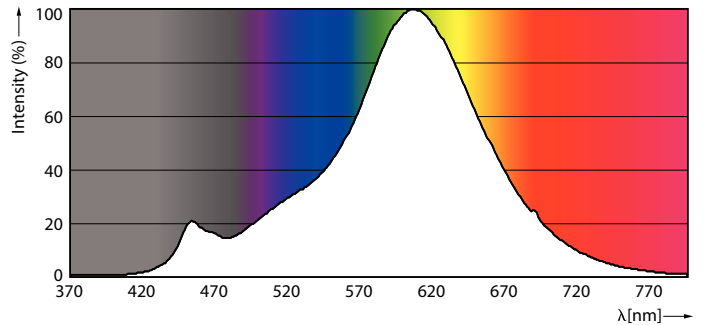

LEDBulb CLA 8-50W E27 ST64 Amber 822 DIM