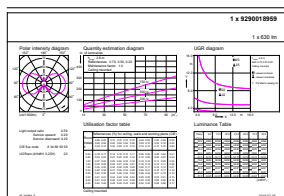

CalcLux Photometrics 4.5

Philips Lighting B.V.

Page: 1/1

LEDBulb CLA 8-50W E27 ST64 Amber 822 DIM