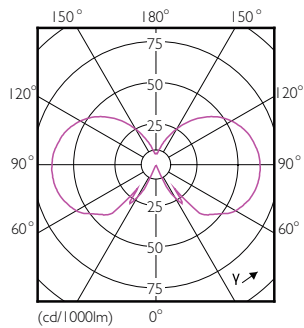

Photometric data

LEDBulb CLA 8-60W B22 ST64 Clear 827 DIM