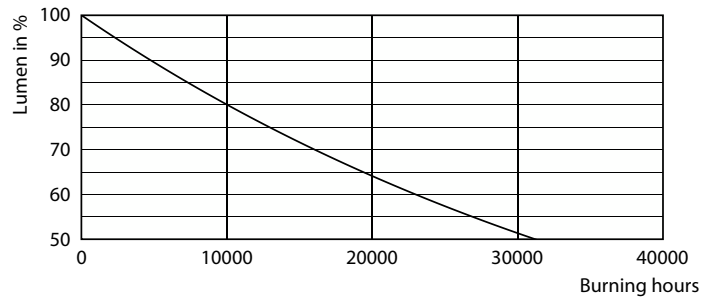

CorePro LEDbulb

Lifetime

Lumen Maintenance Diagram - CorePro LEDbulb ND 8-60W A60 E27 927 UK