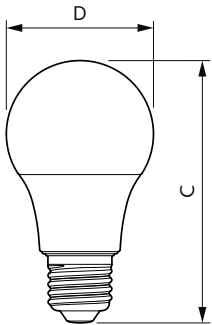

Light Technical	
Colour Code	927 [CCT of 2700K]
Beam angle (nom.)	180 degree(s)
Luminous Flux	806 lm
Colour designation	Warm White (WW)
Correlated Colour Temperature	2700 K
Luminous efficacy (rated) (nom.)	100 lm/W
Colour consistency	<6
Colour rendering index (CRI)	90
LLMF at end of nominal lifetime (nom.)	70 %
Flickering value (PstLM)	1
Stroboscopic effect	0.4
Photobiological safety according to EN 62471 RGO	

Temperature	
Ambient temperature range	-20°C to 45°C
T-Case maximum (nom.)	95 °C

Controls and Dimming	
Dimmable	No

Mechanical and Housing	
Lamp Finish	Frosted
Bulb material	Plastic
Bulb shape	A60 [A 60 mm]

Product	D	C
CorePro LEDbulb ND 8-60W A60 E27 927 UK	60 mm	107 mm

Photometric data

Light Distribution Diagram - CorePro LEDbulb ND 8-60W A60 E27 927 UK

Spectral Power Distribution Colour - CorePro LEDbulb ND 8-60W A60 E27 927 UK