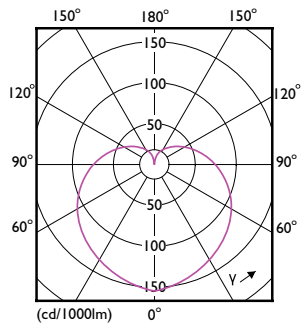

Photometric data

Light Distribution Diagram - CorePro LEDbulb ND 8-60W A60 E27 927 UK