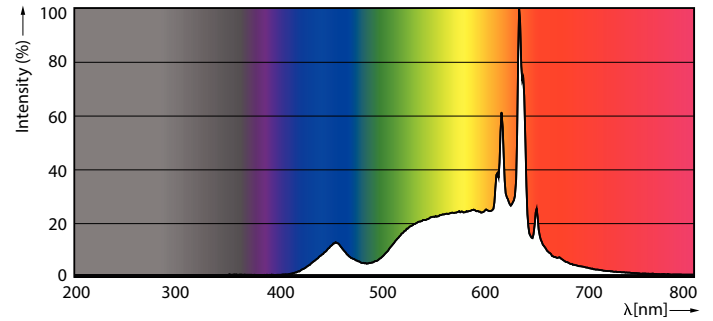

Spectral Power Distribution Colour - CorePro LEDbulb ND 8-60W A60 E27 927 UK

General uniform lighting - CorePro LEDbulb ND 8-60W A60 E27 927 UK