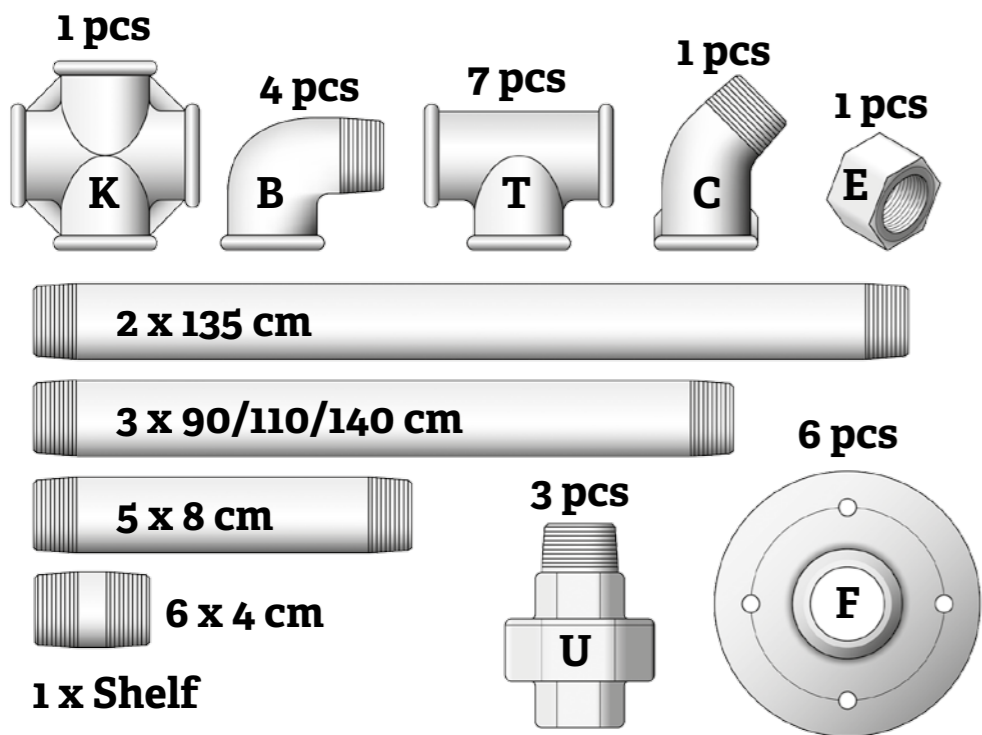

OBS! Please be aware that the pipes might be dirty. Please apply the gloves attached

The Rackbuddy rack can be assembled manually by hand we do although recommend you use proper tools in order to achive best possible stability and result

Once Rackbuddy rack has been assembled Remember to wipe it clean before use.

Product List: