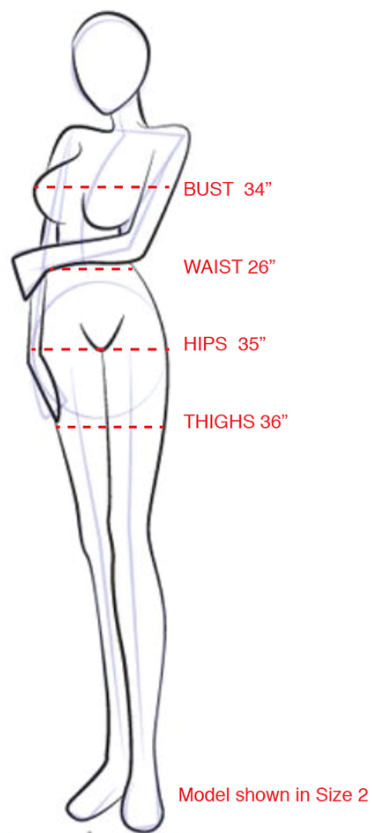

# KEEHN DEUTCH

SIZE	0	2	4	6	8	10
BUST	32.5"	34"	35.5"	37"	38.5"	40"
WAIST	24.5"	26"	27.5"	29"	30.5"	32"
HIPS	33.5"	35"	36.5"	38"	39.5"	41"
THIGHS	35.5"	36"	37.5"	39"	40.5"	42"

US	FR	IT	UK
US 2	FR 34	IT 38	UK 6
US 4	FR 36	IT 40	UK 8
US 6	FR 38	IT 42	UK 10
US 8	FR 40	IT 44	UK 12