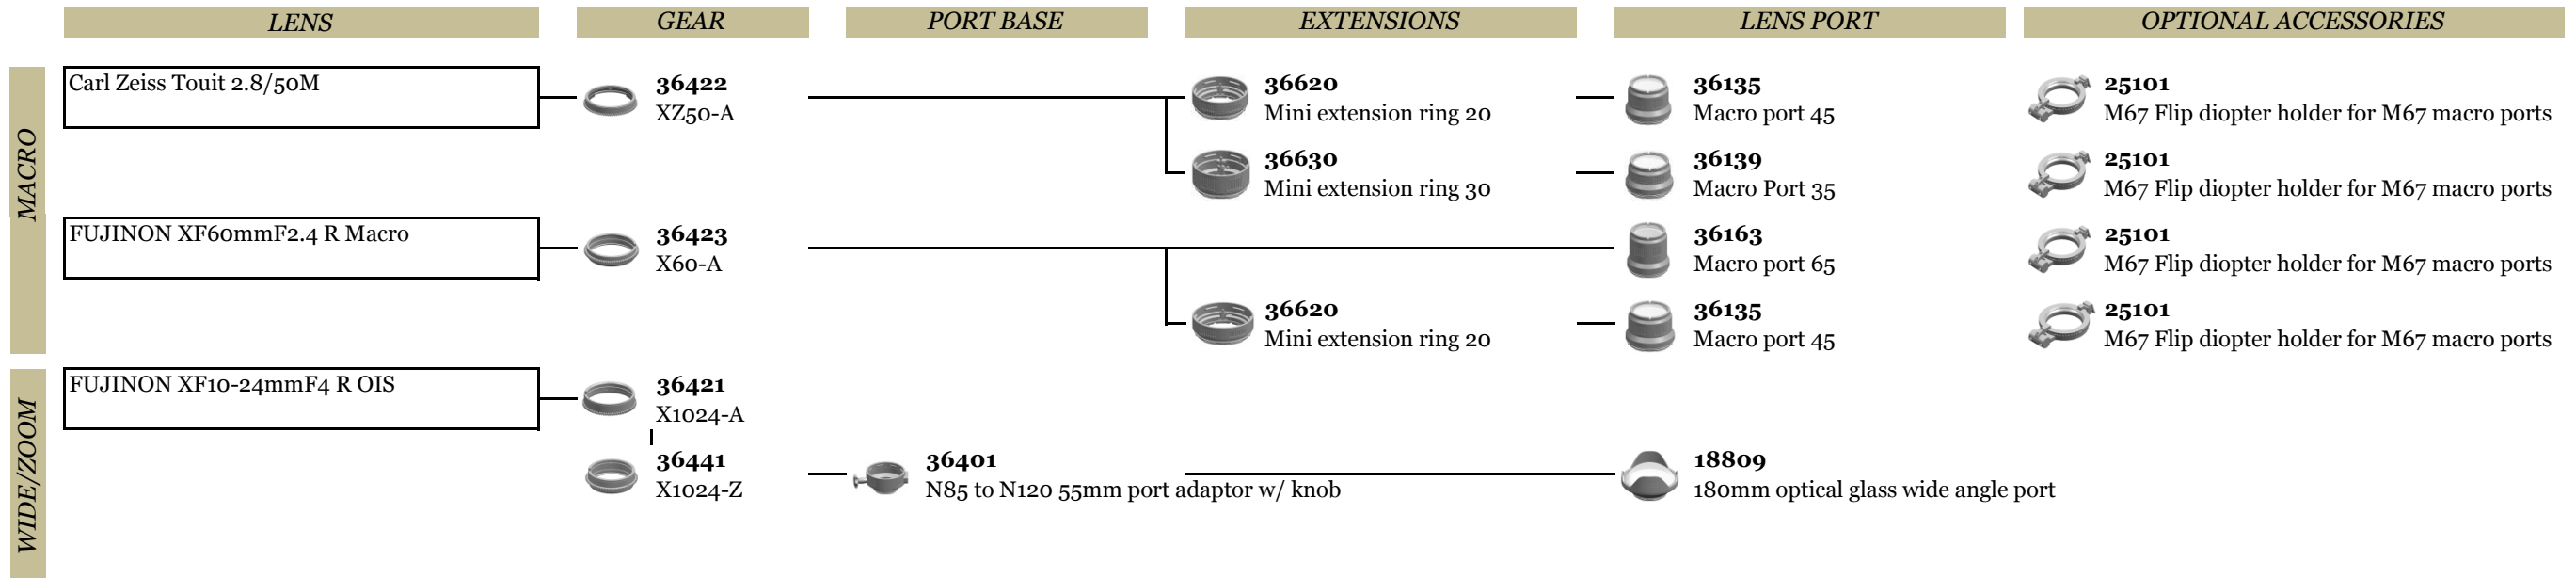

N85 Port System for Fujifilm X-mount System