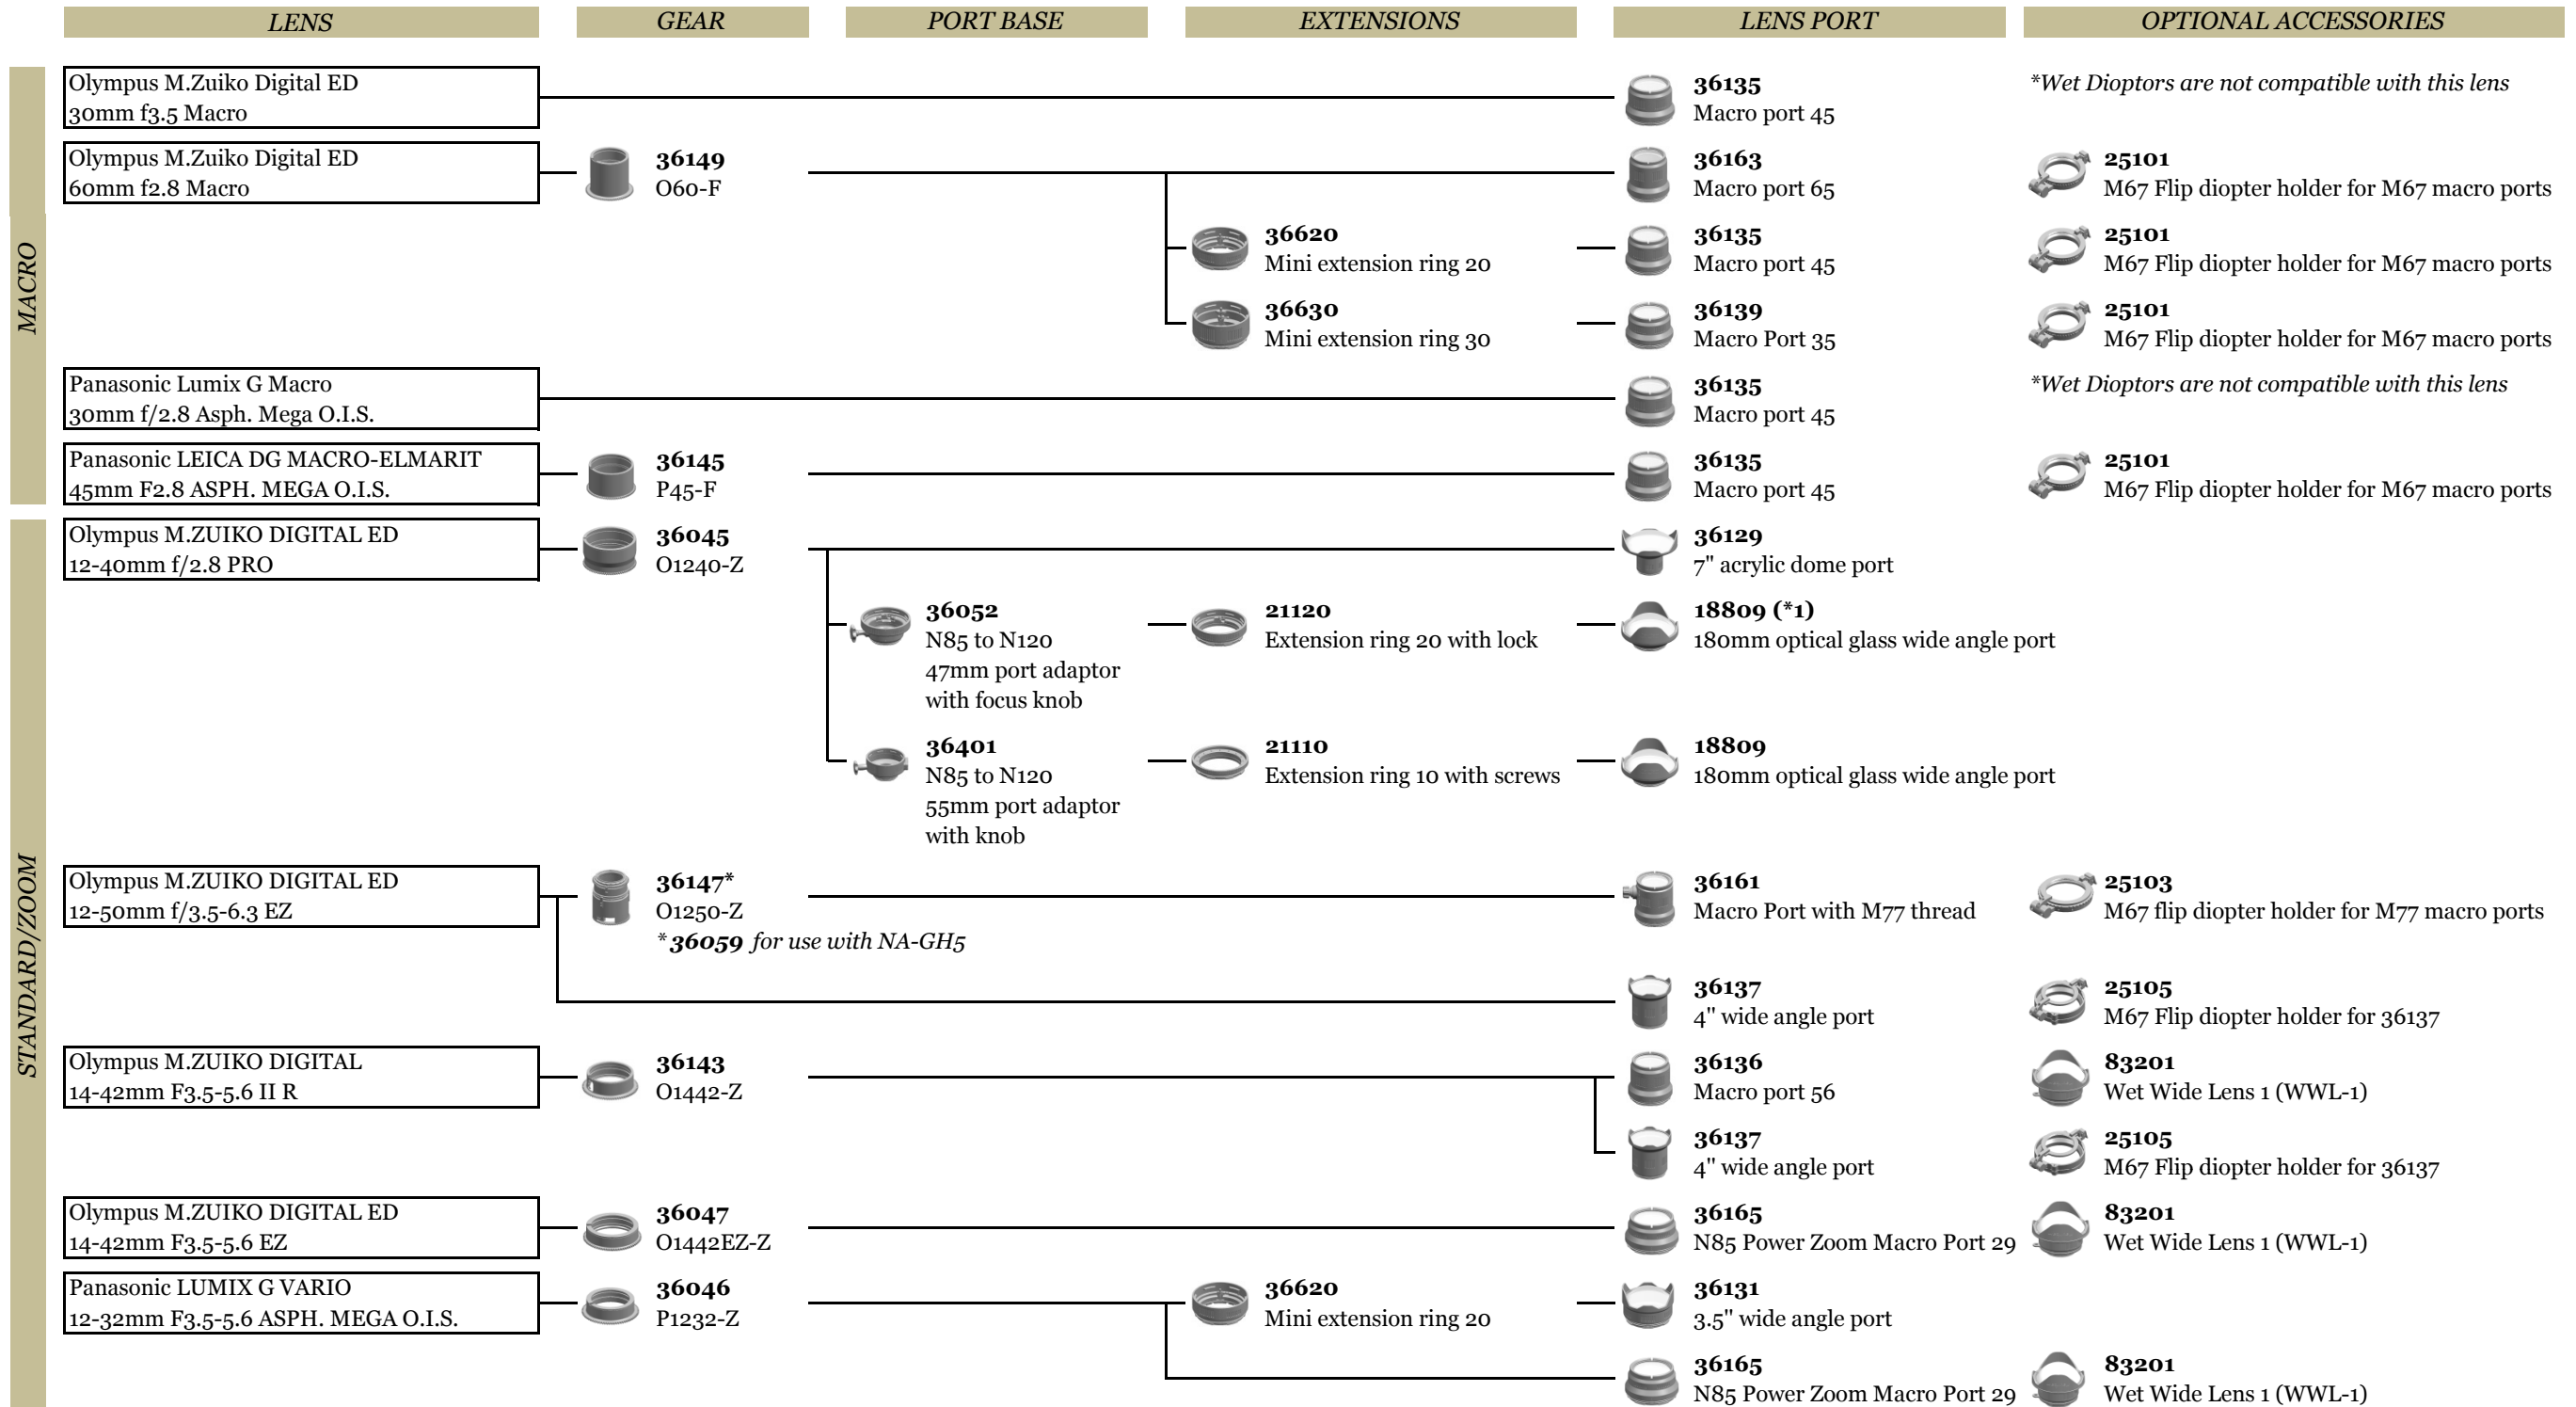

N85 Port System for Panasonic & Olympus & BMPCC M4/3 System