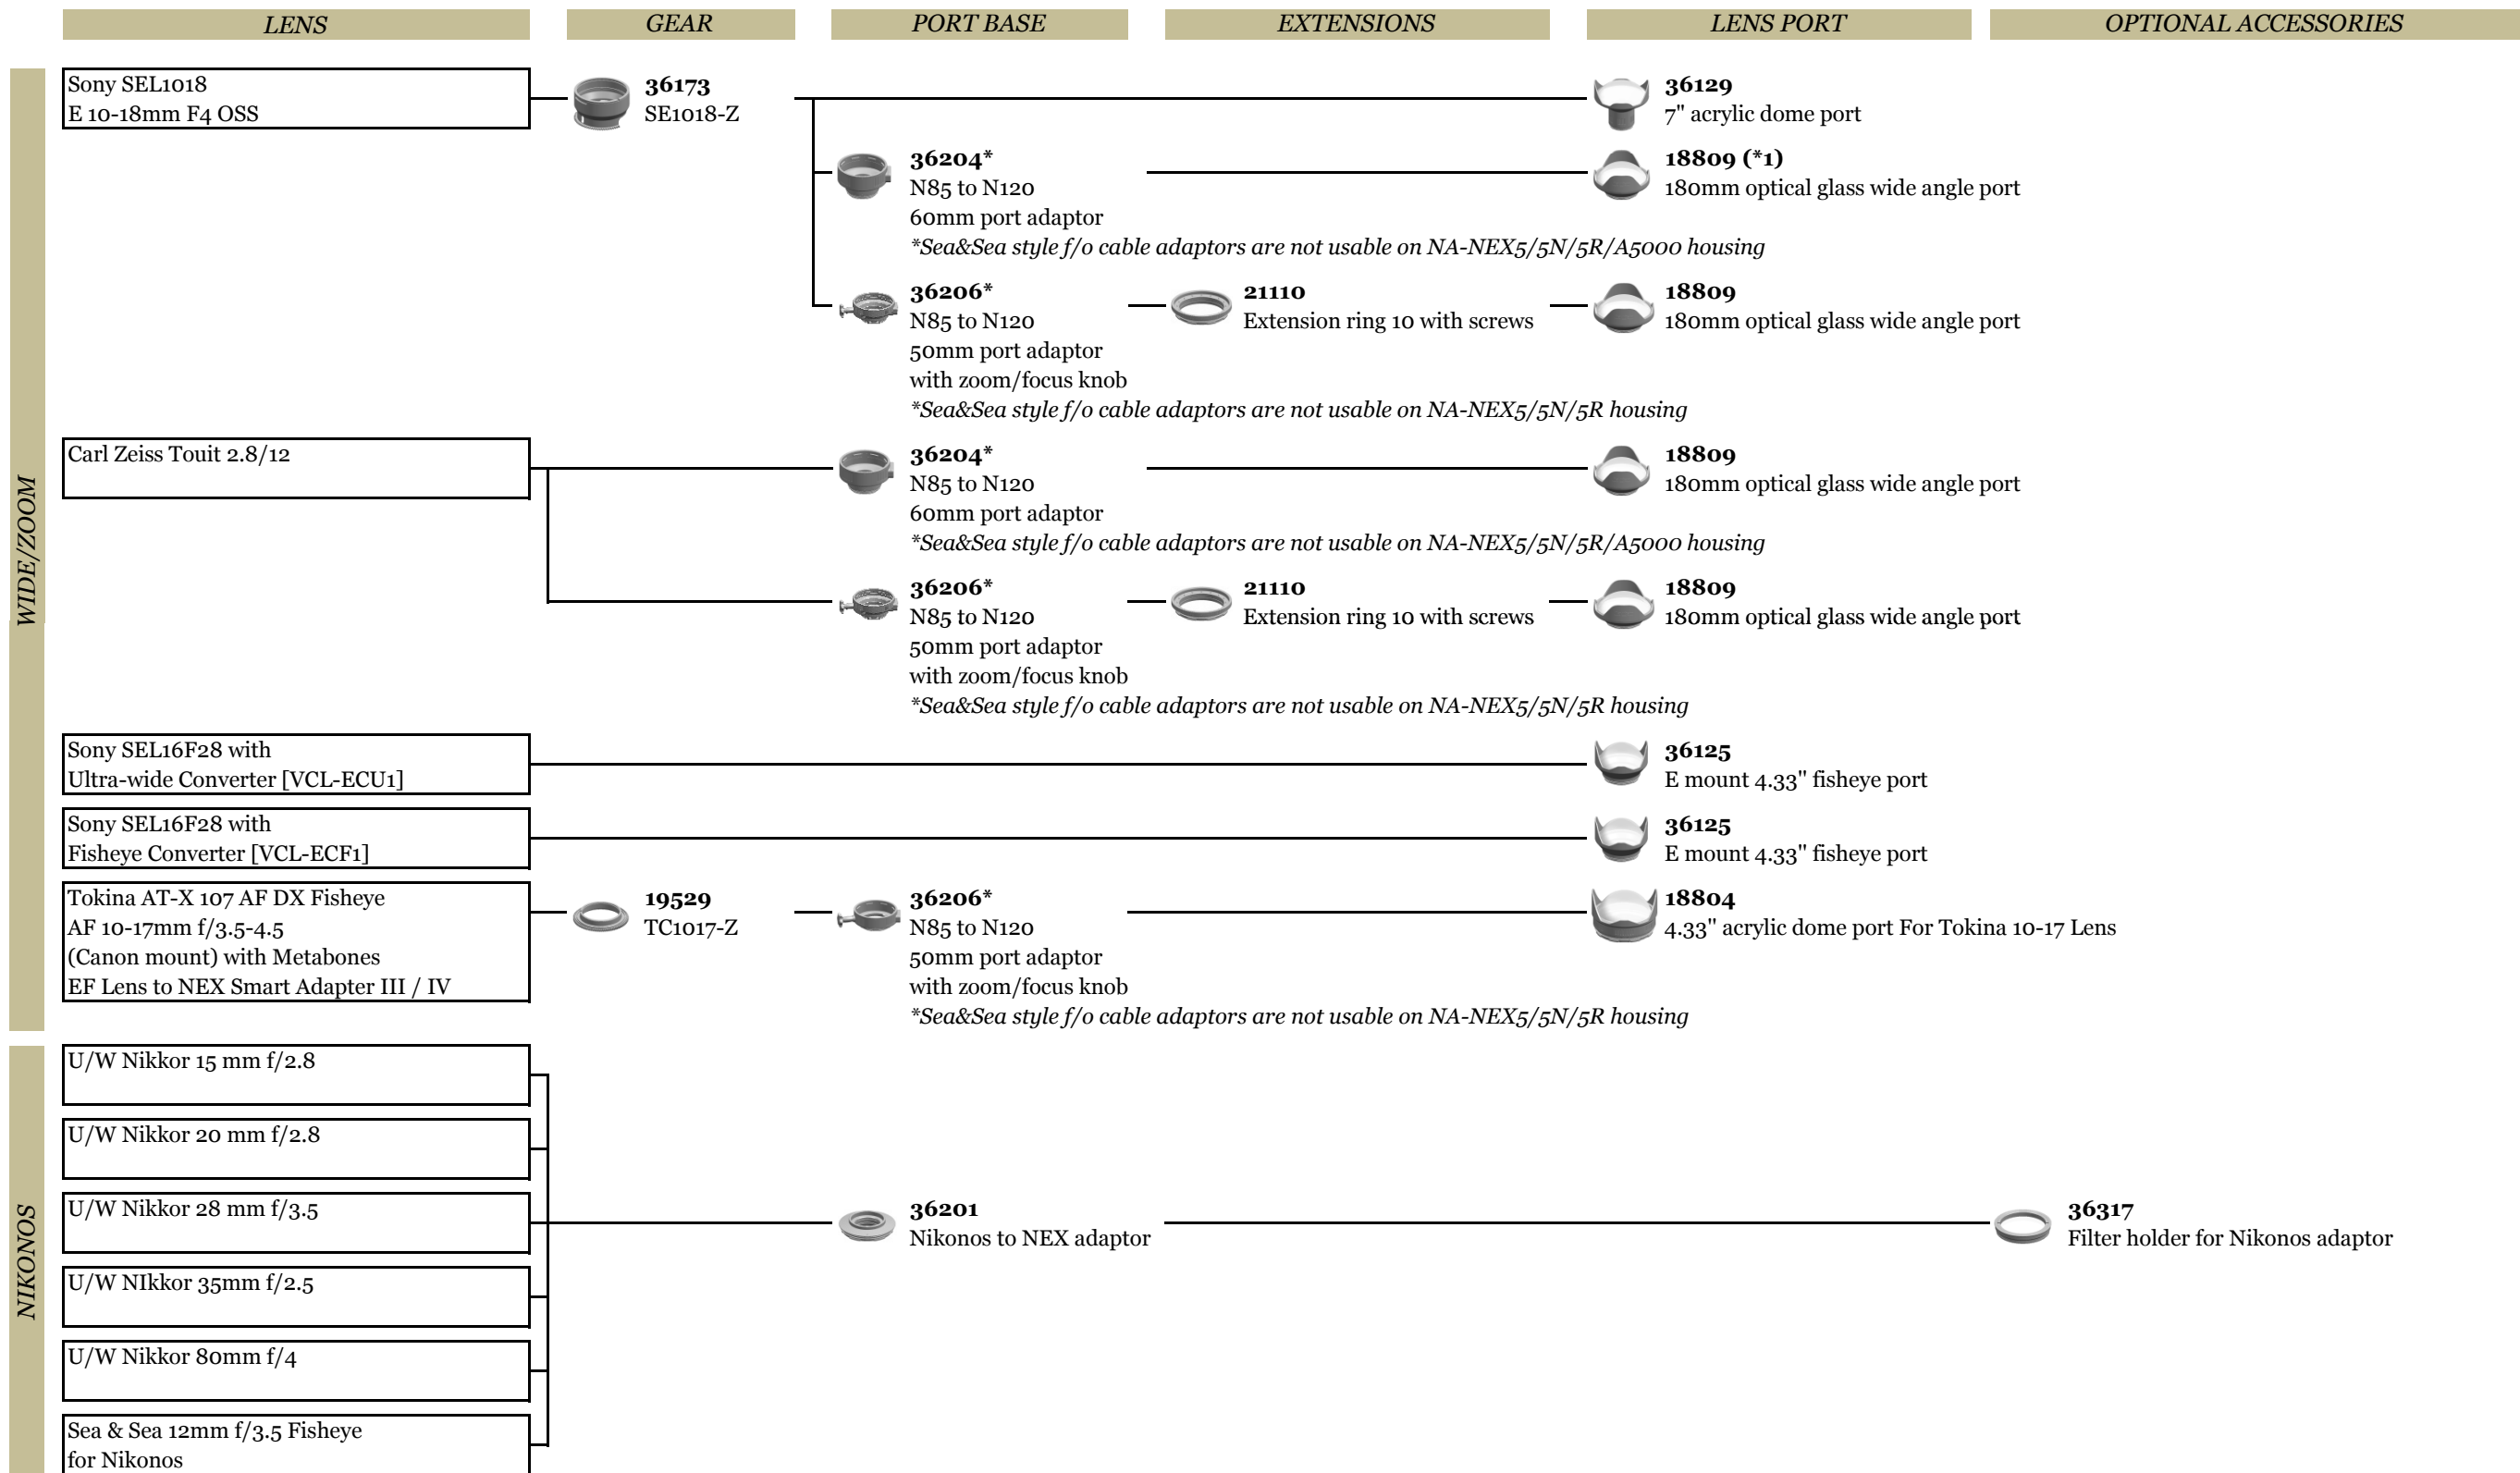

N85 Port System for Sony E-mount System