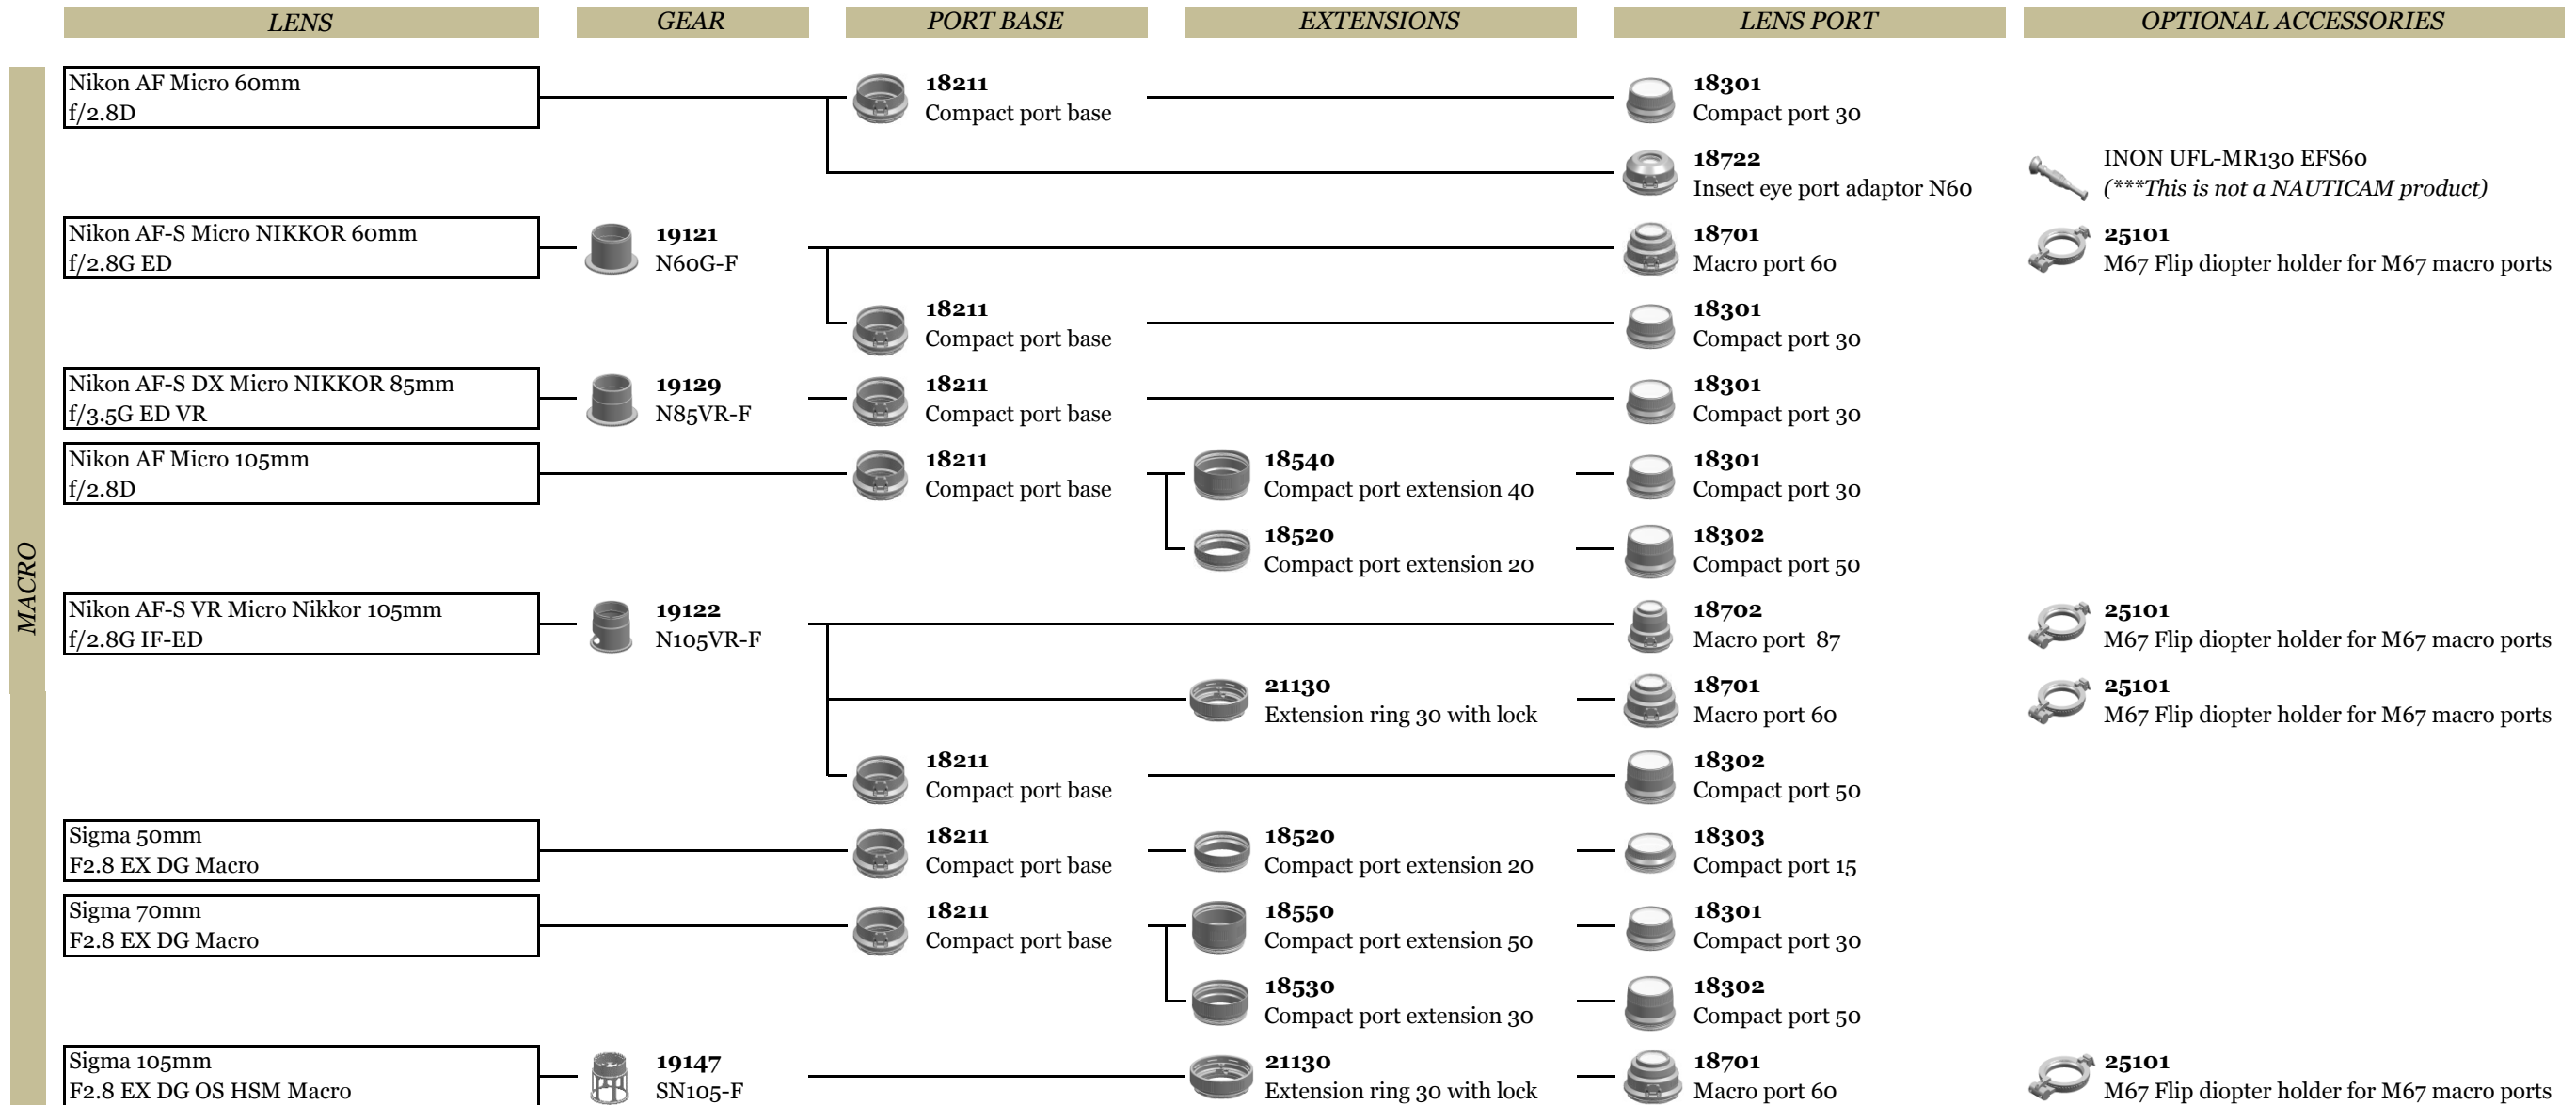

# N120 Port System for Nikon System

MACRO

## N120 Port System for Nikon System

LENS	GEAR	PORT BASE	EXTENSIONS	LENS PORT	OPTIONAL ACCESSORIES
Nikon AF-S DX NIKKOR 18-55mm f/3.5-5.6G VR	 <b>19123</b> N1855VR-Z	 <b>18211</b> Compact port base		 <b>18301</b> Compact port 30	
Nikon AF-S DX Zoom-Nikkor 18-55mm f/3.5-5.6G ED II	 <b>19124</b> N1855II-Z	 <b>18211</b> Compact port base		 <b>18301</b> Compact port 30	
Nikon AF-S DX NIKKOR 18-55mm f/3.5-5.6G VR II	 <b>19144</b> N1855VRII-Z	 <b>18211</b> Compact port base		 <b>18303</b> Compact port 15	
Nikon AF-S NIKKOR 24-85mm f/3.5-4.5G ED VR	 <b>19139</b> N2485-Z		 <b>21150</b> Extension ring 50 with lock	 <b>18802</b> 8.5" acrylic dome port	
Sigma 17-70mm F2.8-4.5 DC Macro HSM	 <b>19132</b> SN1770-Z		 <b>21150</b> Extension ring 50 with lock	 <b>18802</b> 8.5" acrylic dome port	
Sigma 17-70mm F2.8-4 DC Macro OS HSM	 <b>19133</b> SN1770OS-Z		 <b>21150</b> Extension ring 50 with lock	 <b>18802</b> 8.5" acrylic dome port	
Sigma 17-70mm F2.8-4 DC Macro OS HSM C	 <b>19140</b> SN1770OSC-Z		 <b>21140</b> Extension ring 40 with lock	 <b>18802</b> 8.5" acrylic dome port	
Sigma 18-35mm F1.8 DC HSM   A	 <b>19146</b> SN1835f1.8-Z		 <b>21180</b> Extension ring 80 with lock  <b>21150+21150</b> Extension ring 50+50  <b>21180</b> Extension ring 80 with lock  <b>21180</b> Extension ring 80 with lock	 <b>18802</b> 8.5" acrylic dome port  <b>18807</b> 250mm optical glass wide angle port  <b>18808</b> 230mm optical glass fisheye port  <b>18809 (*1)</b> 180mm optical glass wide angle port	