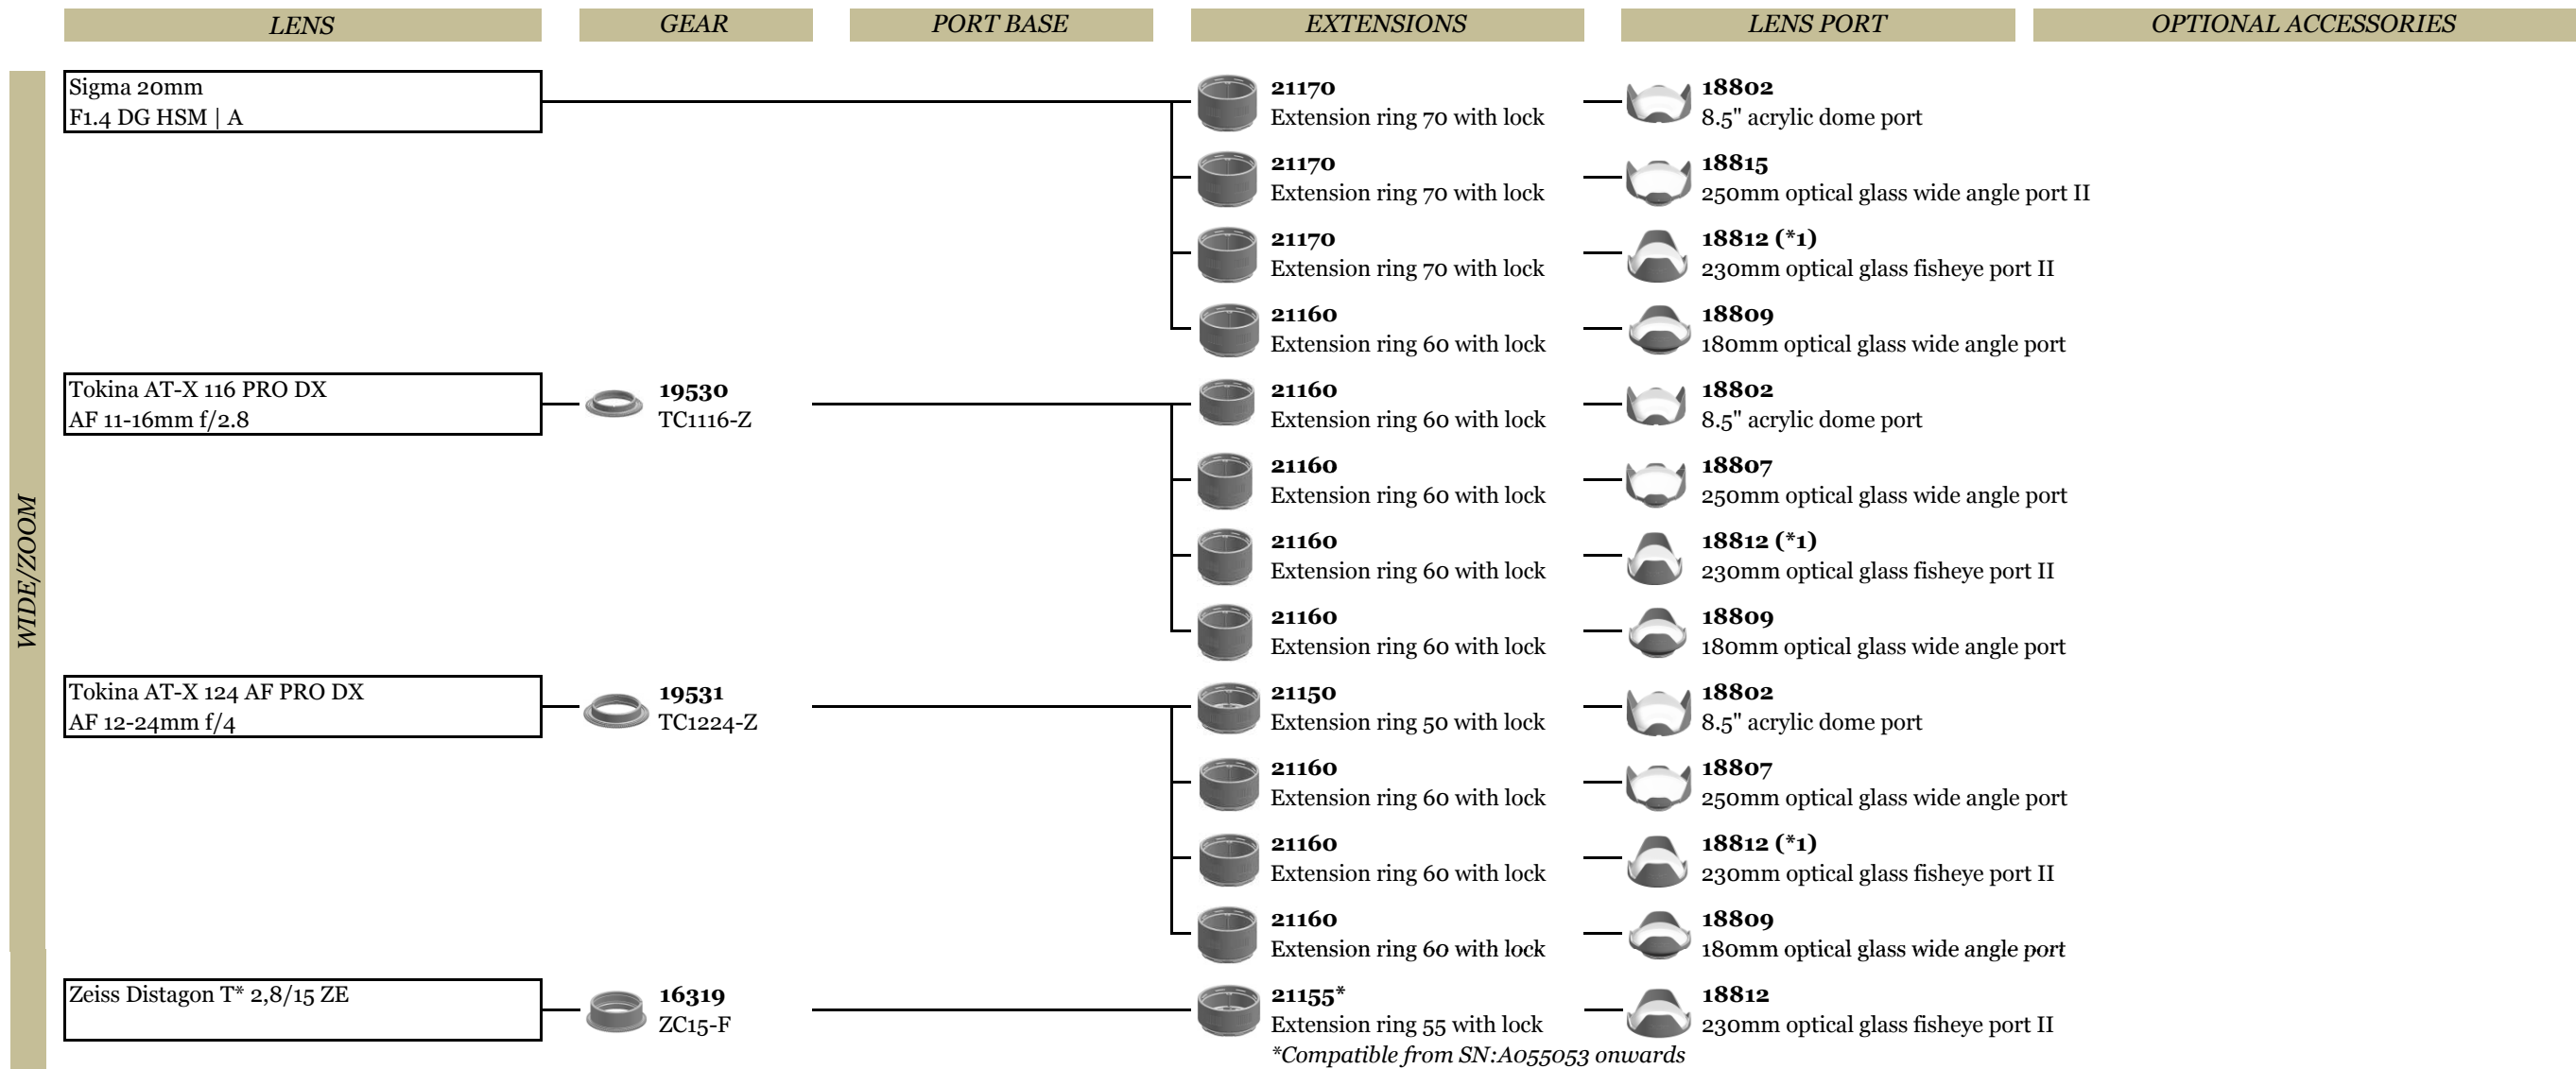

21150* Extension ring 50 with lock
*Compatible from SN:A213191 onwards
18815 250mm optical glass wide angle port II

N120 Port System for Canon System

WIDE/ZOOM