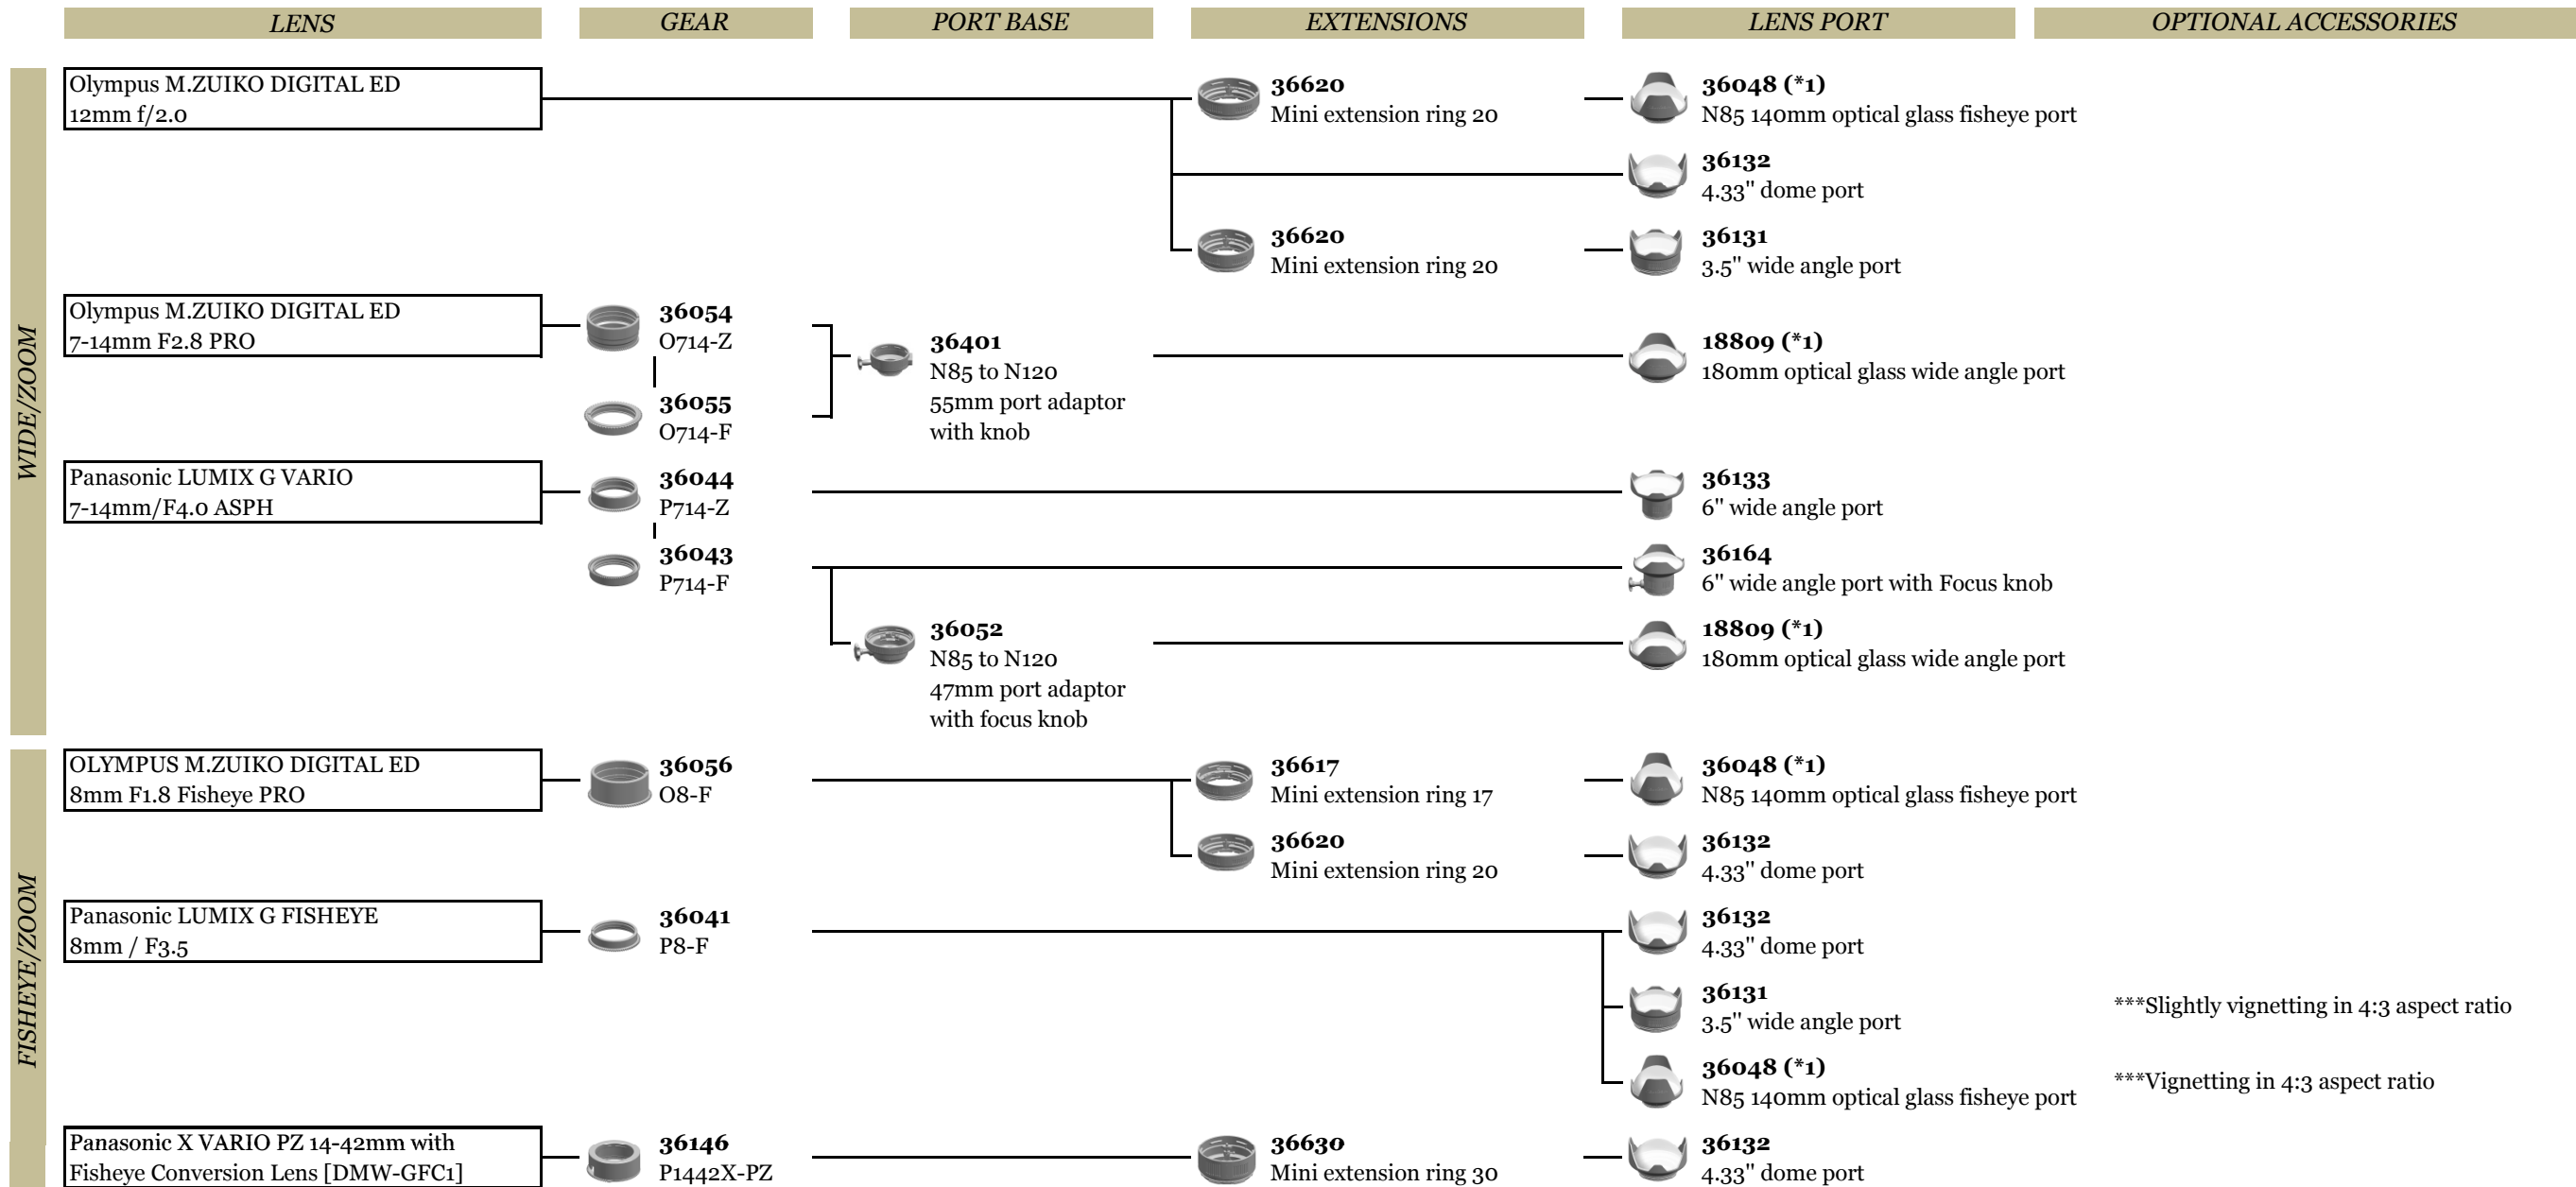

N85 Port System for Panasonic & Olympus & BMPCC M4/3 System