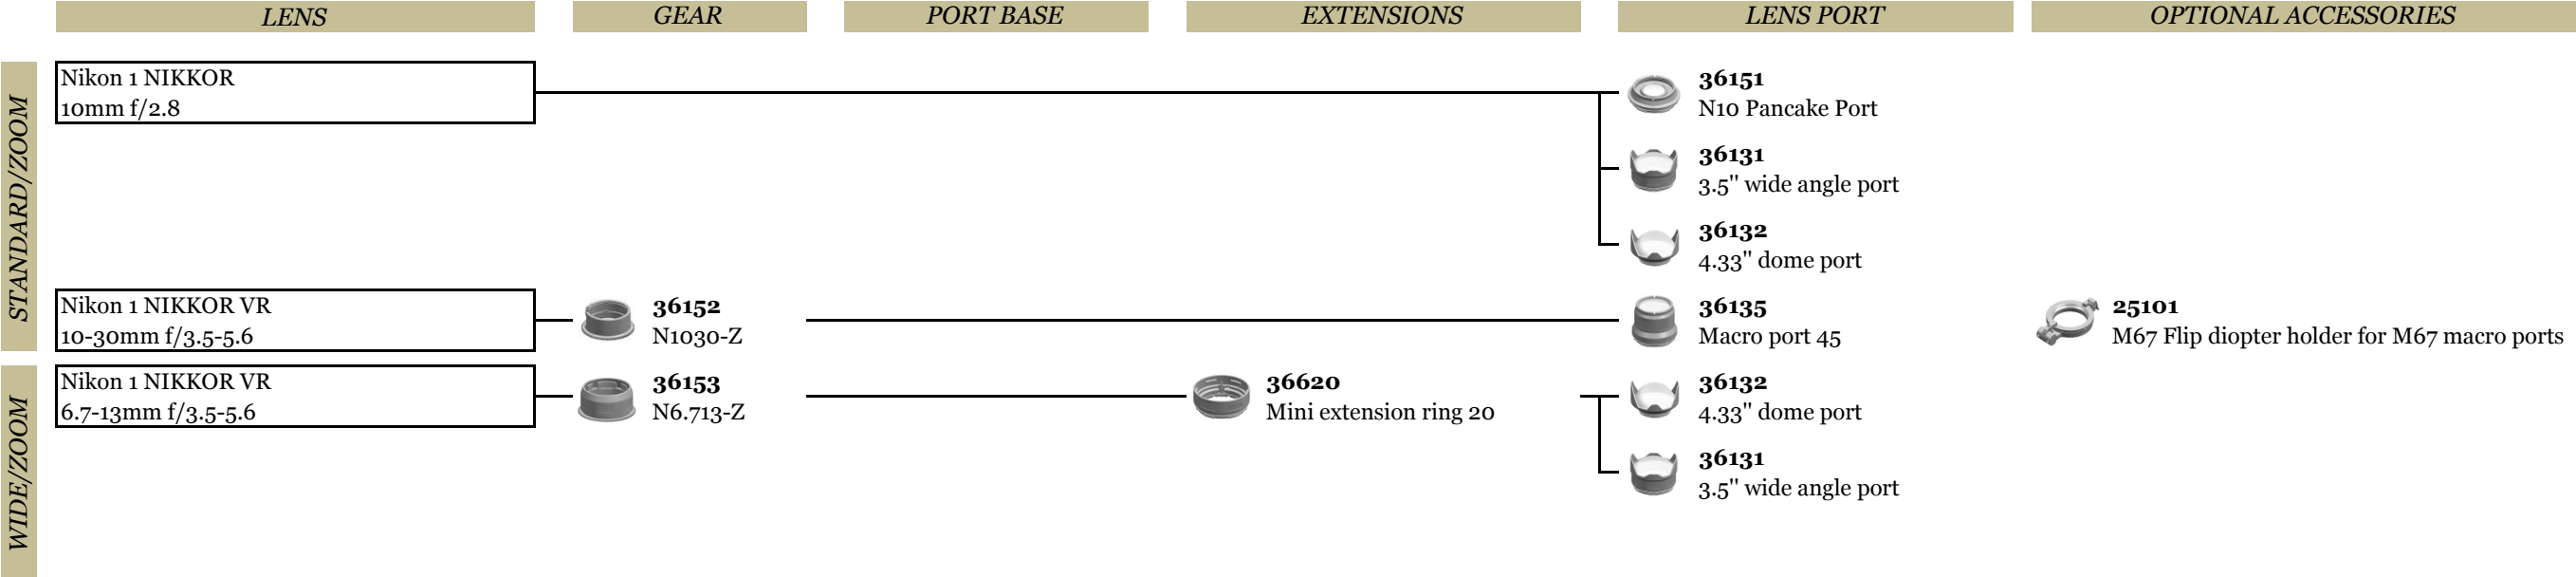

N85 Port System for Nikon 1 System