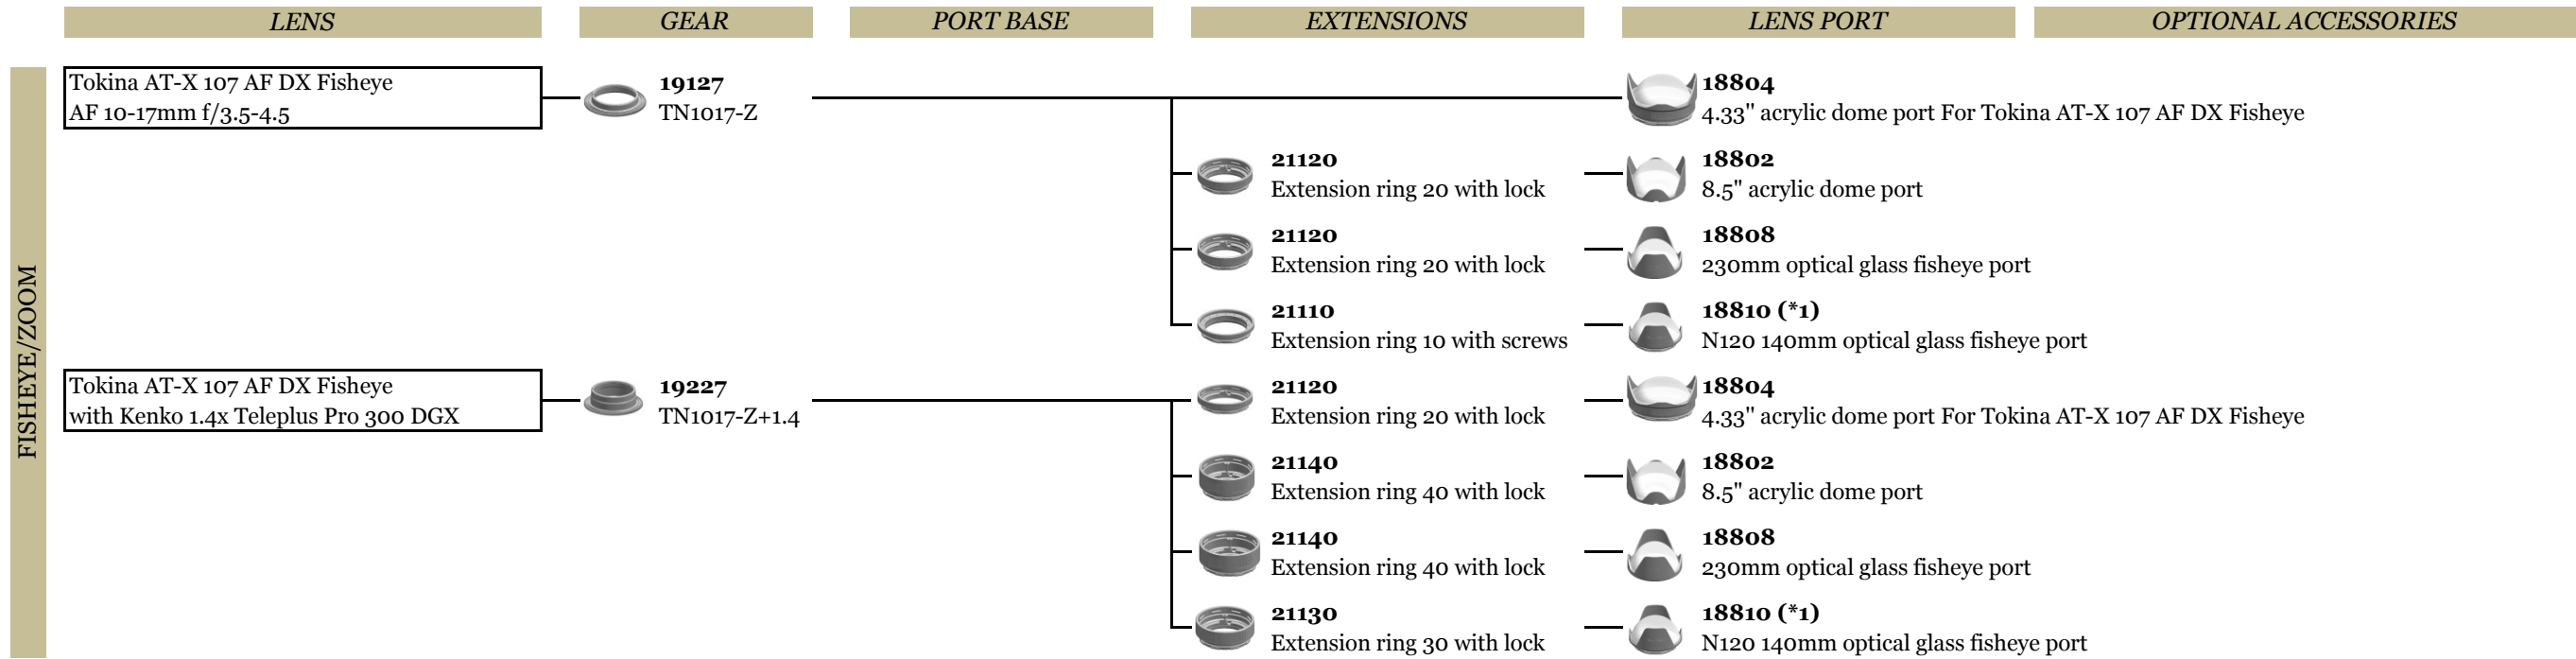

N120 Port System for Nikon System