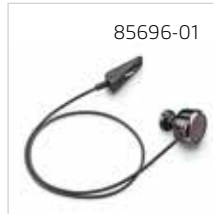

Carrying Case

Clothing Clip

Quick Start Guide

Spares and Replacement Parts

PART NO.

- 85692-01 Ear Loop and Ear Gel Kit
- 85695-01 Blackwire 435 Carrying Case
- 85696-01 Replacement Ear Bud with Y Connector
- 85697-01 Clothing Clip