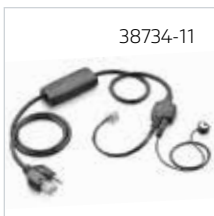

SAVI® OFFICE CONTINUED

Spares and Replacement Parts (continued)

PART NO.

83768-01	Convertible Charge Cradle (WO100/101)
83769-11	Over-the-ear Charging Cradle (WO200/201)
83776-01	Over-the-head Charging Cradle (WO300/WO350)
86009-01	Telephone Interface Cable
86658-01	USB Cable

Accessories

71781-01	Ear Cushions, Foam (2) (WO300/WO350)
80287-01	On-Line Indicator, Straight Plug
84609-01	Charge Base, 5 Unit, 3 Pins (with AC Power Supply)
86005-01	Charge Base, 1 Unit, 3 Pins (with AC Power Supply)

Cables and Connectors for Remote Desk Phone Call Control

37818-11	APS-11, Electronic Hook Switch, Siemens®/Funwerk®/Auerswald®/Agfeo®/Aastra®/DeTeWe®
37820-11	APT-31, Electronic Hook Switch, Avaya® GmbH (Tenovis)
38350-13	APC-43, Electronic Hook Switch, Cisco®
38439-11	APP-51, Electronic Hook Switch, Polycom®
38633-11	APV-66, Electronic Hook Switch, Avaya (EU24)
38734-11	APV-63, Electronic Hook Switch, Avaya
38908-11	APA-23, Electronic Hook Switch, Alcatel®
60961-35	HL10 Handset Lifter, Straight Plug
78887-01	RD-1 Electronic Hook Switch, Shoretel®/Toshiba®/Adtran®/Allworx®, <i>pictured on page 9</i>
87317-01	APC-45, Electronic Hook Switch, Cisco, <i>pictured on page 9</i>
87327-01	APD-80, Electronic Hook Switch, <i>pictured on page 9</i>
89280-11	APN-91, Electronic Hook Switch, NEC
202578-01	APU-72, Electronic Hook Switch, Avaya (Nortel®)/Cisco, <i>pictured on page 9</i>