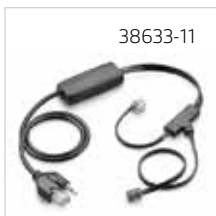

SAVI® OFFICE CONTINUED

Spares and Replacement Parts (continued)

PART NO.

83768-01	Convertible Charge Cradle (WO100/101)
83769-11	Over-the-ear Charging Cradle (WO200/201)
83776-01	Over-the-head Charging Cradle (WO300/WO350)
86009-01	Telephone Interface Cable
86658-01	USB Cable

Accessories

71781-01	Ear Cushions, Foam (2) (WO300/WO350)
80287-01	On-Line Indicator, Straight Plug
84609-01	Charge Base, 5 Unit, 3 Pins (with AC Power Supply)
86005-01	Charge Base, 1 Unit, 3 Pins (with AC Power Supply)

Cables and Connectors for Remote Desk Phone Call Control

37818-11	APS-11, Electronic Hook Switch, Siemens®/Funwerk®/Auerswald®/Agfeo®/Aastra®/DeTeWe®
37820-11	APT-31, Electronic Hook Switch, Avaya® GmbH (Tenovis)
38350-13	APC-43, Electronic Hook Switch, Cisco®
38439-11	APP-51, Electronic Hook Switch, Polycom®
38633-11	APV-66, Electronic Hook Switch, Avaya (EU24)
38734-11	APV-63, Electronic Hook Switch, Avaya
38908-11	APA-23, Electronic Hook Switch, Alcatel®
60961-35	HL10 Handset Lifter, Straight Plug
78887-01	RD-1 Electronic Hook Switch, Shoretel®/Toshiba®/Adtran®/Allworx®, <i>pictured on page 9</i>
87317-01	APC-45, Electronic Hook Switch, Cisco, <i>pictured on page 9</i>
87327-01	APD-80, Electronic Hook Switch, <i>pictured on page 9</i>
89280-11	APN-91, Electronic Hook Switch, NEC
202578-01	APU-72, Electronic Hook Switch, Avaya (Nortel®)/Cisco, <i>pictured on page 9</i>