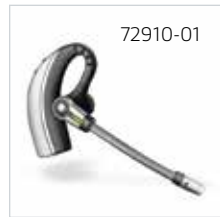

ACCESSORIES AND PARTS FOR DISCONTINUED PRODUCTS

CS70N™

In the Box

Headset and Eartips
Base
AC Power Supply

Telephone Interface Cable
Quick Start Guide

Discontinued Models

CS70™

72910-01

Spares and Replacement Parts

PART NO.

72910-01 Headset
72913-01 Eartips (5, 3 with Gel Tips)
80090-05 AC Power Supply

Accessories

46429-01 On-Line Indicator Extension Cord
65116-02 On-Line Indicator Light

Cables and Connectors for Remote Desk Phone Call Control

38347-01 APS-1, Electronic Hook Switch, Siemens, *not pictured*
38348-01 APA-2, Electronic Hook Switch, Alcatel, *not pictured*
60961-32 HL10 Handset Lifter, Right Angle Plug
87317-01 APC-45, Electronic Hook Switch, Cisco
87327-01 APD-80, Electronic Hook Switch