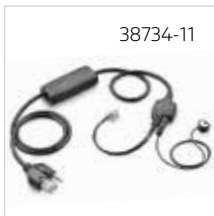

In the Box

VOYAGER LEGEND CS

Headset	Power Supply
Base	Eartips
Telephone Interface Cable	USB Charge Cable

Spares and Replacement Parts

PART NO.

89032-01	USB Charging Cable (9")
89037-01	Small, 3-Pack, Eartips/Foam Eartip Covers
89037-02	Medium, 3-Pack, Eartips/Foam Eartip Covers

Cables and Connectors for Remote Desk Phone Call Control

37818-11	APS-11, Electronic Hook Switch, Siemens®/Funwerk®/Auerswald®/Agfeo®/Aastra®/DeTeWe®
37820-11	APT-31, Electronic Hook Switch, Avaya® GmbH (Tenovis)
38350-13	APC-43, Electronic Hook Switch, Cisco
38439-11	APP-51, Electronic Hook Switch, Polycom®
38633-11	APV-66, Electronic Hook Switch, Avaya (EU24)
38734-11	APV-63, Electronic Hook Switch, Avaya
38908-11	APA-23, Electronic Hook Switch, Alcatel®
60961-35	HL10 Handset Lifter, Straight Plug
78887-01	RD-1 Electronic Hook Switch, Shoretel®/Toshiba®/Adtran®/Allworx®
85638-01	EHS Extension Cable, Cisco, <i>not pictured</i>
87317-01	APC-45, Electronic Hook Switch, Cisco
87327-01	APD-80, Electronic Hook Switch
89280-11	APN-91, Electronic Hook Switch, NEC®
201081-01	APC-82, Electronic Hook Switch, Cisco
202578-01	APU-72, Electronic Hook Switch, Avaya (Nortel®)/Cisco

78887-01