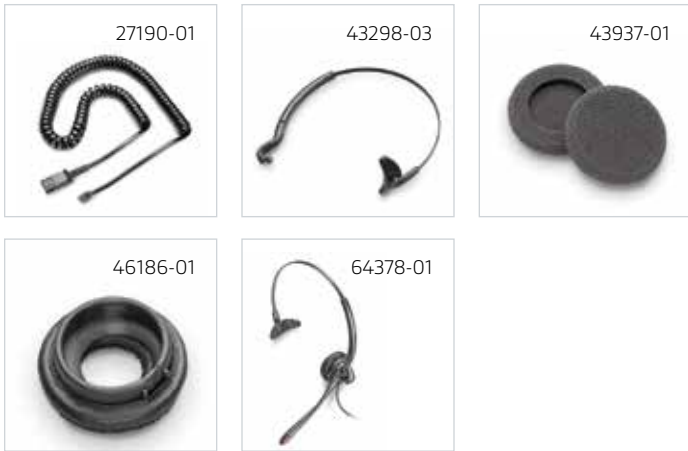

ACCESSORIES AND PARTS FOR DISCONTINUED PRODUCTS

CT12™

PART NO.

27190-01	Cable, Coil, QD-to-Modular Phone Jack
43298-03	Headband
43937-01	Ear Cushions, Foam (2)
45651-01	Ear Loop, Conformable, <i>not pictured</i>
46186-01	Ear Cushion, Leatherette
64378-01	Headset