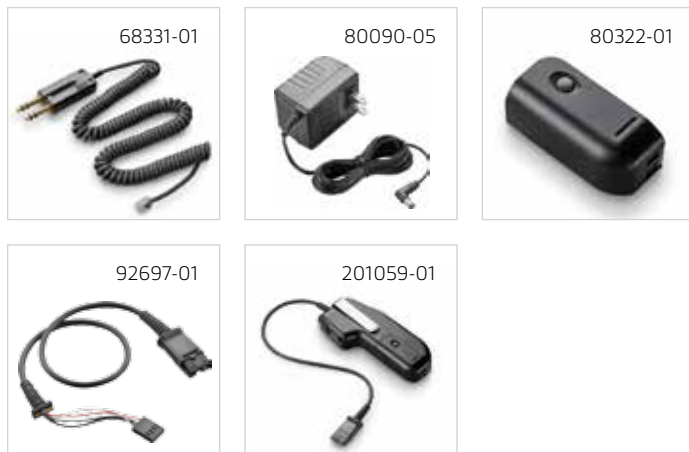

Accessories

- 27019-03 Y-Adapter Trainer Cord with Microphone Mute Switch and QD Clamp
- 62976-01 QD Cord Lock

CA12CD-S™

CA12CD-S

In the Box

- Hand Held PTT Unit (Remote)
- Base Unit
- Console Interface Cable
- Battery Packs (2)
- AC Power Supply
- User Guide