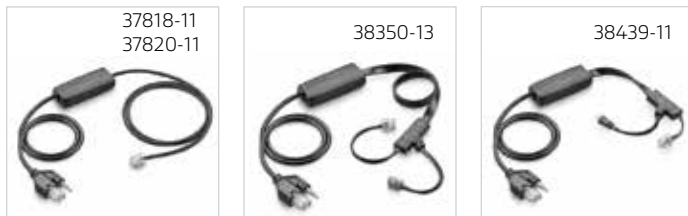

Accessories

- 65116-02 On-Line Indicator Light, *pictured on page 9*
- 71781-01 Ear Cushions, Foam (2) (CS510/CS520)
- 80287-01 On-Line Indicator, Straight Plug
- 84606-01 Behind-the-head Headband (CS540)
- 87527-01 Foam Ear Loop Covers, 20 Units (CS540), *pictured on page 9*
- 88940-01 Spare Eartips, 25 Units, Small (CS540), *pictured on page 9*
- 88941-01 Spare Eartips, 25 Units, Medium (CS540), *pictured on page 9*

Headset Charging Accessories for Multi-shift Environments

- 83769-11 Over-the-ear Charging Cradle - charging only (CS530)
- 83776-11 Over-the-head Charging Cradle - charging only (CS510/CS520)
- 84599-01 Standard Charging Cradle - charging only (CS540)
- 84609-01 Charge Base, 5 Units, 3 Pins (with AC Power Supply)
- 86005-01 Charge Base, 1 Unit, 3 Pins (with AC Power Supply)

Cables and Connectors for Remote Desk Phone Call Control

- 37818-11 APS-11, Electronic Hook Switch, Siemens®/Funwerk®/Auerswald®/Agfeo®/Aastra®/DeTeWe®
- 37820-11 APT-31, Electronic Hook Switch, Avaya® GmbH (Tenovis)
- 38350-13 APC-43, Electronic Hook Switch, Cisco
- 38439-11 APP-51, Electronic Hook Switch, Polycom®
- 38633-11 APV-66, Electronic Hook Switch, Avaya (EU24)
- 38734-11 APV-63, Electronic Hook Switch, Avaya
- 38908-11 APA-23, Electronic Hook Switch, Alcatel®
- 60961-35 HL10 Handset Lifter, Straight Plug
- 78887-01 RD-1 Electronic Hook Switch, Shoretel®/Toshiba®/Adtran®/Allworx®
- 85638-01 EHS Extension Cable, Cisco, not pictured
- 87317-01 APC-45, Electronic Hook Switch, Cisco
- 87327-01 APD-80, Electronic Hook Switch
- 89280-11 APN-91, Electronic Hook Switch, NEC®, *pictured on page 9*
- 201081-01 APC-82, Electronic Hook Switch, Cisco, *pictured on page 9*
- 202268-01 API-28, Electronic Hook Switch, Apple iPhones
- 202578-01 APU-72, Electronic Hook Switch, Avaya (Nortel®)/Cisco
- 202678-01 APU-75, Electronic Hook Switch, UC Adapter, *not pictured*