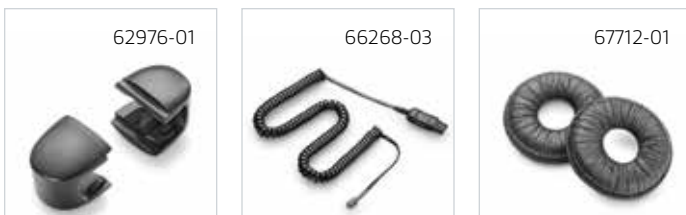

Spares and Replacement Parts

PART NO.

24460-01	Clothing Clip
29960-01	Voice Tube, Clear (HW251/HW261)
40709-02	Ear Cushions, Foam (2)

Accessories

10757-00	Background Noise Suppressor (HW251/HW261)
10778-01	Quick Disconnect (QD) Cord Clip
26716-01	Cable, Coil, QD-to-Modular Phone Jack (Audio Processor)
27019-03	Y-Adapter Trainer Cord, with Microphone Mute Switch and QD Clamp
27708-01	Mute Switch, QD In-Line
29960-01	Voice Tube, Clear (HW251/HW261), <i>not pictured</i>
29960-20	Voice Tube, Outrageous Orange (HW251/HW261), <i>not pictured</i>
29960-30	Voice Tube, Passion Pink (HW251/HW261), <i>not pictured</i>
29960-40	Voice Tube, Serene Green (HW251/HW261), <i>not pictured</i>
29960-50	Voice Tube, Peaceful Purple (HW251/HW261), <i>not pictured</i>
29960-60	Voice Tube, Cool Blue (HW251/HW261), <i>not pictured</i>
40711-01	Cable, 10' Extension, QD-to-QD, Lightweight
62976-01	QD Cord Lock
65932-01	Value Pack for Voice Tube Models (HW251/HW261) (Ear Cushions, Voice Tube, Background Noise Suppressor, QD Cord Clip), <i>not pictured</i>
66268-03	A10 Direct Connect Cable
67712-01	Ear Cushions, Leatherette (2)
83195-01	Ear Cushion, Circumnaural, <i>not pictured</i>