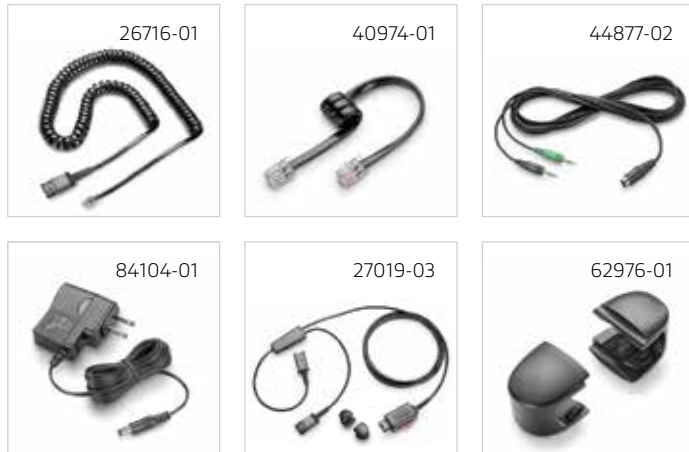

Spares and Replacement Parts

PART NO.

- 26716-01 Cable, Coil, QD-to-Modular Phone Jack (Audio Processor)
- 40974-01 Cable, Stub, Modular-to-Modular (Audio Processor-to-Telephone)
- 43590-01 Battery and Compatibility Doors, *not pictured*
- 44877-02 Computer Cord, MX10 to Sound Card
- 84104-01 AC Power Supply

Accessories

- 27019-03 Y-Adapter Trainer Cord with Microphone Mute Switch and QD Clamp
- 62976-01 QD Cord Lock

CA12CD-S™