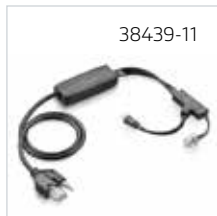

In the Box

VOYAGER LEGEND CS

Headset	Power Supply
Base	Eartips
Telephone Interface Cable	USB Charge Cable

Spares and Replacement Parts

PART NO.

89032-01	USB Charging Cable (9")
89037-01	Small, 3-Pack, Eartips/Foam Eartip Covers
89037-02	Medium, 3-Pack, Eartips/Foam Eartip Covers

Cables and Connectors for Remote Desk Phone Call Control

37818-11	APS-11, Electronic Hook Switch, Siemens®/Funwerk®/Auerswald®/Agfeo®/Aastra®/DeTeWe®
37820-11	APT-31, Electronic Hook Switch, Avaya® GmbH (Tenovis)
38350-13	APC-43, Electronic Hook Switch, Cisco
38439-11	APP-51, Electronic Hook Switch, Polycom®
38633-11	APV-66, Electronic Hook Switch, Avaya (EU24)
38734-11	APV-63, Electronic Hook Switch, Avaya
38908-11	APA-23, Electronic Hook Switch, Alcatel®
60961-35	HL10 Handset Lifter, Straight Plug
78887-01	RD-1 Electronic Hook Switch, Shoretel®/Toshiba®/Adtran®/Allworx®
85638-01	EHS Extension Cable, Cisco, <i>not pictured</i>
87317-01	APC-45, Electronic Hook Switch, Cisco
87327-01	APD-80, Electronic Hook Switch
89280-11	APN-91, Electronic Hook Switch, NEC®
201081-01	APC-82, Electronic Hook Switch, Cisco
202578-01	APU-72, Electronic Hook Switch, Avaya (Nortel®)/Cisco

38908-11