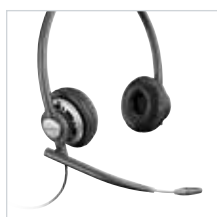

24-28
CORDED OFFICE HEADSETS