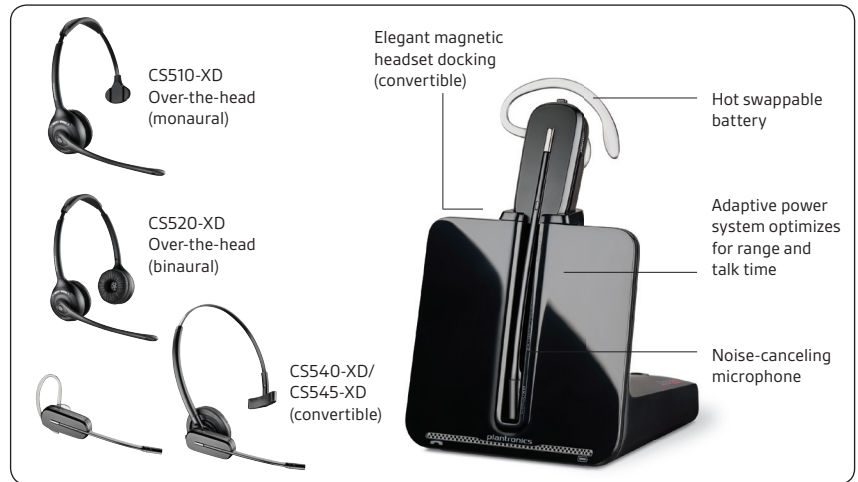

SUPERIOR COMFORT AND CALL MANAGEMENT

- Gain mobility – multitask hands-free up to 350 feet
- Audio controls for volume/mute at your fingertips
- Conference in up to three additional CS500 XD headsets for enhanced collaboration
- CS545-XD/CS540-XD offer an ultra-light convertible headset with choice of three* comfort tested wearing options to match your personal style
- Use with Electronic Hookswitch Cable or Handset Lifter to remotely answer/end calls

RECOMMENDED ACCESSORIES

- HL10 Handset Lifter adds remote call answer/end convenience
- Electronic Hookswitch Cable electronically adds remote answer/end convenience, eliminating the need for a Handset Lifter

Connects to	Desk phone
Ideal for	Enterprise office environments with a large concentration of desk-centric workers looking for a simple-to-set-up, simple-to-use wireless offering for managing desk phone calls
Talk time	CS545-XD: Unlimited** CS540-XD: Up to 6 hours CS510-XD/CS520-XD: Up to 8.5 hours
Headset weight	CS545-XD/CS540-XD Convertible: 21 grams CS510-XD Over-the-head (monaural): 72 grams CS520-XD Over-the-head (binaural): 94 grams
Wireless frequency	900 MHz, range up to 350 ft
Audio performance	Narrowband or wideband: up to 6,800 Hz
Hearing protection	CS545-XD, CS540-XD: SoundGuard®: protects against sound levels above 118dBA CS520-XD, CS510-XD: SoundGuard DIGITAL™: protects against sound levels above 118dBA; Anti-startle detects and eliminates any large sudden increase in signal level
Limited warranty	1 year
Models	CS545-XD: Convertible + unlimited talk time** CS540-XD: Convertible CS520-XD: Over-the-head, binaural CS510-XD: Over-the-head, monaural