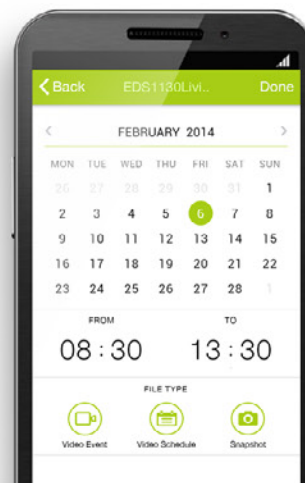

- Sort by Date
- Sort by Time

Up to **45 Days** of Video Recording
with **No Cloud Storage Subscription Fee!**

Video storage capacity based on an attached 2 Terabyte
Hard Drive connected to the EPG5000 IoT Gateway at
720p Full Frame Rate

45 Days

EnGuardian using USB-attached storage

1 Month

Other brands using Internet-based recording