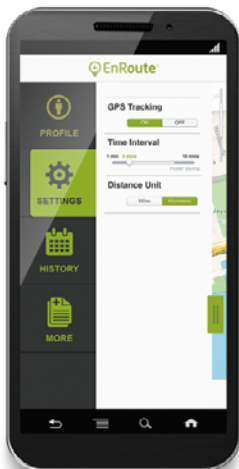

EnTalk™ Lite

With EnTalk Lite you, your family or your small business colleagues can make low-cost long-distance and international calls to anyone in the world. Capable of supporting up to 10 SIP accounts, small business owners and their teams can make and receive calls over the Internet. It's also perfect for families who want to stay in touch but need to avoid the high cost of international calling. And it's ideal for frequent overseas travelers who want to minimize roaming charges from their current telco providers.