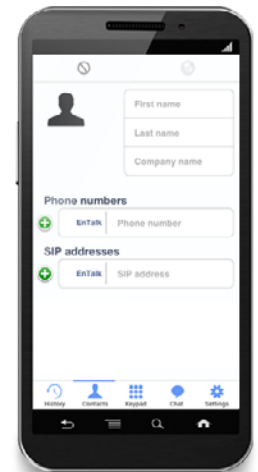

EnTalk™ Lite

With EnTalk Lite you, your family or your small business colleagues can make low-cost long-distance and international calls to anyone in the world. Capable of supporting up to 10 SIP accounts, small business owners and their teams can make and receive calls over the Internet. It's also perfect for families who want to stay in touch but need to avoid the high cost of international calling. And it's ideal for frequent overseas travelers who want to minimize roaming charges from their current telco providers.