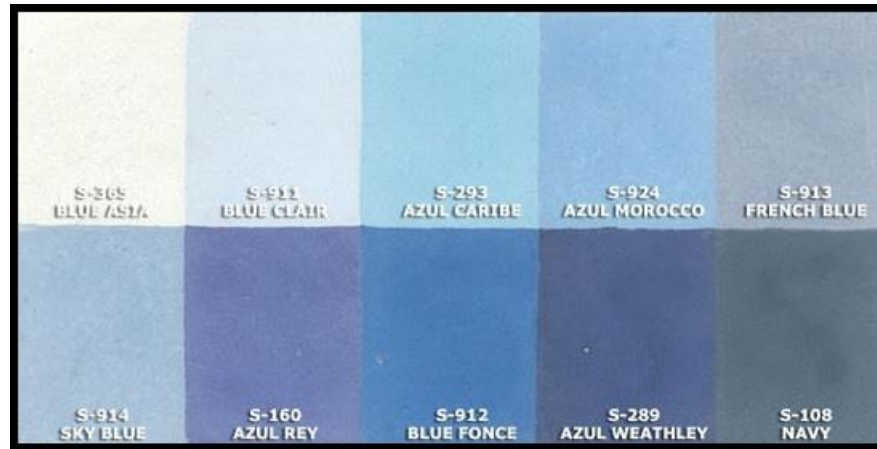

avente llc.

Hand Painted Tiles

8306 Wilshire Blvd., No. 2054, Beverly Hills, CA 90211

phone: 1.888.739.4972 ■ fax: 1.888.739.4962 ■ web: www.aventelc.com

Mission Cement Tile Color Key

Tablet A

Tablet B

Tablet C

Mission Cement Tile Color Key

Tablet D

Tablet E

Tablet F