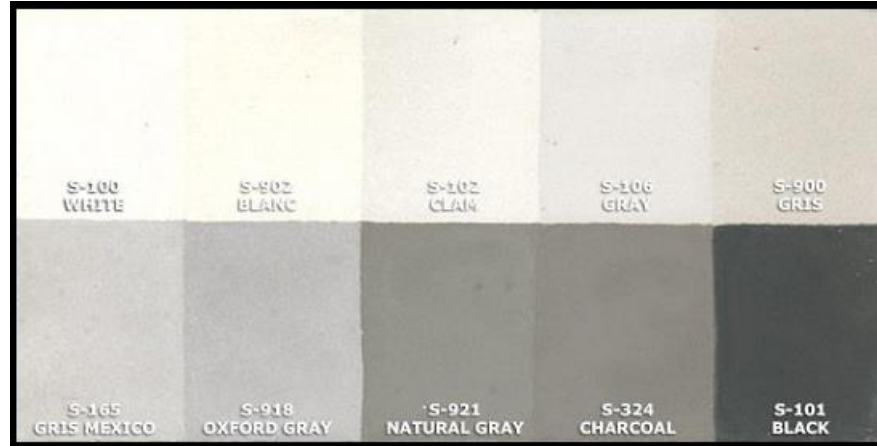

avente llc.

Hand Painted Tiles

8306 Wilshire Blvd., No. 2054, Beverly Hills, CA 90211

phone: 1.888.739.4972 ■ fax: 1.888.739.4962 ■ web: www.aventelc.com

Mission Cement Tile Color Key

Tablet A