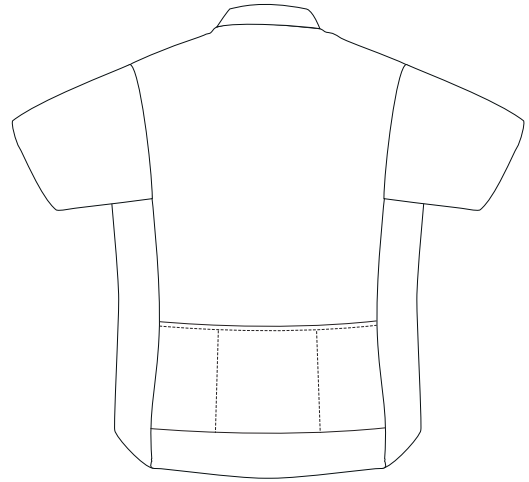

# CLUB FIT SET-IN JERSEY

# *Dace* SPORTSWEAR

ATTENTION ARTIST ENLARGE 1000% FOR ACTUAL SIZE

\* **SIZE L-XL**