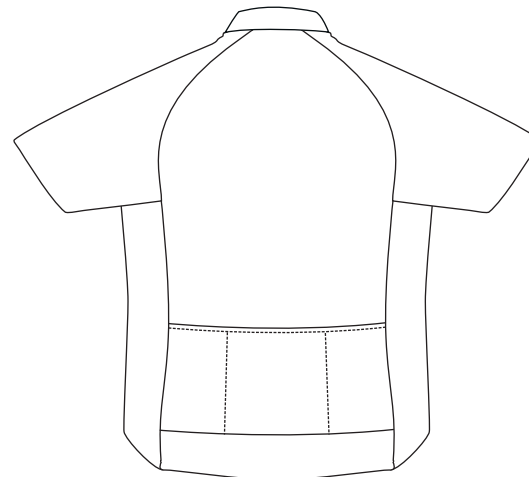

# CLUB FIT RAGLAN JERSEY

*Dace*  
SPORTSWEAR

ATTENTION ARTIST ENLARGE 1000% FOR ACTUAL SIZE

\* SIZE L-XL