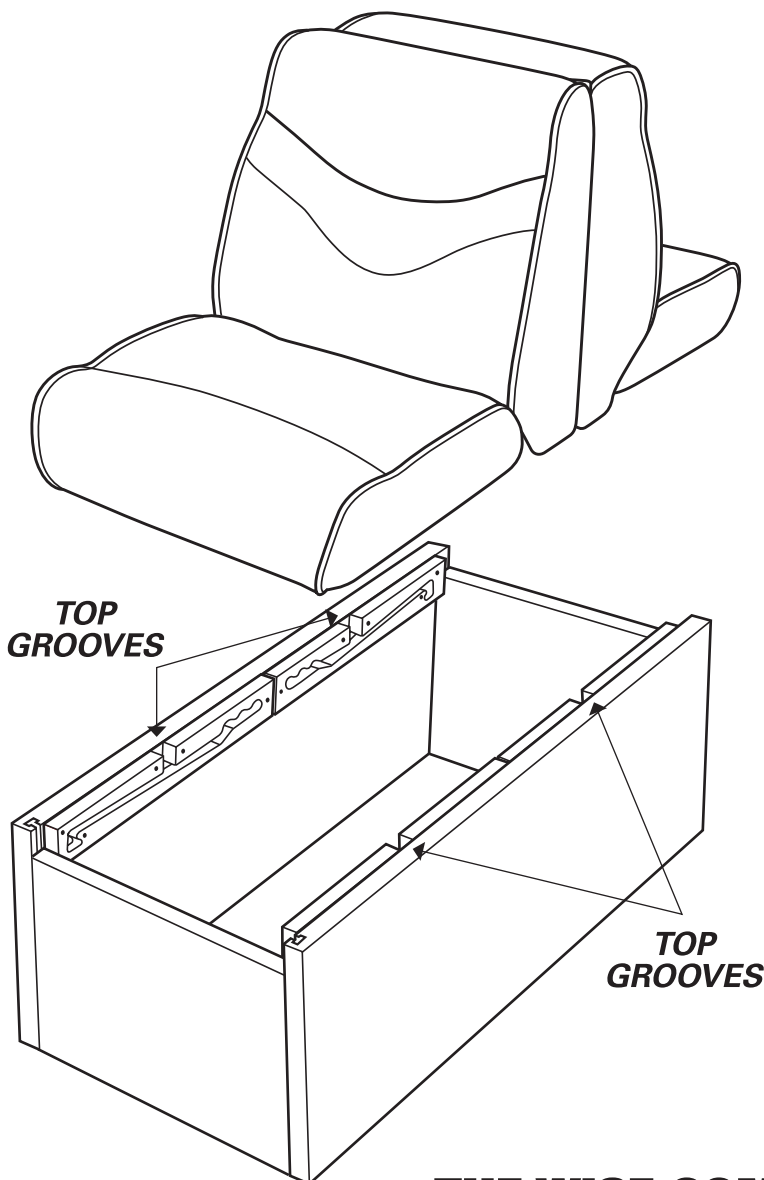

WISE

BAYLINER ASSEMBLY INSTRUCTIONS

8WD1173

Bayliner Lounge Seat Cushions

NO TOOLS REQUIRED

*Aluminum tubes mounted on bottom of seat cushion
slip down into top groove on Bayliner Base*

**Questions? Missing Parts?
Please contact store from
which item was purchased**

*Items below are not manufactured
for commercial use.*

NOTE

**SEATS DO NOT COME WITH BASES.
BASES ARE ALREADY INSTALLED IN BOAT**

THE WISE COMPANY, INC

MANUFACTURERS OF QUALITY MARINE SEATING SINCE 1960

472 WEST 9TH ST. RECTOR, AR 72461 • 1-800-251-2622 • www.wiseseats.com

WL1009