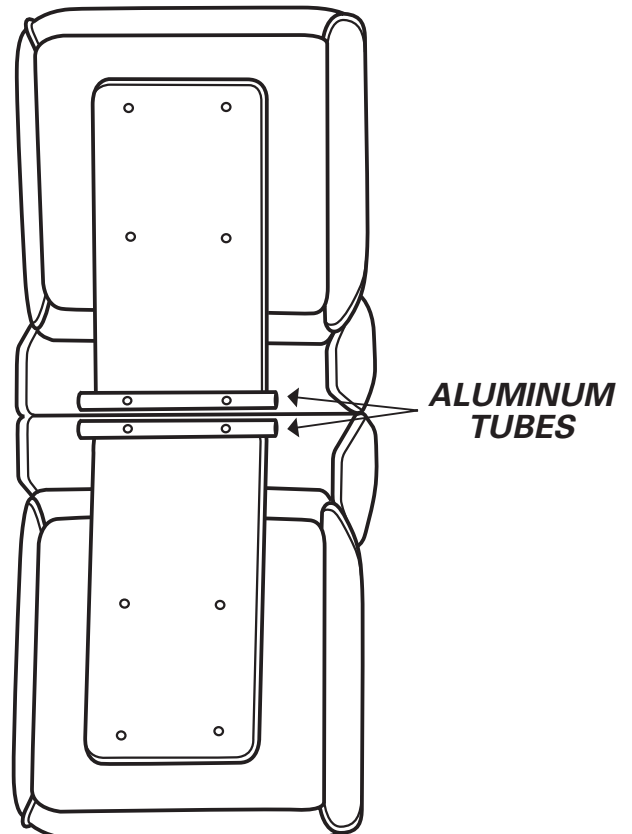

WISE

BAYLINER ASSEMBLY INSTRUCTIONS

8WD1173

Bayliner Lounge Seat Cushions

NO TOOLS REQUIRED

*Aluminum tubes mounted on bottom of seat cushion
slip down into top groove on Bayliner Base*

**Questions? Missing Parts?
Please contact store from
which item was purchased**

*Items below are not manufactured
for commercial use.*

NOTE

**SEATS DO NOT COME WITH BASES.
BASES ARE ALREADY INSTALLED IN BOAT**

THE WISE COMPANY, INC

MANUFACTURERS OF QUALITY MARINE SEATING SINCE 1960

472 WEST 9TH ST. RECTOR, AR 72461 • 1-800-251-2622 • www.wiseseats.com

WL1009