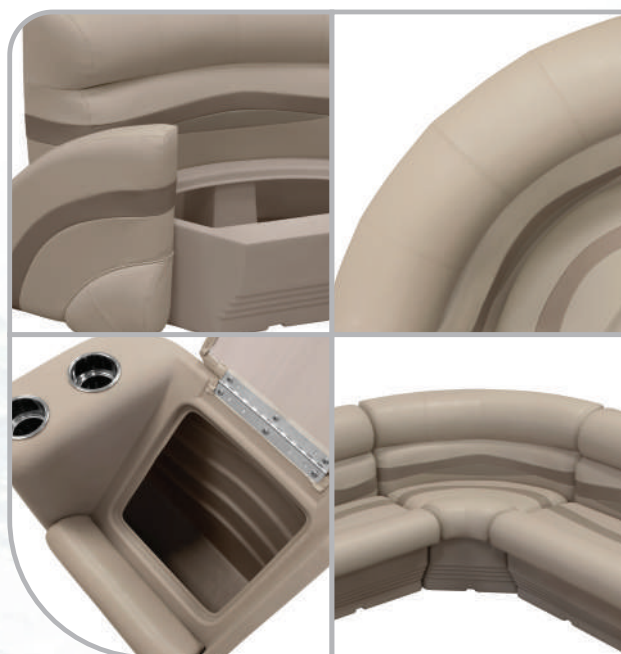

BM13006R-1749

LEAN BACK CHAISE LOUNGES

H: 32" W: 19" D: 26.5"
BASE FOOTPRINT: 15.5" x 24"

LEFT RADIUS

- BM13006L-986 PLATINUM / NAVY / COBALT
- BM13006L-1066 PLATINUM / MOCHA / KHAKI
- BM13006L-1749 MOCHA JAVA / CAFE / MUSHROOM
- BM13006L-1890 SLATE / DARK NEUTRAL

RIGHT RADIUS

- BM13006R-986 PLATINUM / NAVY / COBALT
- BM13006R-1066 PLATINUM / MOCHA / KHAKI
- BM13006R-1749 MOCHA JAVA / CAFE / MUSHROOM
- BM13006R-1890 SLATE / DARK NEUTRAL

XL CAPTAIN'S BUCKET

H: 26" W: 24" D: 26" • Sitting Depth: 18"

- BM3338-986 Platinum / Navy / Cobalt
- BM3338-1066 Platinum / Mocha / Khaki
- BM3338-1749 Mocha Java / Cafe / Mushroom
- BM3338-1890 Slate / Dark Neutral

HIGH BACK FISHING SEAT

H: 19.5" W: 17" D: 16" • Sitting Depth: 14.5"

- BM1147-986 Platinum / Navy / Cobalt
- BM1147-1066 Platinum / Mocha / Khaki
- BM1147-1749 Mocha Java / Cafe / Mushroom
- BM1147-1890 Slate / Dark Neutral