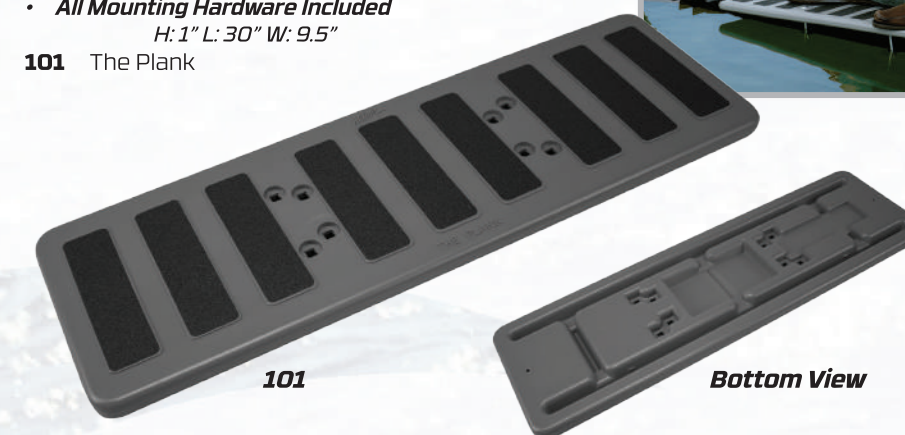

101

Bottom View