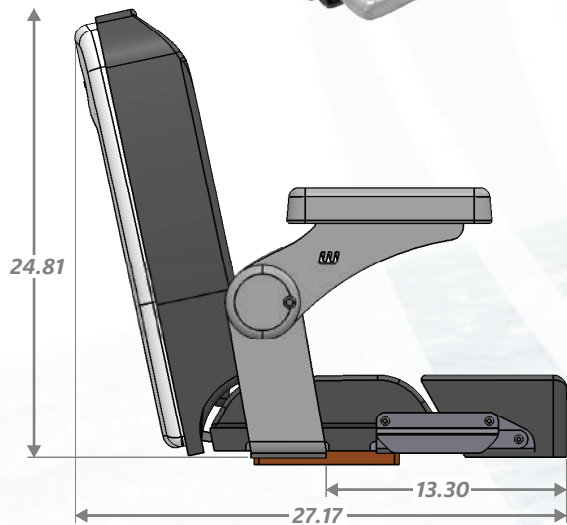

3372

G2 SLIMLINE LUXURY HELM

Slim Profile Design, Suited for Smaller Center Console Crafts

H: 24.81" W: 25" D: 27.17"
Sitting Width: 18.25"

3372-1784 White - Pedestal Ready*
3372SS-1784 White w/ Low Profile Slide
*Fore & Aft Seat Slide Required

NEW ITEM

3372-1784

GENESIS
LUXURY HELM

- HEAVY DUTY, POSITIVE LOCKING ARM RESTS w/ POWDER COATED FINISH
- OEM GRADE, HIGH DENSITY FOAM PACK COVERED w/ SOFT TOUCH, ANTI-PINKING VINYL
- ALL-DAY COMFORT & BREATHABILITY WITH VENTED BACK REST
- FLIP-UP BOLSTER WITH PINCH FREE, STAINLESS STEEL HINGE SYSTEM
- THICK WALLED, ABS MOLDED OUTBACK PROTECTED WITH UV STABILIZATION
- ALL STAINLESS STEEL HARDWARE
- FLEXIBLE MOUNTING OPTIONS: BOX OR PEDESTAL READY
- 2 YEAR WARRANTY

3370

GENESIS LUXURY HELM

H: 24.98" W: 26.21" D: 29.81"
Sitting Width: 21"

3370-1784 White w/ Low Profile Slide
3371-1784 White - Pedestal Ready*
*Fore & Aft Seat Slide Required

3371-1784

OPTIONAL LOW PROFILE SLIDE

8WD156

70 QT SWINGBACK SEAT

H: 34.75" W: 32" D: 18"

8WD156-784 Brite White
8WD156-R-B Replacement Back Rest
8WD156-R-S Replacement Seat

8WD159-784

8WD159

50 QT SWINGBACK SEAT

H: 34.75" W: 29" D: 18"

8WD159-784 Brite White
8WD159-R-B Replacement Back Rest
8WD159-R-S Replacement Seat

8WD156 & 8WD159 SWINGBACK CLOSE UP

8WD156 & 8WD159 INSIDE VIEW

8WD437

62 QT COOLER SEAT

H: 35" W: 32" D: 18"

8WD437SS-784 Brite White
8WD437SS-R-B Replacement Back Rest
8WD437SS-R-S Replacement Seat

8WD437SS SWINGBACK CLOSE UP

8WD437SS INSIDE VIEW

8WD437SS-784