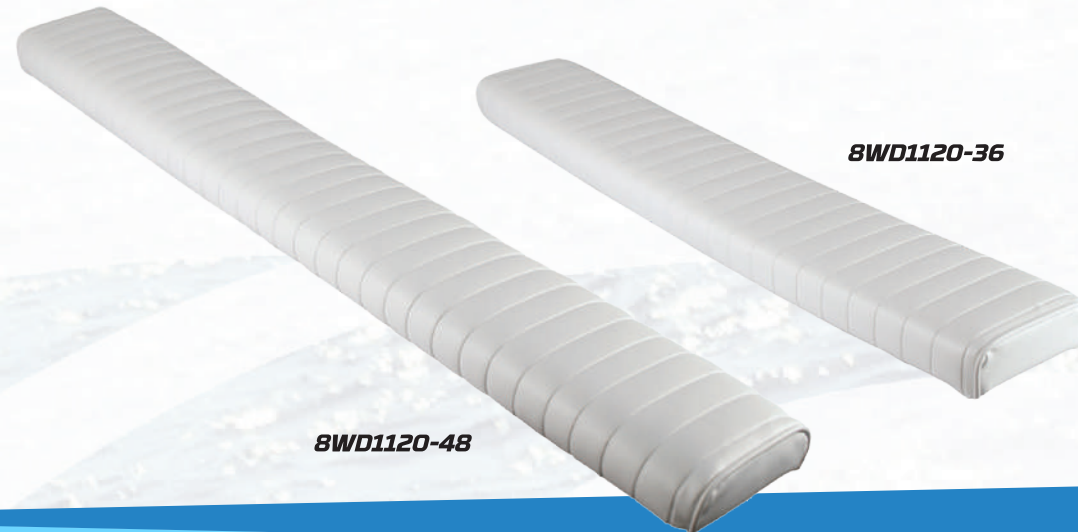

8WD015-3-710

8WD1120-48

8WD1120-36

COCKPIT BOLSTERS

- Adds Padded Protection & Comfort to any Coaming Section
- Stainless Steel Mounting Clips Included
- Width: 6.75" Thickness: 2.25"

8WD1120-36 36" Length - White
8WD1120-48 48" Length - White