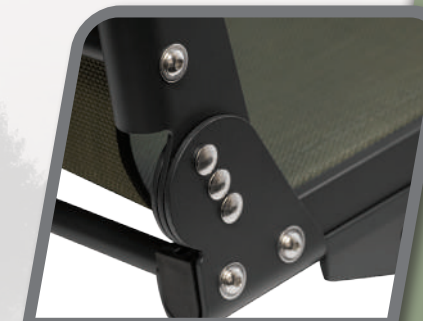

Aero X
COOL-RIDE BOAT SEAT

NO PINCH HINGE SYSTEM