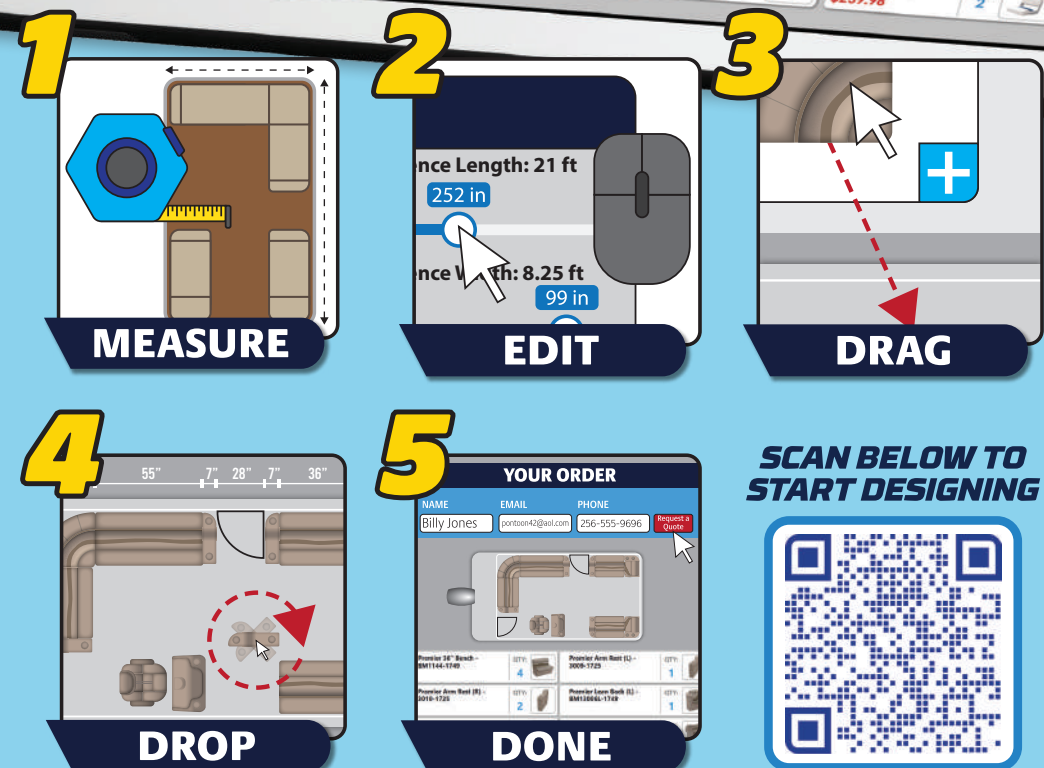

28" BENCH - BASE ONLY

H: 11" W: 27" D: 22.5"
8WD95-1B-204 White (-1008, -1009)
8WD95-1B-221 Grey (-1011, -1012)

37" BENCH - BASE ONLY

H: 11" W: 36" D: 22.5"
8WD100-1B-204 White (-1008, -1009)
8WD100-1B-221 Grey (-1011, -1012)

CORNER SECTION - BASE ONLY

H: 11" W: 25.5" D: 32.275"
8WD133-1B-204 White (-1008, -1009)
8WD133-1B-221 Grey (-1011, -1012)

FLIP FLOP - BASE ONLY

H: 11" W: 32" D: 22"
8WD125FF-1B-204 White (-1008, -1009)
8WD125FF-1B-221 Grey (-1011, -1012)

BUILD THE PERFECT PONTOON IN 5 SIMPLE STEPS!

CUSTOM PONTOON LAYOUTS MADE SIMPLE.