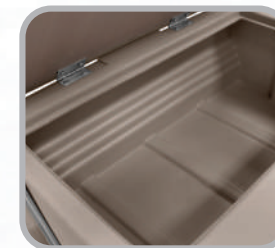

BM1147-1749

PULL UP CUSHION FOR STORAGE ACCESS