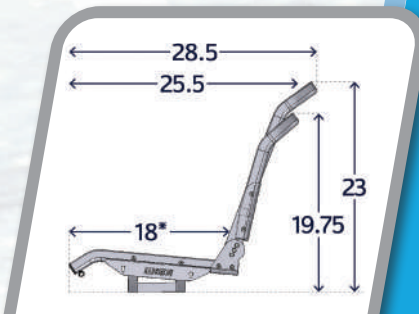

SEE THE DIFFERENCE
* SAME SITTING DEPTH FOR BOTH MODELS *