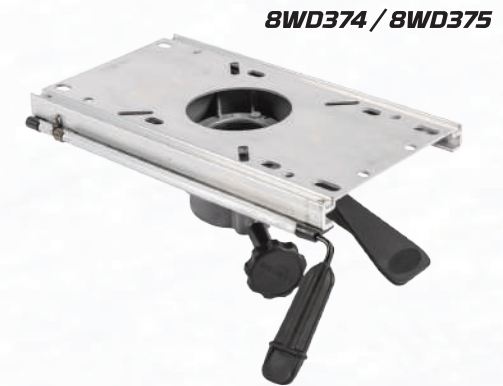

8WP23 AD
FIXED PEDESTALS w/ 2 7/8" POST

8WP23-155 15" Height
8WP23-245 24" Height
8WP23-15-374 15" Height w/ Slide

8WP23-245

8WD374 AD
FORE & AFT SEAT SLIDE

8WD374 Fits 2 7/8" Post
8WD375 Fits 2 3/8" Post

8WP94 AD
LOCKING SWIVEL SEAT MOUNT

8WP94 Fits 2 7/8" Post
8WP95 Fits 2 3/8" Post

8WP23-155

8WP23-15-374

8WP94 / 8WP95