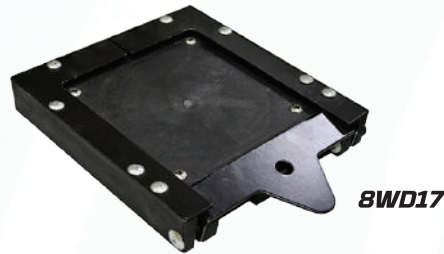

8WD17 B
QUICK DISCONNECT BRACKET

8WD16 For 7" Swivels
8WD17 For 6" Swivels