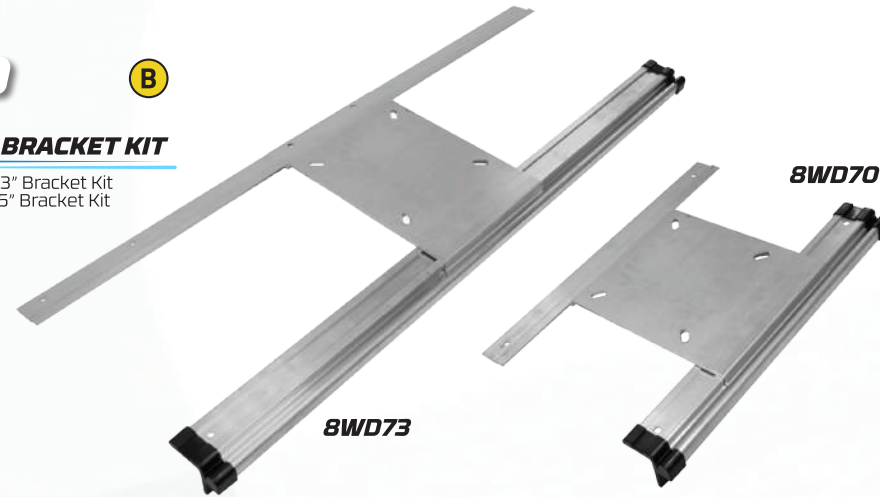

8WD75QR B
7" SWIVEL w/ QR BRACKET

8WD75QR Swivel w/ Quick Release
8WD75 7" Swivel Only

8WD14 B
ADJUSTABLE SEAT CLAMP

8WD14 Seat Clamp w/ Swivel
8WD80 Seat Clamp Only

8WD73 B
SURE MOUNT BRACKET KIT

8WD73 33" Bracket Kit
8WD70 15" Bracket Kit