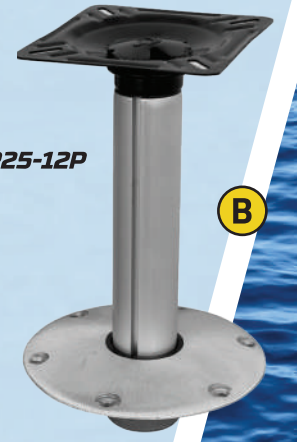

ECONOMY ADJUSTABLE PEDESTAL

- Manually Adjusts 12" to 18"

ADJUSTABLE BELL PEDESTALS

- Manually Adjusts 13" to 17"
- 8WD1500 w/ Locking Seat Swivel
- 8WD1501 w/ Seat Slide

ADJUSTABLE SEAT PEDESTALS

- Heavy Duty 2 7/8 Post
- Manual Adjustment - 12" to 18"
- 8WP21-185 w/ Locking Seat Swivel
- 8WP21-374 w/ Seat Slide

MAINSTAY SEAT PEDESTALS

- Air-Powered Adjustment - 14" to 20"
- 8WP144 Features 2 3/8 Post
- 8WP145 Features 2 7/8 Post

UNIVERSAL MOUNTING PLATE

- Adapts All Wise Roto-Molded Seating to Pedestal Mounting Applications
- 8WD399-710 White
- 8WD399-1715 Black

KINGPIN PEDESTALS

- 8WD2000 11" Pedestal Kit
- 8WD2000-1 Mounting Plate Only
- 8WD2000-2 Base Plate Only
- 8WD2000-3 11" Post Only
- 8WD2005 13" Post Only

POWER RISE KINGPIN PEDESTALS

- Air-Powered Adjustable Pedestal
- 8WD2002 Adjusts 22.5" to 29.5"
- 8WD2003 Adjusts 16" to 22"

Add up to 7" in Height

THREADED KINGPIN PEDESTALS

- 8WD3000 11" Threaded Pedestal Kit
- 8WD3000-2 Threaded Base Plate Only
- 8WD3000-3 11" Threaded Post Only
- 8WD3005 13" Threaded Post Only

THREADED POWER RISE KINGPINS

- Air-Powered Adjustable Pedestal
- 8WD3002 Adjusts 22.5" to 29.5"
- 8WD3003 Adjusts 16" to 22"