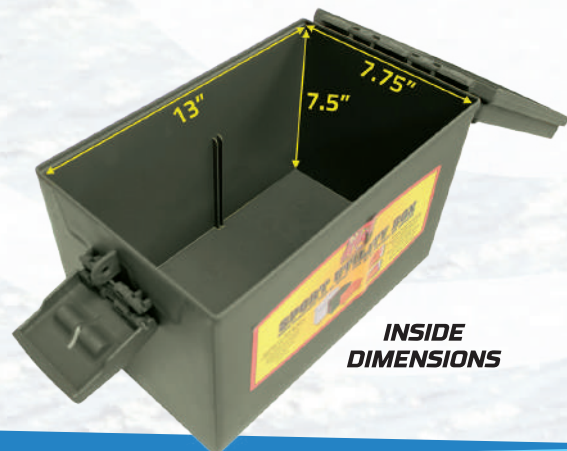

- Removable Divider Included
- Outer Dims - H: 9.75" W: 8.5" L: 15"
- Inner Dims - H: 7.5" W: 7.75" L: 13"
- Volume: 11.5 Liters

CASE PACK 4	
5604-13	Green
5604-15	Orange

5604-15

5604-13

INSIDE DIMENSIONS