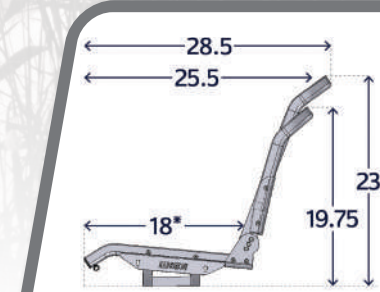

AERO X MESH MID BACK

H: 19.75" W: 19.75" D: 25.5"
 Sitting Depth: 18"
3374-713 Green Mesh

Aero X
COOL-RIDE BOAT SEAT

NO PINCH HINGE SYSTEM

SEAMLESS BACK FRAME

SEE THE DIFFERENCE
* SAME SITTING DEPTH FOR BOTH MODELS *