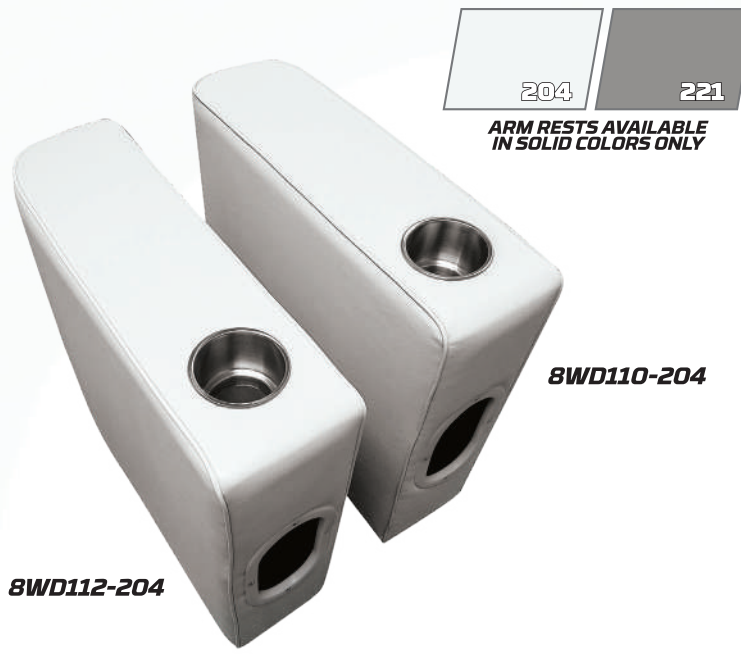

204 221
ARM RESTS AVAILABLE
IN SOLID COLORS ONLY

8WD110-204

8WD112-204

8WD1305

LEAN BACK CHAISE LOUNGES

H: 29.25" W: 17" D: 23.75"
Base Footprint: 24" x 15.5"
LEFT RADIUS
8WD1305L-1008 White / Navy / Blue
8WD1305L-1009 White / Red / Charcoal
8WD1305L-1011 Grey / Navy / Blue
8WD1305L-1012 Grey / Red / Charcoal
RIGHT RADIUS
8WD1305R-1008 White / Navy / Blue
8WD1305R-1009 White / Red / Charcoal
8WD1305R-1011 Grey / Navy / Blue
8WD1305R-1012 Grey / Red / Charcoal