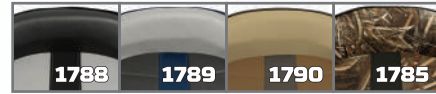

- 3341-1788 Black / Marble / Charcoal
- 3341-1789 Blue / Charcoal / Marble
- 3341-1790 Meteor / French Roast / Neutral
- 3341-1785 Max 5 / Jazz Black

3341-1788

COLOR & STYLING MATCH. SEE PG 14 FOR MORE SEATING