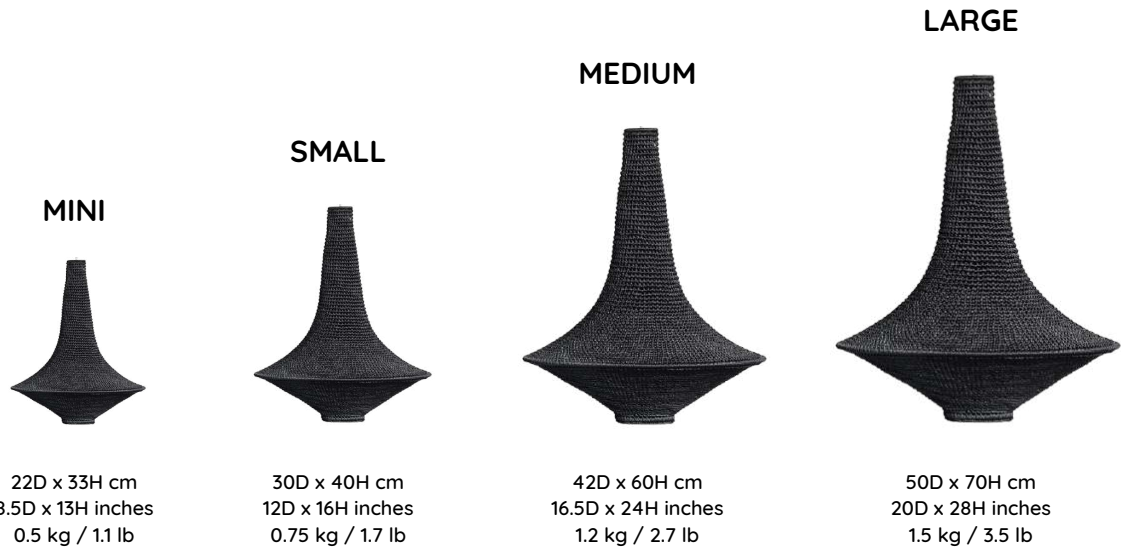

### Light Bulbs

To be used with LED bulbs only to a maximum of 15W. A selection of suitable bulbs is available worldwide from [www.creative-cables.com](http://www.creative-cables.com). See our website for details.

# WAHAD

Pendant

**MINI**  
22D x 33H cm  
8.5D x 13H inches  
0.5 kg / 1.1 lb

**SMALL**  
30D x 40H cm  
12D x 16H inches  
0.75 kg / 1.7 lb

**MEDIUM**  
42D x 60H cm  
16.5D x 24H inches  
1.2 kg / 2.7 lb

**LARGE**  
50D x 70H cm  
20D x 28H inches  
1.5 kg / 3.5 lb

Please note that heights and weights are approximate and may vary slightly due to the handmade nature of these pieces.