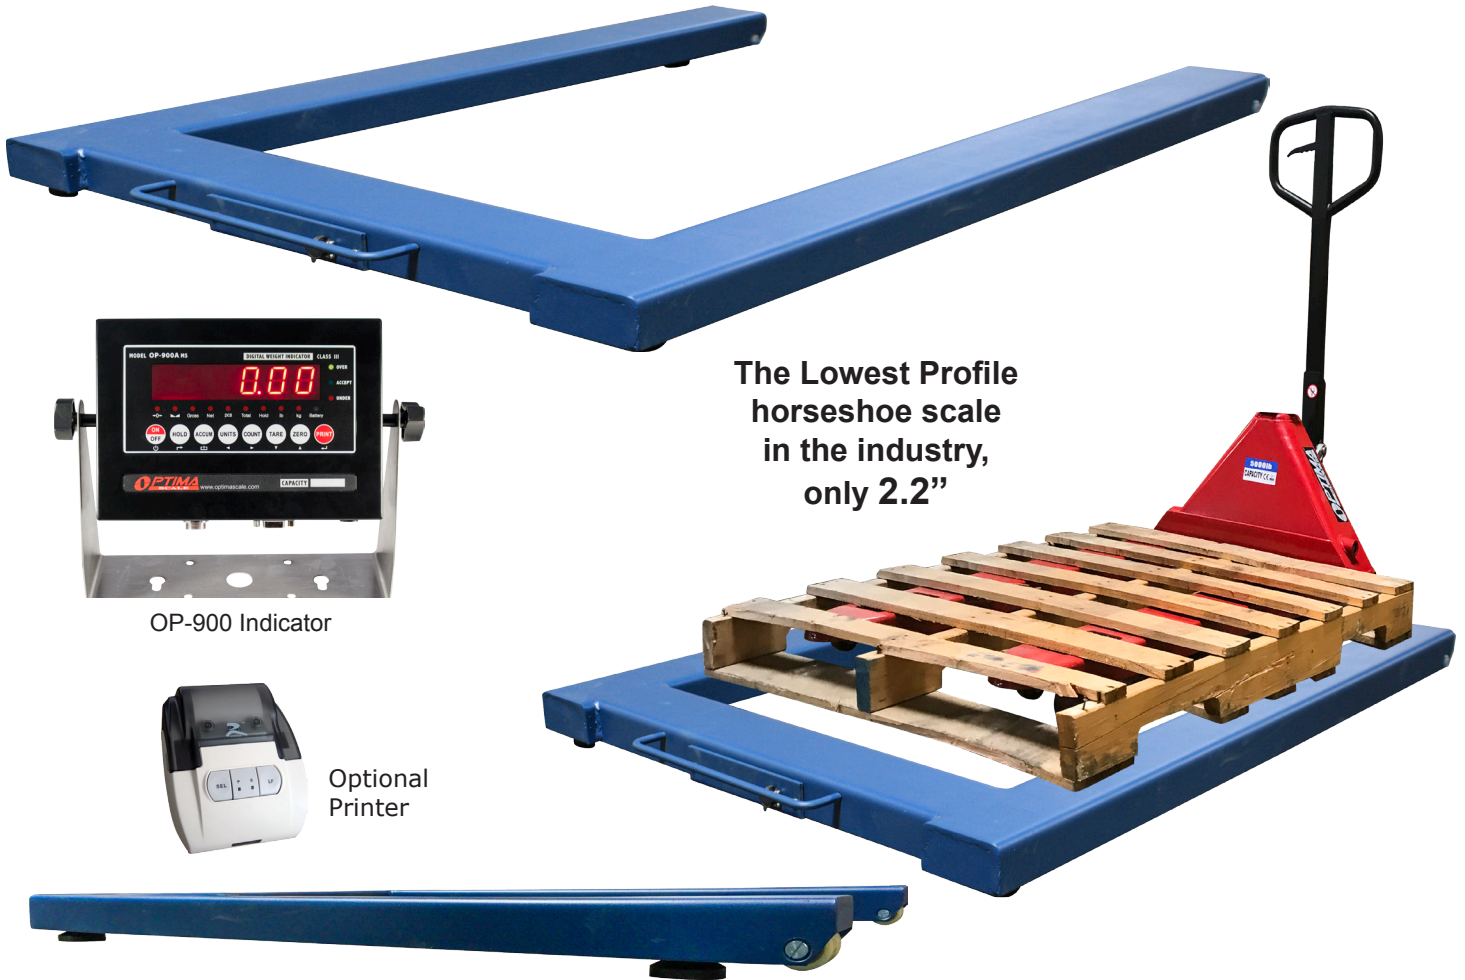

# OP-932 U-BEAM HORSESHOE SCALES

The Lowest Profile  
horseshoe scale  
in the industry,  
only 2.2"

OP-900 Indicator

Optional  
Printer

SPECIFICATIONS				
Model	Capacity	Outer Dimension	Inner Dimension	Overall Height
OP-932-5k	5,000 lbs x 1 lb	46"[L] x 48" [W]	34"[L] x 42" [W]	2.2"

## SCALE FEATURES:

- Complete portable heavy-duty carbon steel weigh beam system
- Low profile makes it easy to load pallets on top using a pallet jack
- They come integrated with wheels and carry handles to make it easy to transport
- 100% welded steel construction
- Can be used to weigh just about anything that can be placed on top of them like, cages or storage containers
- Can be used with a platform to weigh multiple objects at once
- 20' shielded metal cable to attach to our T900 stainless steel indicator

## INDICATOR FEATURES:

- Stainless steel housing
- Built-in RS-232 Communication Port
- Rechargeable Battery and 110V AC Adapter
- NTEP approved for 5,000 divisions
- Count, Auto Hold, Check Weighing features
- Automatic date and time update
- Ability to modify gravity based on different geographical locations
- Upper/lower limit alarm
- 1" LED or LCD Display with backlight
- Optional multi-channels for weighing each individual axle as well as the total
- Optional printer with printout of time, date and weight