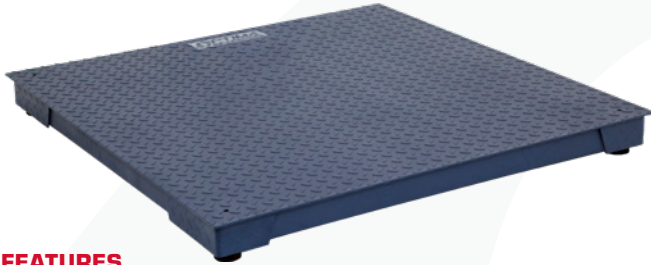

OP-916 NTEP HEAVY DUTY FLOOR SCALES

LED

LCD

OP-900-MS Indicator

FEATURES

- Painted rugged diamond deck tread plate construction
- Anti-corrosion, baked on powder paint
- Channel construction for superior strength
- Painted mild steel junction box
- Side access to junction box to minimize water access
- Four NTEP certified alloy steel load cells
- Load cell capacity is 2X the scale capacity for a 200% overload protection
- Four adjustable alloy steel ball capture support feet
- 20' heavy duty stainless steel shielded cable
- Factory pre-calibrated for quick setup