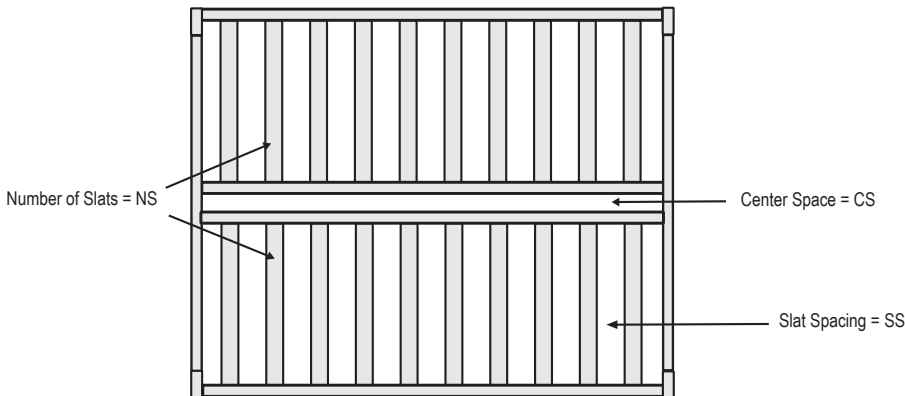

Lexington Platform Bed

Dimensions

Manufactured by

kd frames

394 Dairy Pak Rd. • Athens, GA 30607
kdframes.com • customerservice@kdframes.com

BED DIMENSIONS (in inches)

	SKU#	H	W	IW	L	IL	EC	SC	SS	CS	NS
Queen	6221-LX-Q	15	60	54	81.5	79.5	8.5	11.5	2.8	2.4	32
Full	6222-LX-F	15	54	48	76.5	74.5	8.5	11.5	2.8	2.4	30
Twin	6223-LX-T	15	39	33	76.5	74.5	8.5	11.5	2.8	X	15
XL-T	6224-LX-XT	15	39	33	81.5	79.5	8.5	11.5	2.8	X	15

X - the twin and xl-twin do not require center rails

TOP VIEW

END VIEW

HEADBOARD DIMENSIONS

	H	W	IW
Queen	40	60	54
Full	40	54	48
Twin	40	39	33
XL-Twin	40	39	33