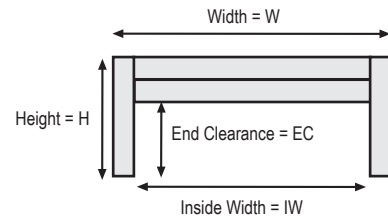

Lexington Platform Bed

Dimensions

Manufactured by

kd frames

394 Dairy Pak Rd. • Athens, GA 30607
kdframes.com • customerservice@kdframes.com

BED DIMENSIONS (in inches)

	SKU#	H	W	IW	L	IL	EC	SC	SS	CS	NS
Queen	6221-LX-Q	15	60	54	81.5	79.5	8.5	11.5	2.8	2.4	32
Full	6222-LX-F	15	54	48	76.5	74.5	8.5	11.5	2.8	2.4	30
Twin	6223-LX-T	15	39	33	76.5	74.5	8.5	11.5	2.8	X	15
XL-T	6224-LX-XT	15	39	33	81.5	79.5	8.5	11.5	2.8	X	15

X - the twin and xl-twin do not require center rails

TOP VIEW

END VIEW

HEADBOARD DIMENSIONS

	H	W	IW
Queen	40	60	54
Full	40	54	48
Twin	40	39	33
XL-Twin	40	39	33