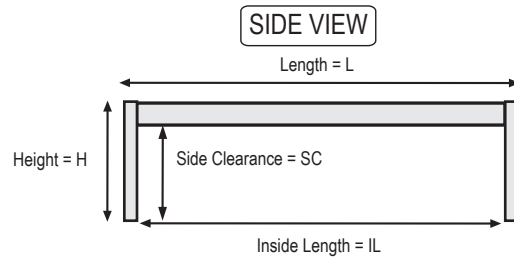

### BED DIMENSIONS (in inches)

	SKU#	H	W	IW	L	IL	EC	SC	SS	CS	NS
Queen	6221-LX-Q	15	60	54	81.5	79.5	8.5	11.5	2.8	2.4	32
Full	6222-LX-F	15	54	48	76.5	74.5	8.5	11.5	2.8	2.4	30
Twin	6223-LX-T	15	39	33	76.5	74.5	8.5	11.5	2.8	X	15
XL-T	6224-LX-XT	15	39	33	81.5	79.5	8.5	11.5	2.8	X	15

X - the twin and xl-twin do not require center rails

### HEADBOARD DIMENSIONS

	H	W	IW
Queen	40	60	54
Full	40	54	48
Twin	40	39	33
XL-Twin	40	39	33