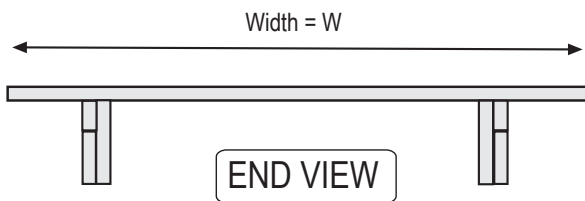

KD Lounger Futon Dimensions

Manufactured by

394 Dairy Pak Rd. • Athens, GA 30607
kdframes.com • customerservice@kdframes.com

DIMENSIONS (in inches)

	H	W	L	SH	SD	OD	SS	CG	LD	SD	BH
Queen	10	58	79	36.5	46	63	4	4.5	15	24	31
Full	10	52	74	31.5	46	63	4	4.5	15	24	26
Twin	10	37	74	31.5	46	63	4	4.5	15	24	26