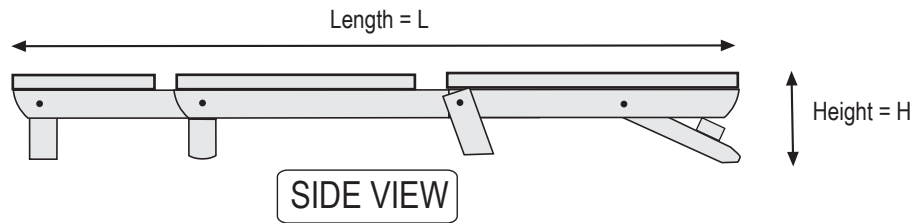

KD Lounger Futon Dimensions

Manufactured by

394 Dairy Pak Rd. • Athens, GA 30607
kdframes.com • customerservice@kdframes.com

DIMENSIONS (in inches)

	H	W	L	SH	SD	OD	SS	CG	LD	SD	BH
Queen	10	58	79	36.5	46	63	4	4.5	15	24	31
Full	10	52	74	31.5	46	63	4	4.5	15	24	26
Twin	10	37	74	31.5	46	63	4	4.5	15	24	26