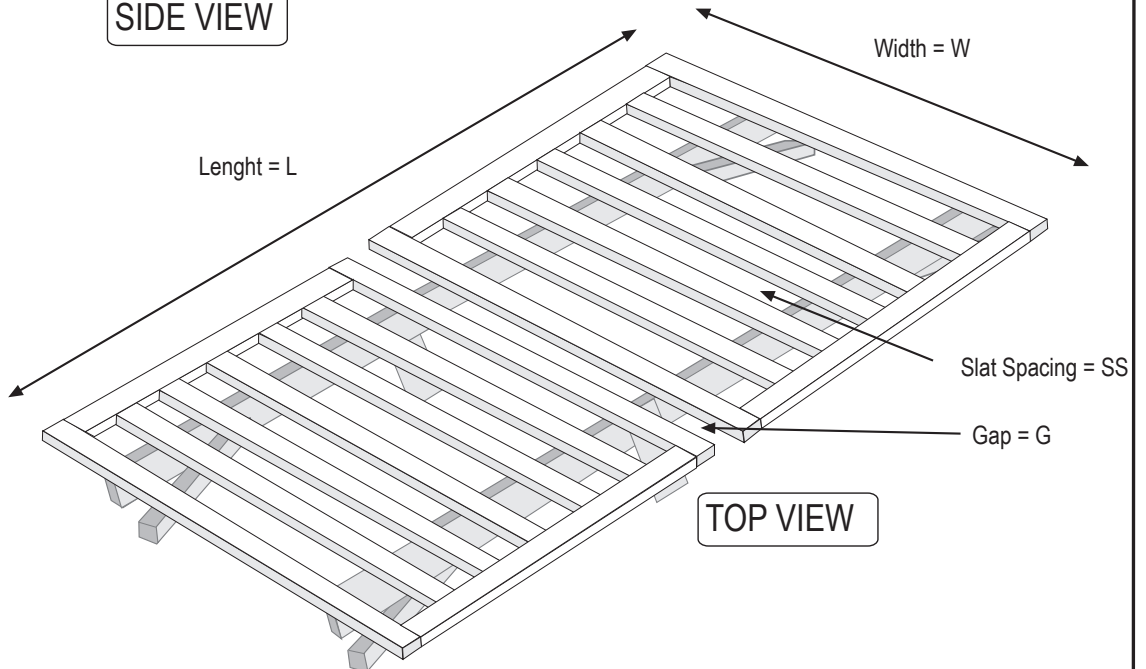

## DIMENSIONS (in inches)

	SKU	H	W	L	FT	FH	SS	G
Queen	5771-FB-Q	10	58	78	8.5	41	4.0	2.0
Full	5772-FB-F	10	52	74	8.5	39	3.7	2.0
Twin	5773-FB-T	10	37	74	8.5	39	3.7	2.0
Twin XL	5774-FB-XT	10	37	78	8.5	41	4.0	2.0

Folded Thickness = FT

SIDE VIEW FOLDED

Folded Height = FH

Height = H

Length = L

SIDE VIEW

Width = W

Length = L

TOP VIEW

Slat Spacing = SS

Gap = G