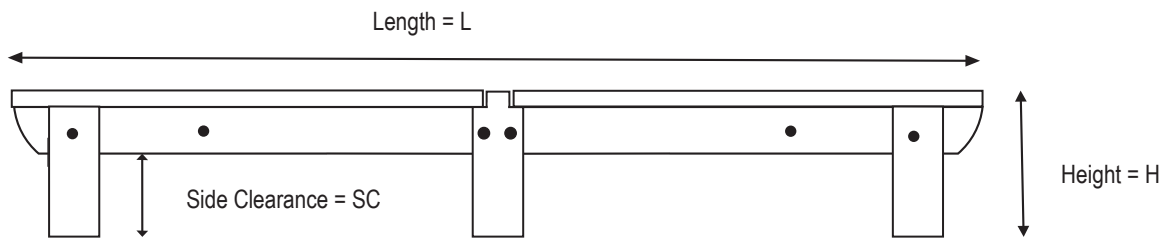

# Ekko Platform Bed Dimensions

Manufactured by

**kd frames**

394 Dairy Pak Rd. • Athens, GA 30607  
kdframes.com • customerservice@kdframes.com

## DIMENSIONS (in inches)

		H	EC	SC	W	L	SS	G
Queen	8311-EK-Q	10	3	6	60	80	2.5	2.0
Full	8312-EK-F	10	3	6	54	76	3.0	2.0
Twin	8313-EK-T	10	3	6	39	76	3.0	2.0
XL Twin	8314-EK-XT	10	3	6	39	80	2.5	2.0

END VIEW

SIDE VIEW

TOP VIEW