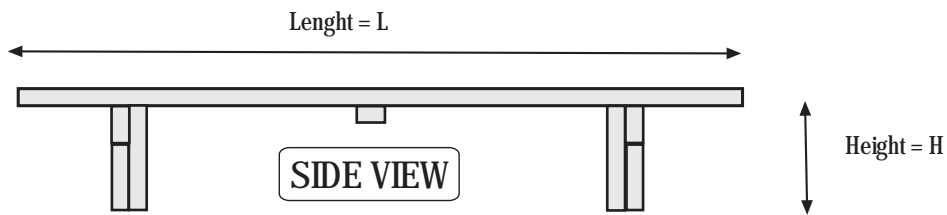

Studio Bifold Dimensions

#7721 Queen
#7722 Full

Manufactured by

394 Dairy Pak Rd. • Athens, GA 30607
kdframes.com • alan@kdframes.com

DIMENSIONS (in inches)

	H	W	L	SH	SD	SS	CG
Queen	10	56.5	76	28	45	3.5	4.5
Full	10	52.5	72	28	45	3.5	4.5