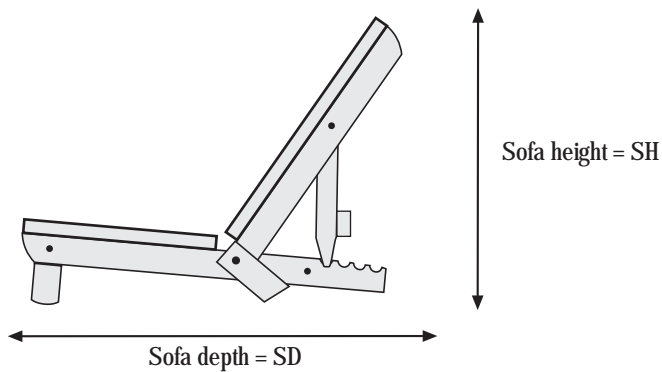

Studio Bifold Dimensions

#7721 Queen
#7722 Full

Manufactured by

394 Dairy Pak Rd. • Athens, GA 30607
kdframes.com • alan@kdframes.com

DIMENSIONS (in inches)

	H	W	L	SH	SD	SS	CG
Queen	10	56.5	76	28	45	3.5	4.5
Full	10	52.5	72	28	45	3.5	4.5