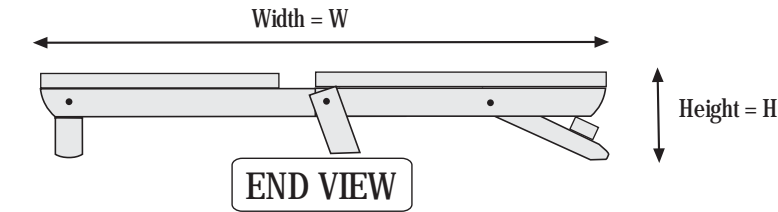

Studio Bifold Dimensions

#7721 Queen
#7722 Full

Manufactured by

394 Dairy Pak Rd. • Athens, GA 30607
kdframes.com • alan@kdframes.com

DIMENSIONS (in inches)

	H	W	L	SH	SD	SS	CG
Queen	10	56.5	76	28	45	3.5	4.5
Full	10	52.5	72	28	45	3.5	4.5