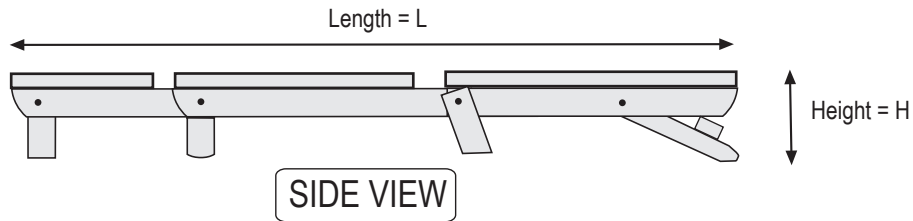

KD Lounger Dimensions

4831-KD-Q (QUEEN)
 4832-KD-F (FULL)
 4831-KD-T (TWIN)

Manufactured by

394 Dairy Pak Rd. • Athens, GA 30607
 kdframes.com • alan@kdframes.com

DIMENSIONS (in inches)

	H	W	L	SH	SD	LD	SS	CG
Queen	10	58	79	30	46	63	4	4.5
Full	10	52	74	30	46	63	4	4.5
Twin	10	37	74	30	46	63	4	4.5