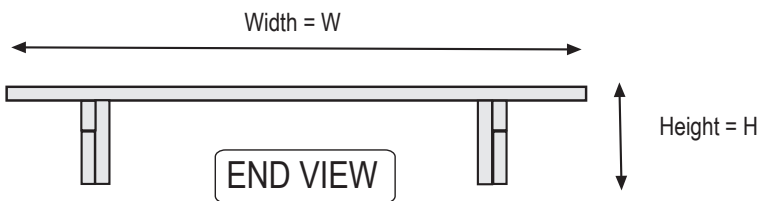

KD Lounger Dimensions

4831-KD-Q (QUEEN)
 4832-KD-F (FULL)
 4831-KD-T (TWIN)

Manufactured by

394 Dairy Pak Rd. • Athens, GA 30607
 kdframes.com • alan@kdframes.com

DIMENSIONS (in inches)

	H	W	L	SH	SD	LD	SS	CG
Queen	10	58	79	30	46	63	4	4.5
Full	10	52	74	30	46	63	4	4.5
Twin	10	37	74	30	46	63	4	4.5