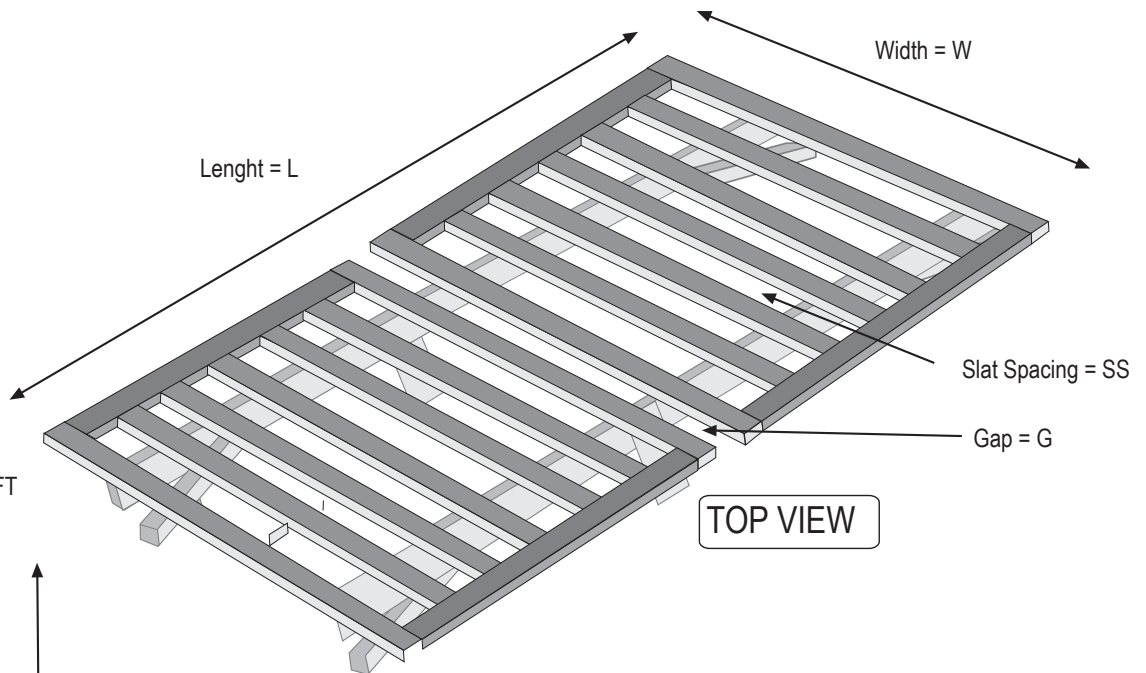

Fold Bed Dimensions

5771-FB-Q	5772-FB-F
5773-FB-T	5774-FB-XT

Manufactured by

394 Dairy Pak Rd. • Athens, GA 30607
 kdframes.com • customerservice@kdframes.com

SIDE VIEW

TOP VIEW

Folded Thickness = FT

Folded Height = FH

SIDE VIEW FOLDED

DIMENSIONS (in inches)

	H	W	L	FT	FH	SS	G
Queen	10	58	78	8.5	41	4.0	2.0
Full	10	52	74	8.5	39	3.7	2.0
Twin	10	37	74	8.5	39	3.7	2.0
Twin XL	10	37	78	8.5	41	4.0	2.0