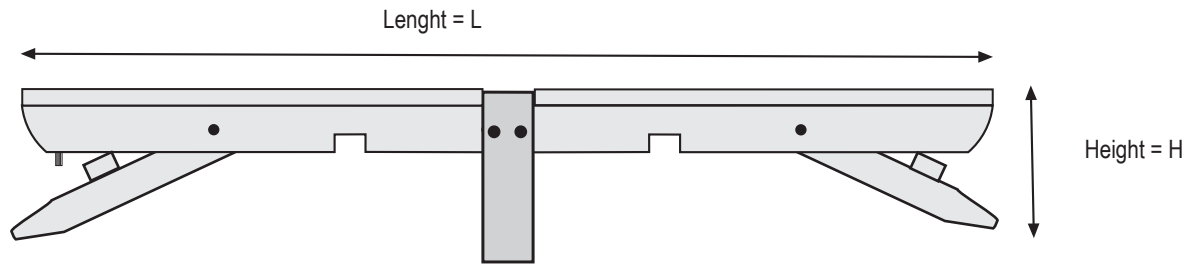

Fold Bed Dimensions

5771-FB-Q	5772-FB-F
5773-FB-T	5774-FB-XT

Manufactured by

394 Dairy Pak Rd. • Athens, GA 30607
 kdframes.com • customerservice@kdframes.com

SIDE VIEW

TOP VIEW

Folded Thickness = FT

Folded Height = FH

SIDE VIEW FOLDED

DIMENSIONS (in inches)

	H	W	L	FT	FH	SS	G
Queen	10	58	78	8.5	41	4.0	2.0
Full	10	52	74	8.5	39	3.7	2.0
Twin	10	37	74	8.5	39	3.7	2.0
Twin XL	10	37	78	8.5	41	4.0	2.0