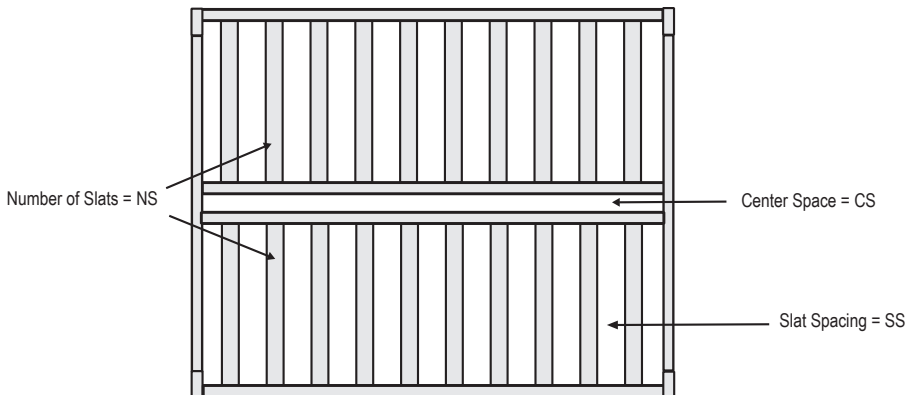

## BED DIMENSIONS (in inches)

	SKU#	H	W	IW	L	IL	EC	SC	SS	CS	NS
Queen	3991-CP-Q	15	60	54	81.5	79.5	8.5	11.5	2.8	2.4	32
Full	3992-CP-F	15	54	48	76.5	74.5	8.5	11.5	2.8	2.4	30
Twin	3993-CP-T	15	39	33	76.5	74.5	8.5	11.5	2.8	X	15
XL-Twin	3994-CP-XT	15	39	33	81.5	79.5	8.5	11.5	2.8	X	16

**X** - the twins and xl-twins do not require center rails

SIDE VIEW

TOP VIEW

END VIEW

## HEADBOARD DIMENSIONS

	H	W	IW	NP	PS
Queen	40	60	56	9	3.8
Full	40	54	50	9	3.2
Twin	40	39	34	6	3
XL-Twin	40	39	34	6	3
King	40	76	72	13	3.3