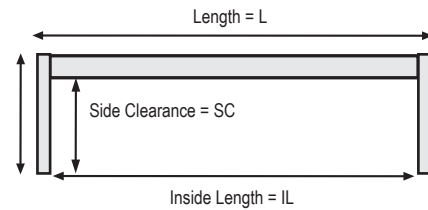

# Charleston Platform Bed Dimensions

Manufactured by

394 Dairy Pak Rd. • Athens, GA 30607  
kdframes.com • customerservice@kdframes.com

## BED DIMENSIONS (in inches)

	SKU#	H	W	IW	L	IL	EC	SC	SS	CS	NS
Queen	3991-CP-Q	15	60	54	81.5	79.5	8.5	11.5	2.8	2.4	32
Full	3992-CP-F	15	54	48	76.5	74.5	8.5	11.5	2.8	2.4	30
Twin	3993-CP-T	15	39	33	76.5	74.5	8.5	11.5	2.8	X	15
XL-Twin	3994-CP-XT	15	39	33	81.5	79.5	8.5	11.5	2.8	X	16

**X** - the twins and xl-twins do not require center rails

SIDE VIEW

TOP VIEW

END VIEW

## HEADBOARD DIMENSIONS

	H	W	IW	NP	PS
Queen	40	60	56	9	3.8
Full	40	54	50	9	3.2
Twin	40	39	34	6	3
XL-Twin	40	39	34	6	3
King	40	76	72	13	3.3