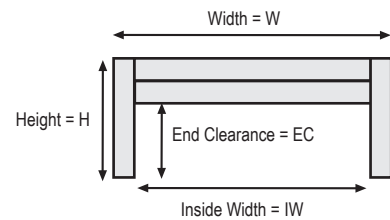

## BED DIMENSIONS (in inches)

	SKU#	H	W	IW	L	IL	EC	SC	SS	CS	NS
Queen	3991-CP-Q	15	60	54	81.5	79.5	8.5	11.5	2.8	2.4	32
Full	3992-CP-F	15	54	48	76.5	74.5	8.5	11.5	2.8	2.4	30
Twin	3993-CP-T	15	39	33	76.5	74.5	8.5	11.5	2.8	X	15
XL-Twin	3994-CP-XT	15	39	33	81.5	79.5	8.5	11.5	2.8	X	16

**X** - the twins and xl-twins do not require center rails

SIDE VIEW

TOP VIEW

END VIEW

## HEADBOARD DIMENSIONS

	H	W	IW	NP	PS
Queen	40	60	56	9	3.8
Full	40	54	50	9	3.2
Twin	40	39	34	6	3
XL-Twin	40	39	34	6	3
King	40	76	72	13	3.3