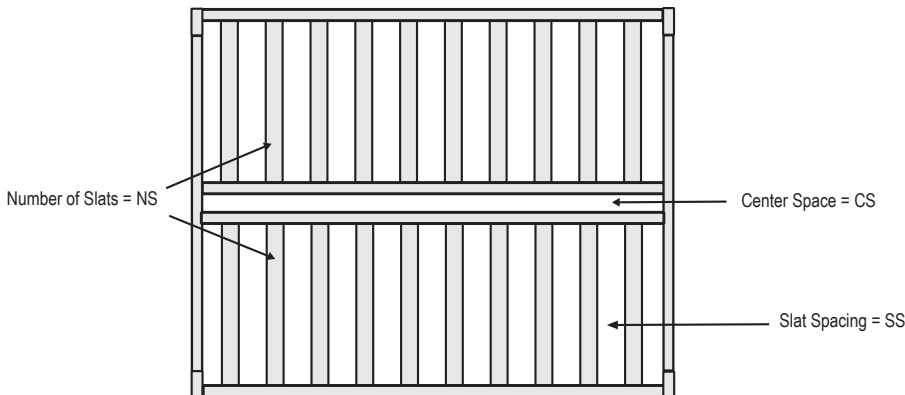

Charleston Platform Bed Dimensions

Manufactured by

394 Dairy Pak Rd. • Athens, GA 30607
kdframes.com • customerservice@kdframes.com

BED DIMENSIONS (in inches)

	SKU#	H	W	IW	L	IL	EC	SC	SS	CS	NS
Queen	3991-CP-Q	15	60	54	81.5	79.5	8.5	11.5	2.8	2.4	32
Full	3992-CP-F	15	54	48	76.5	74.5	8.5	11.5	2.8	2.4	30
Twin	3993-CP-T	15	39	33	76.5	74.5	8.5	11.5	2.8	X	15
XL-Twin	3994-CP-XT	15	39	33	81.5	79.5	8.5	11.5	2.8	X	16
King	3995-CP-EK	15	76	70	81.5	79.5	8.5	11.5	2.8	2.4	32

X - the twins and xl-twins do not require center rails

SIDE VIEW

TOP VIEW

END VIEW

HEADBOARD DIMENSIONS

	H	W	IW	NP	PS
Queen	40	60	56	9	3.8
Full	40	54	50	9	3.2
Twin	40	39	34	6	3
XL-Twin	40	39	34	6	3
King	40	76	72	13	3.3