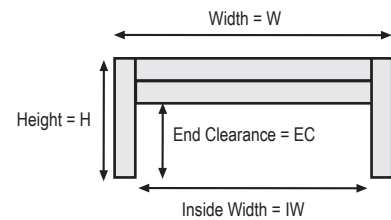

Charleston Platform Bed Dimensions

Manufactured by

394 Dairy Pak Rd. • Athens, GA 30607
kdframes.com • customerservice@kdframes.com

BED DIMENSIONS (in inches)

	SKU#	H	W	IW	L	IL	EC	SC	SS	CS	NS
Queen	3991-CP-Q	15	60	54	81.5	79.5	8.5	11.5	2.8	2.4	32
Full	3992-CP-F	15	54	48	76.5	74.5	8.5	11.5	2.8	2.4	30
Twin	3993-CP-T	15	39	33	76.5	74.5	8.5	11.5	2.8	X	15
XL-Twin	3994-CP-XT	15	39	33	81.5	79.5	8.5	11.5	2.8	X	16
King	3995-CP-EK	15	76	70	81.5	79.5	8.5	11.5	2.8	2.4	32

X - the twins and xl-twins do not require center rails

SIDE VIEW

TOP VIEW

END VIEW

HEADBOARD DIMENSIONS

	H	W	IW	NP	PS
Queen	40	60	56	9	3.8
Full	40	54	50	9	3.2
Twin	40	39	34	6	3
XL-Twin	40	39	34	6	3
King	40	76	72	13	3.3