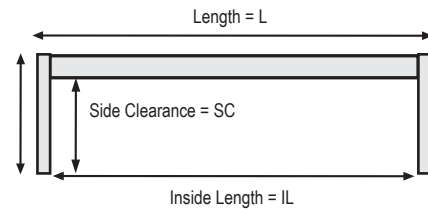

Charleston Platform Bed Dimensions

Manufactured by

394 Dairy Pak Rd. • Athens, GA 30607
kdframes.com • customerservice@kdframes.com

BED DIMENSIONS (in inches)

	SKU#	H	W	IW	L	IL	EC	SC	SS	CS	NS
Queen	3991-CP-Q	15	60	54	81.5	79.5	8.5	11.5	2.8	2.4	32
Full	3992-CP-F	15	54	48	76.5	74.5	8.5	11.5	2.8	2.4	30
Twin	3993-CP-T	15	39	33	76.5	74.5	8.5	11.5	2.8	X	15
XL-Twin	3994-CP-XT	15	39	33	81.5	79.5	8.5	11.5	2.8	X	16
King	3995-CP-EK	15	76	70	81.5	79.5	8.5	11.5	2.8	2.4	32

X - the twins and xl-twins do not require center rails

SIDE VIEW

TOP VIEW

END VIEW

HEADBOARD DIMENSIONS

	H	W	IW	NP	PS
Queen	40	60	56	9	3.8
Full	40	54	50	9	3.2
Twin	40	39	34	6	3
XL-Twin	40	39	34	6	3
King	40	76	72	13	3.3