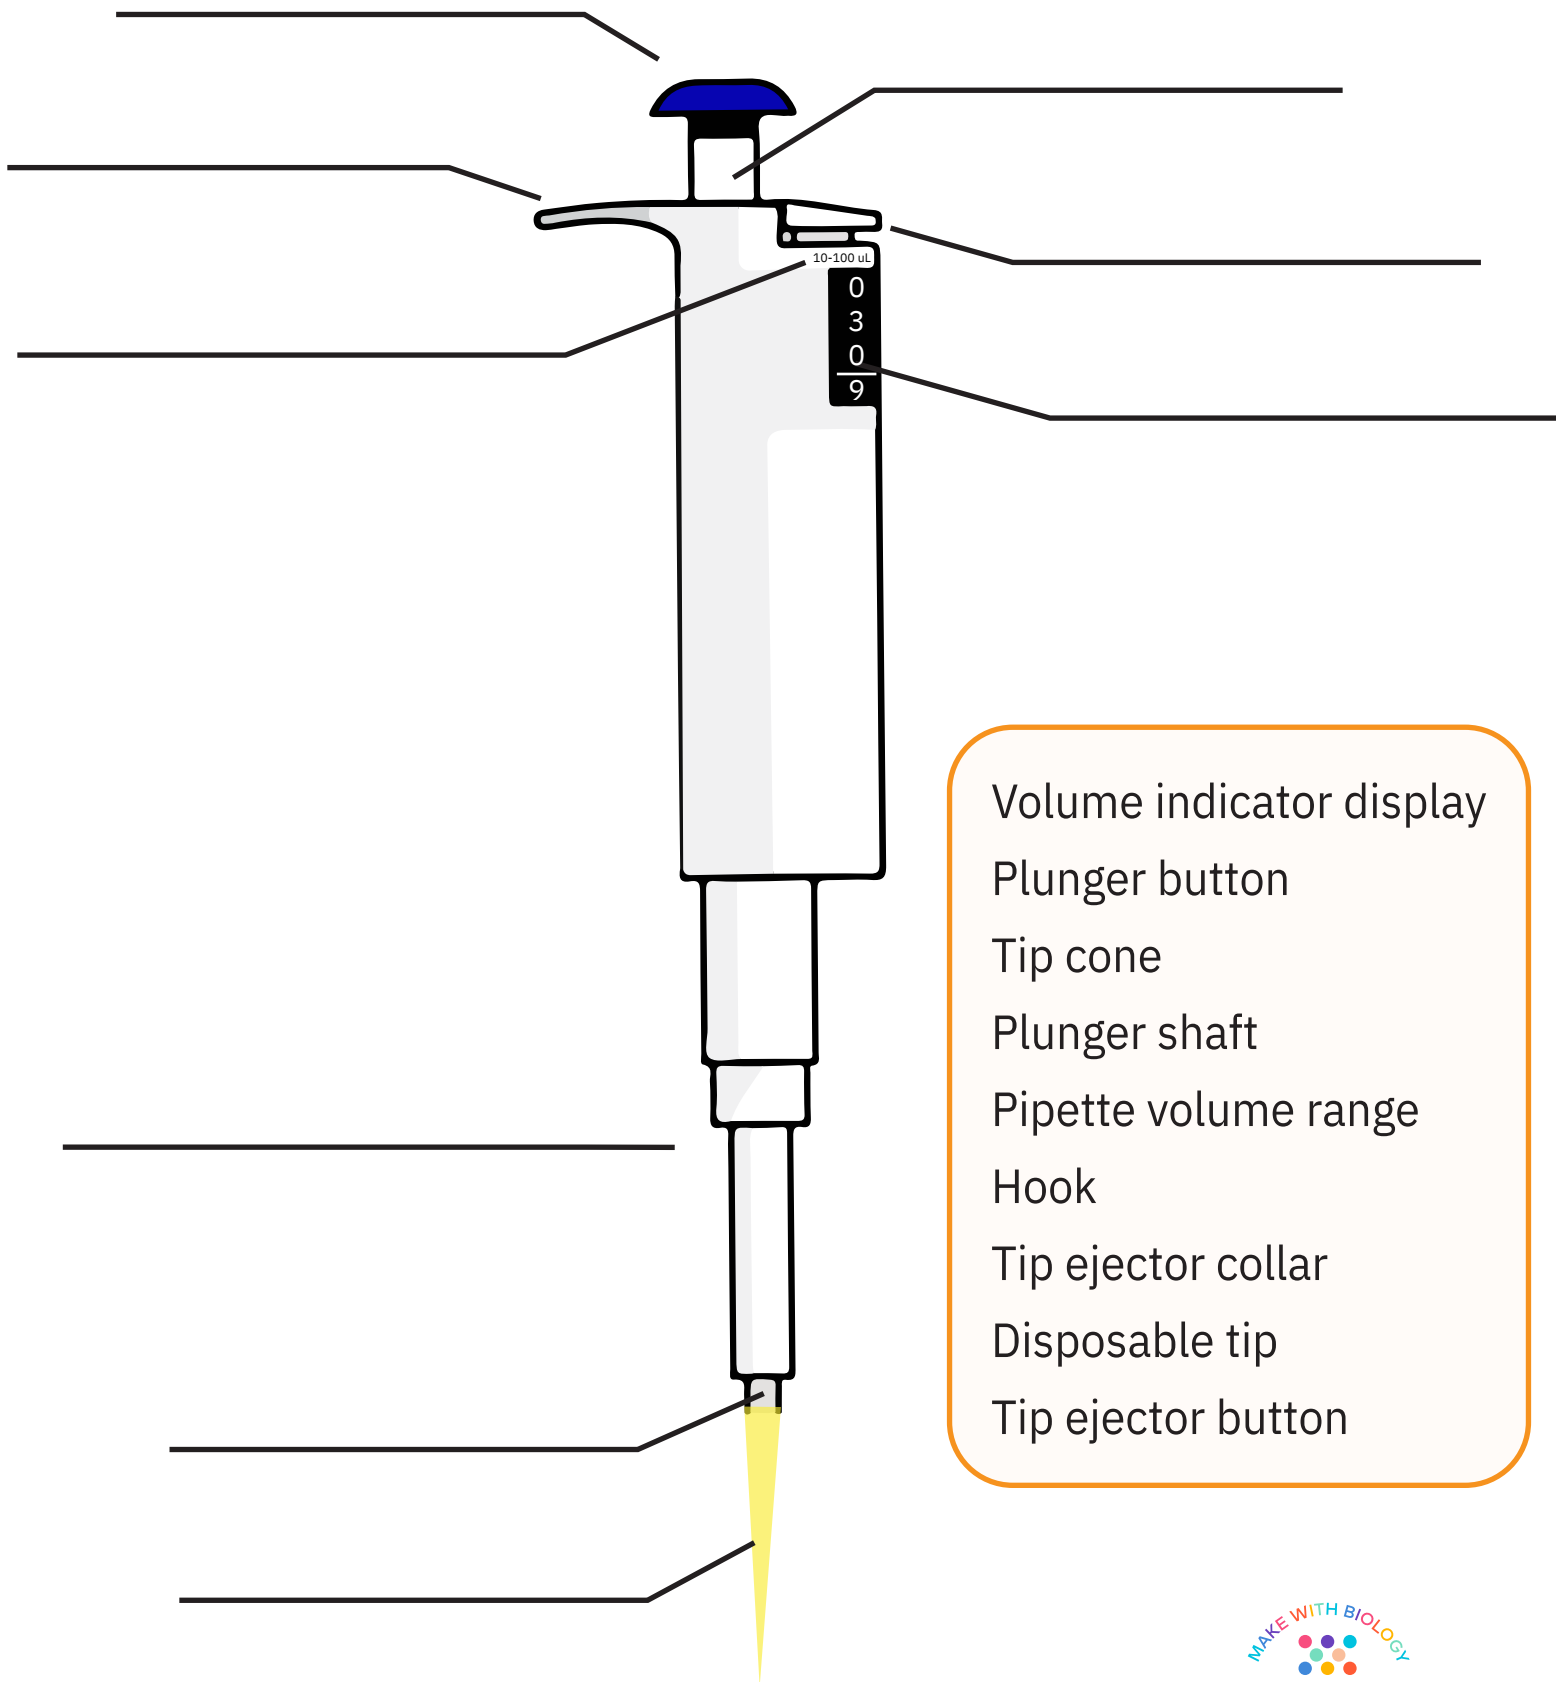

Identify the different parts of the pipette using the list of parts below.

- Volume indicator display
- Plunger button
- Tip cone
- Plunger shaft
- Pipette volume range
- Hook
- Tip ejector collar
- Disposable tip
- Tip ejector button