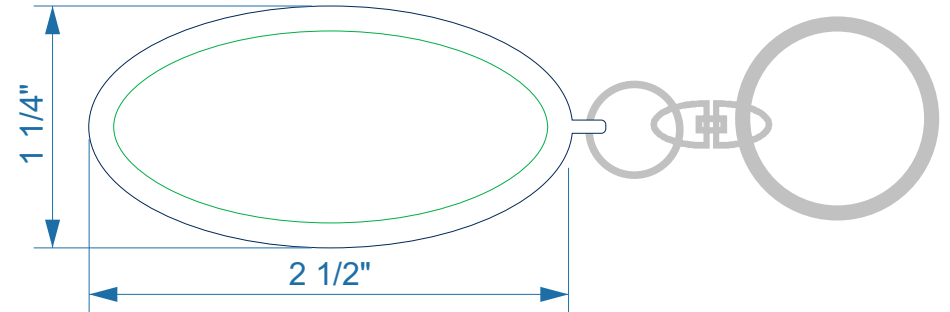

Order #

Qty

Color

Oval

Laser engraved: Frosty White  
Imprint Area: 2-1/4" L x 1" H

Promotional Products

www.ThePromotions.GURU  
866-994-0166

Front, Side 1

Back, Side 2

Black

Blue

Gold

Green

Purple

Red