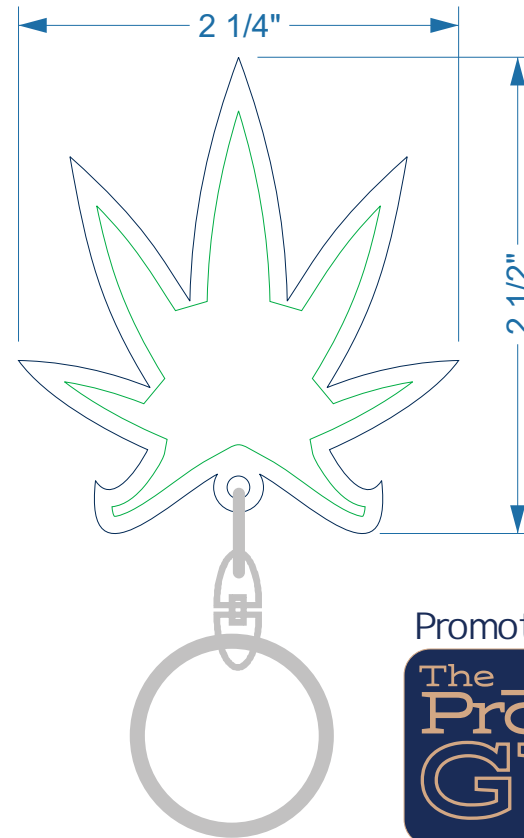

Order #

Qty

Color

Cannabis

Laser engraved: Frosty White
Imprint Area: 3/4" Irregular

Green

Side 1

Side 2