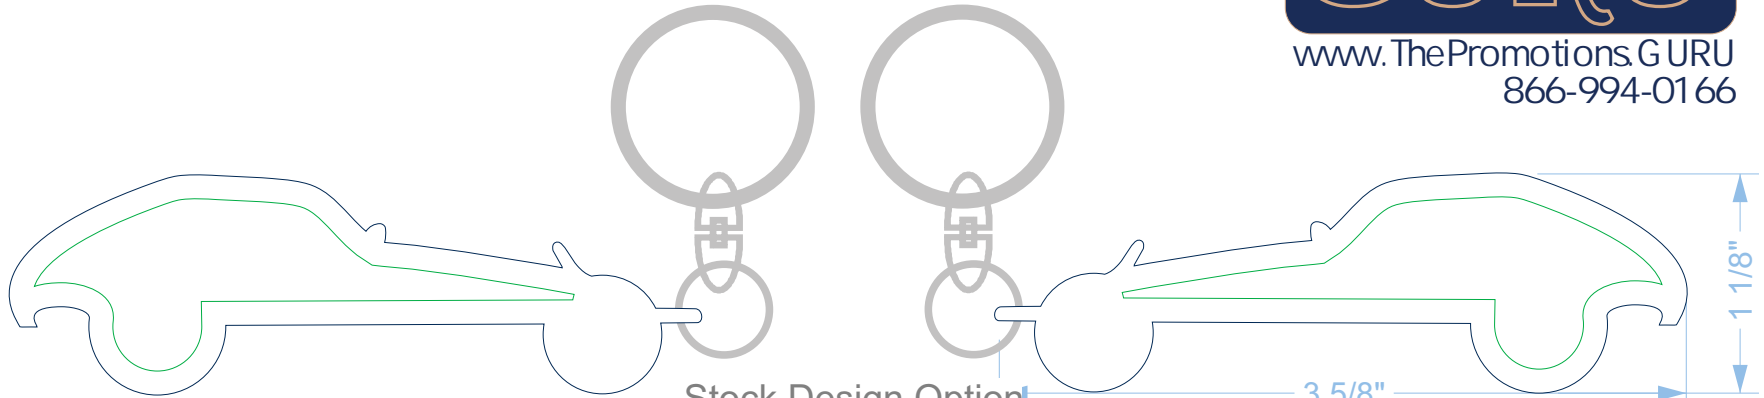

Order #

Qty

Color

Buggy

Promotional Products

Laser engraved: Frosty White  
Imprint Area: 1" L x 1/2" H

www.ThePromotions.GURU  
866-994-0166

No Design Option  
(by default, no artwork is included on either side)

Stock Design Option  
(must include design with artwork if desired)

Side 1

Side 2

Black

Blue

Gold

Green

Purple

Red

Safe Imprint Area Product Profile