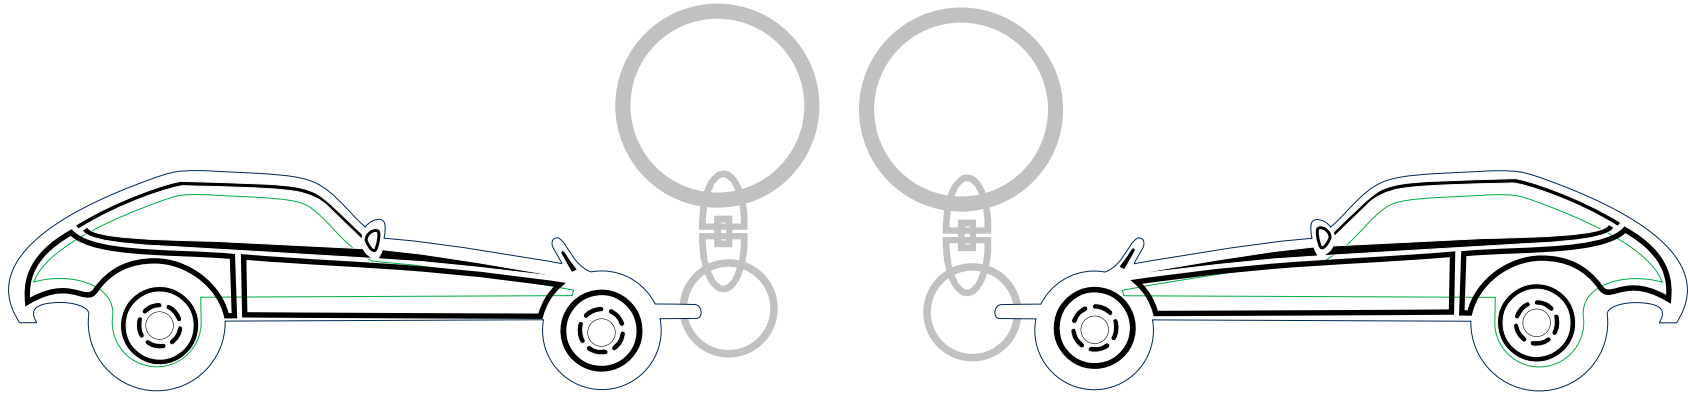

Order #

Qty

Color

Buggy

Promotional Products

Laser engraved: Frosty White  
Imprint Area: 1" L x 1/2" H

www.ThePromotions.GURU  
866-994-0166

No Design Option  
(by default, no artwork is included on either side)

Stock Design Option  
(must include design with artwork if desired)

Side 1

Side 2

Black

Blue

Gold

Green

Purple