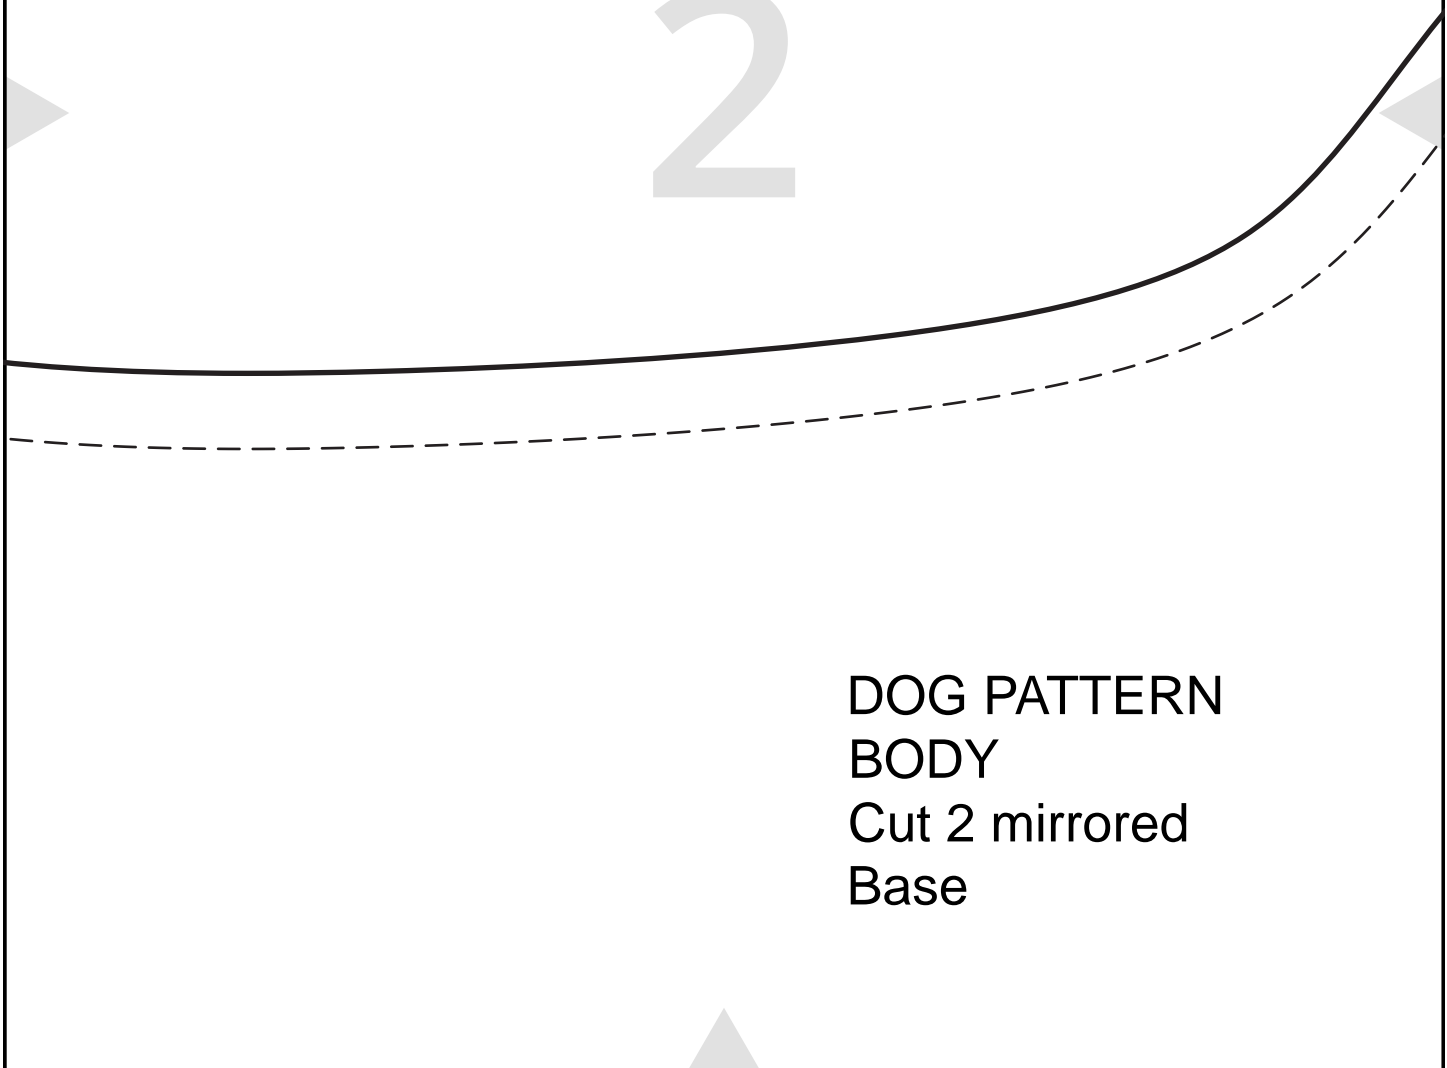

DOG

paper size: A4

2 x 2 inches SQUARE

4 x 4 cm SQUARE
Print and
Measure this
Square to Ensure
Proper Sizing

DOG

paper size: A4

2 x 2 inches SQUARE

4 x 4 cm SQUARE

Print and
Measure this
Square to Ensure
Proper Sizing

2

DOG PATTERN
BODY
Cut 2 mirrored
Base

grainline

ear placement

eyelash

nose

3

4

5

grainline

DOG PATTERN
EAR
Cut 4 mirrored
Base