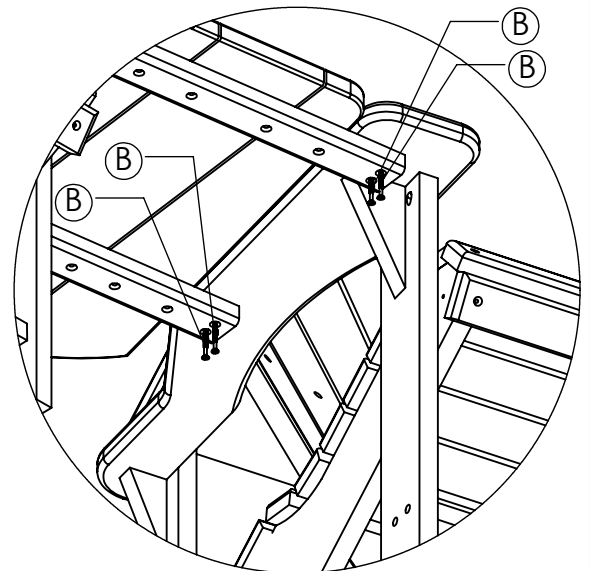

OR

+ C28 x 2 (Classic Pub Arm Chair)

OR

+ C28C x 2 (Classic Arm Chair Counter Height)

#2

1.5" (38 mm) screw

(B)

X8

(B) X4

C01 / C03

1

- (A) X1
- (B) X4

C28 / C28C

C28 / C28C

2

- (B) X4