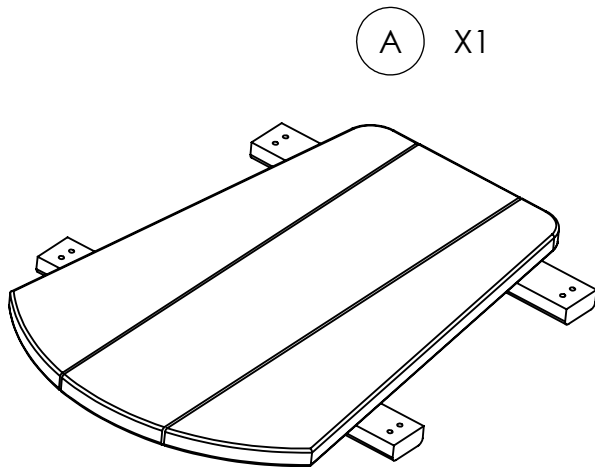

we create sustainable outdoor living

A10 - Arm Table

C.R. PLASTIC PRODUCTS

we create sustainable outdoor living

(A) X1

+ C01 x 2 (Classic Adirondack)

OR

+ C03 x 2 (Upright Adirondack)

OR

+ C28 x 2 (Classic Pub Arm Chair)

OR

+ C28C x 2 (Classic Arm Chair Counter Height)

#2

1.5" (38 mm) screw

(B)

X8