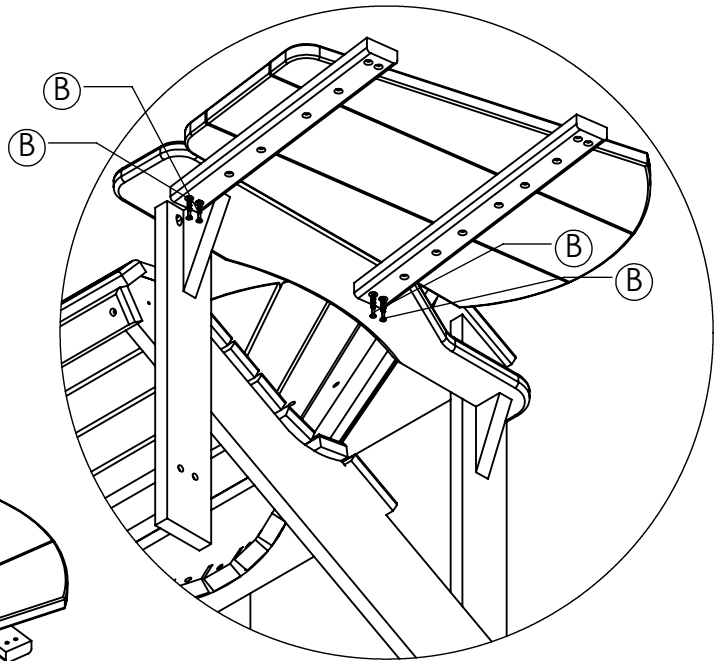

1

(A) X1

(B) X4

C01 / C03