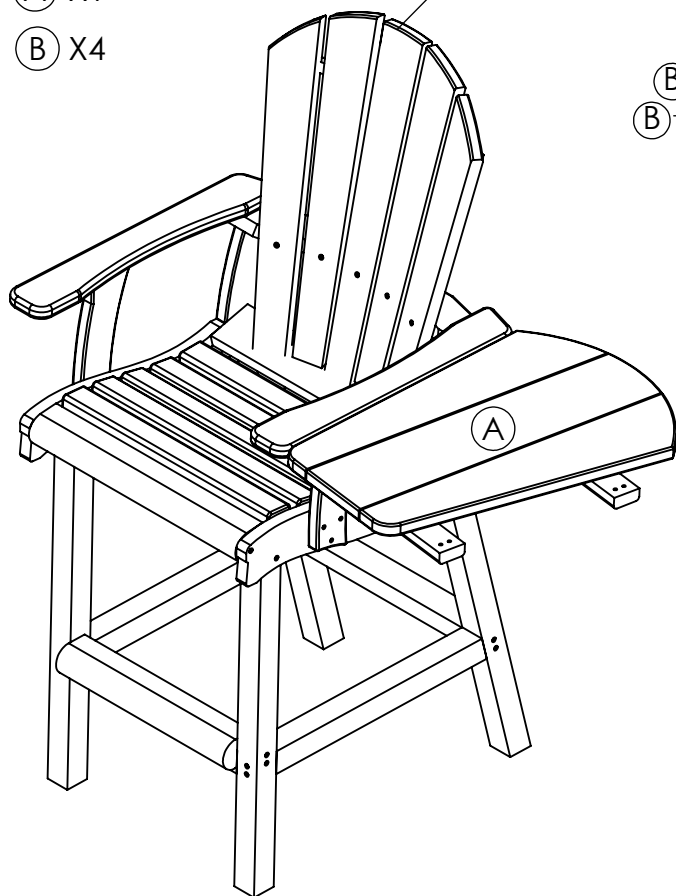

we create sustainable outdoor living

A10 - Arm Table

C.R. PLASTIC PRODUCTS

we create sustainable outdoor living

(A) X1

+ C01 x 2 (Classic Adirondack)

OR

+ C03 x 2 (Upright Adirondack)

OR

+ C28 x 2 (Classic Pub Arm Chair)

OR

+ C28C x 2 (Classic Arm Chair Counter Height)

#2

1.5" (38 mm) screw

(B)

X8

(B) X4

C01 / C03

1

- (A) X1
- (B) X4

C28 / C28C

C28 / C28C

2

- (B) X4