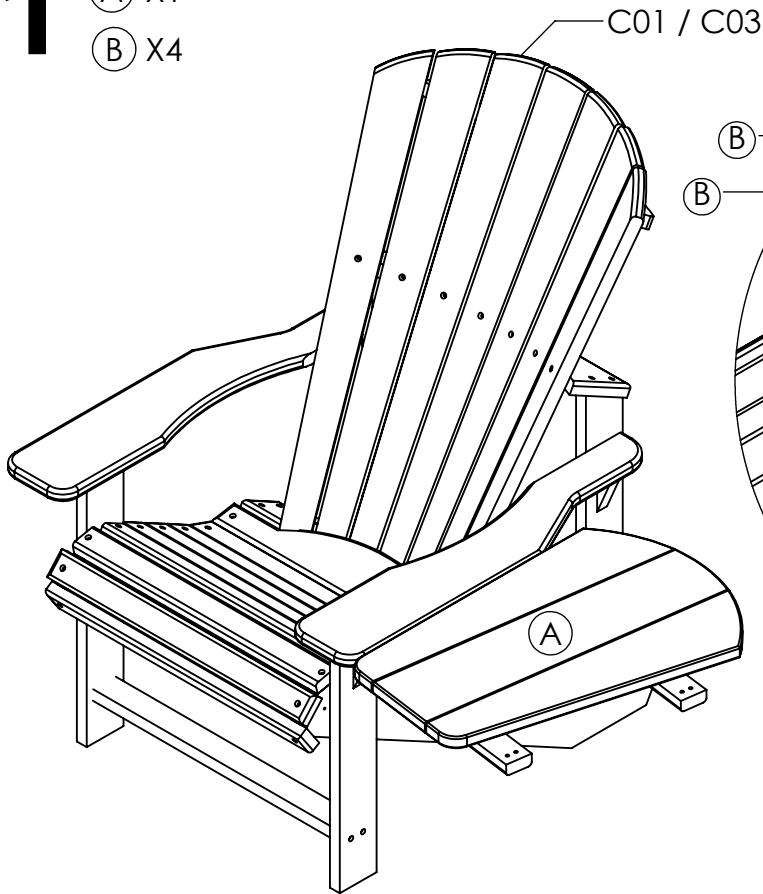

1

(A) X1

(B) X4

C01 / C03