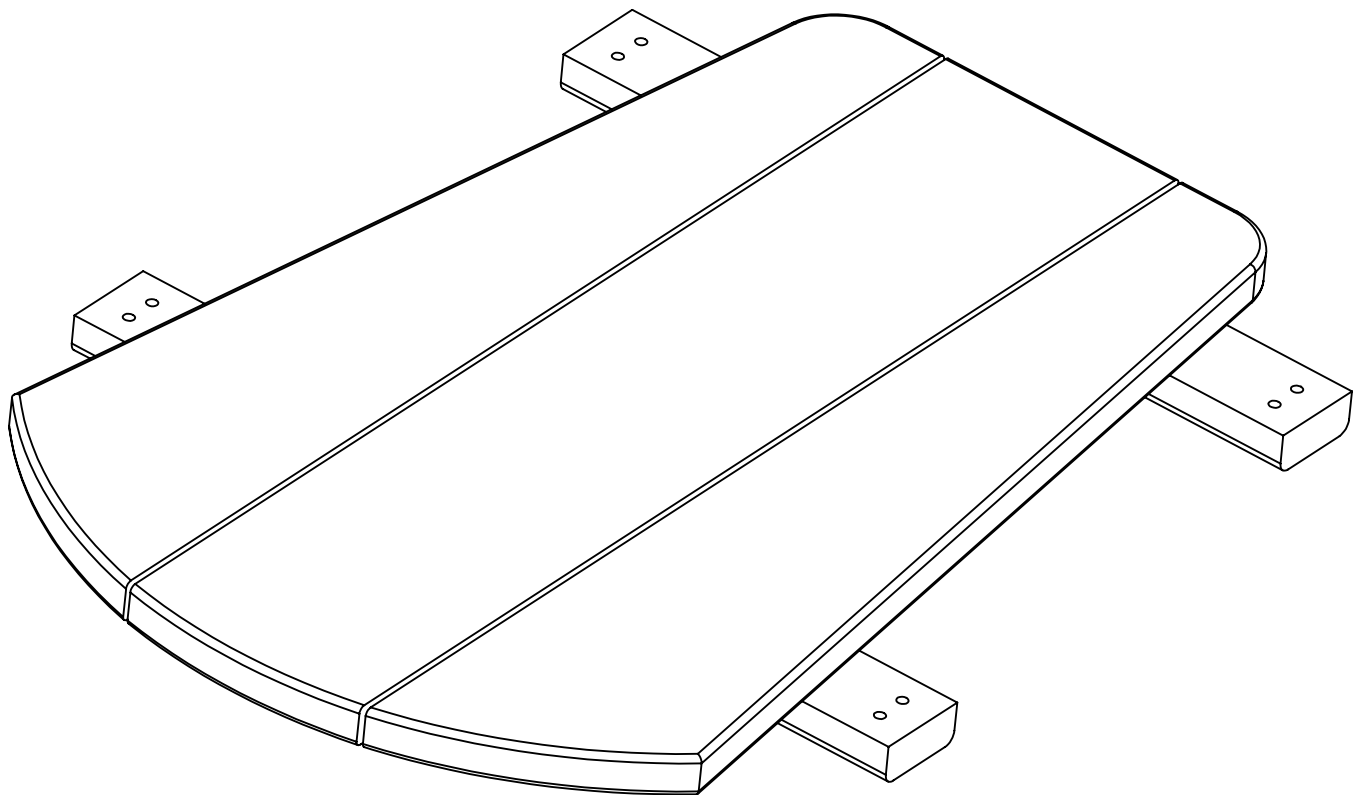

we create sustainable outdoor living

A10 - Arm Table

C.R. PLASTIC PRODUCTS

we create sustainable outdoor living

(A) X1

+ C01 x 2 (Classic Adirondack)

OR

+ C03 x 2 (Upright Adirondack)

OR

+ C28 x 2 (Classic Pub Arm Chair)

OR

+ C28C x 2 (Classic Arm Chair Counter Height)

#2

1.5" (38 mm) screw

(B)

X8