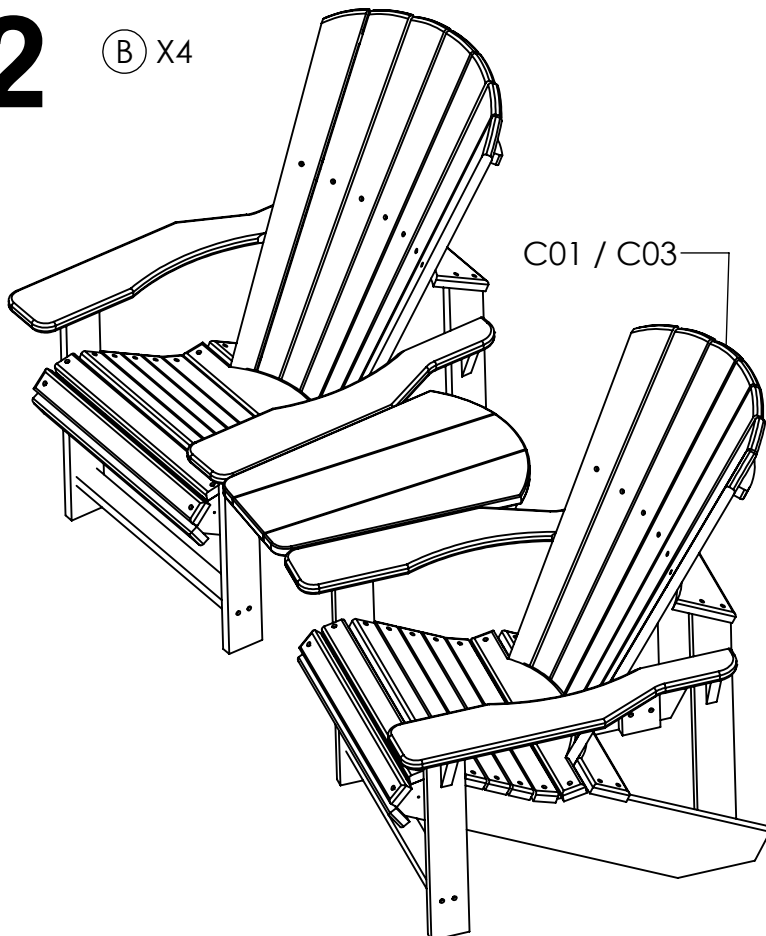

we create sustainable outdoor living

A10 - Arm Table

C.R. PLASTIC PRODUCTS

we create sustainable outdoor living

(A) X1

+ C01 x 2 (Classic Adirondack)

OR

+ C03 x 2 (Upright Adirondack)

OR

+ C28 x 2 (Classic Pub Arm Chair)

OR

+ C28C x 2 (Classic Arm Chair Counter Height)

#2

1.5" (38 mm) screw

(B)

X8

(B) X4

C01 / C03

1

- (A) X1
- (B) X4

C28 / C28C

C28 / C28C

2

- (B) X4