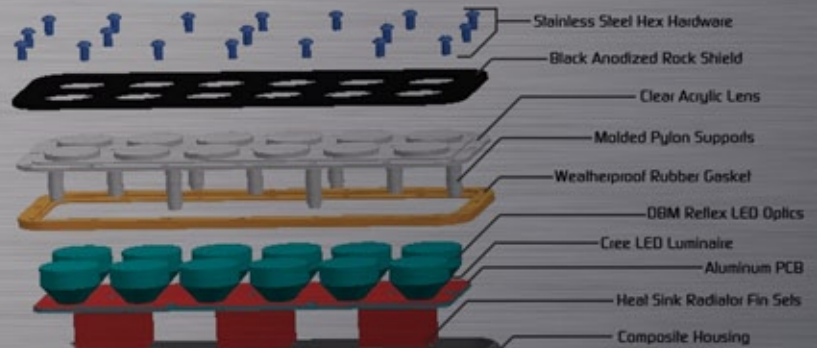

* NEW PRODUCT ALERT *

LED OFF-ROAD
MIRRORS

part number 5752

HOT NEW
PRODUCT

www.ORACLELIGHTS.com

PRODUCT SPECIFICATIONS:

- 24X 1W CREE LEDS
- 2200LM TOTAL OUTPUT
- 45° LED BEAM ANGLE
- ADVANCED LED OPTICS
- USES FACTORY MOUNTS
- 24 MONTH WARRANTY
- 6000K COLOR TEMP
- 2 AMP POWER DRAW
- PATENTED DESIGN