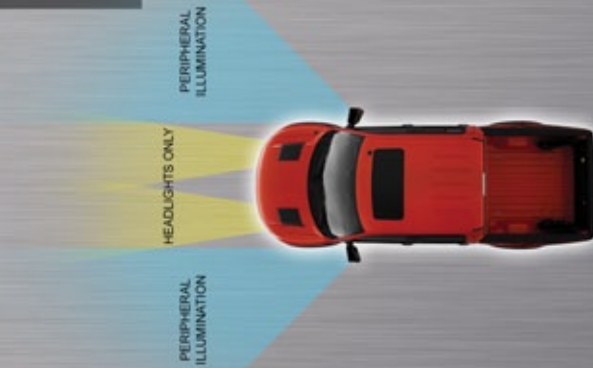

* NEW PRODUCT ALERT *

LED OFF-ROAD
MIRRORS

part number 5752

HOT NEW
PRODUCT

www.ORACLELIGHTS.com

PRODUCT SPECIFICATIONS:

- 24X 1W CREE LEDS
- 2200LM TOTAL OUTPUT
- 45° LED BEAM ANGLE
- ADVANCED LED OPTICS
- USES FACTORY MOUNTS
- 24 MONTH WARRANTY
- 6000K COLOR TEMP
- 2 AMP POWER DRAW
- PATENTED DESIGN