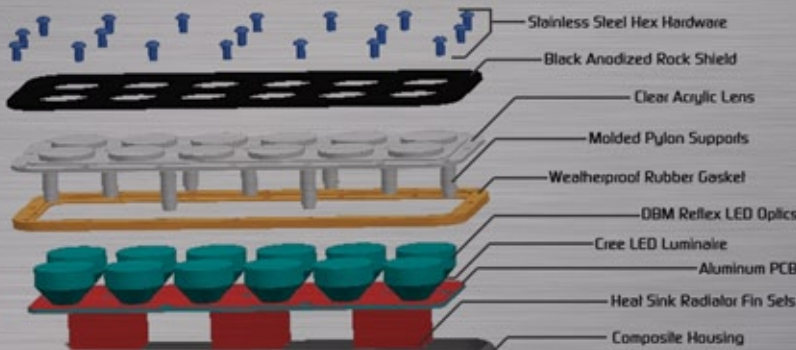

* NEW PRODUCT ALERT *

LED OFF-ROAD MIRRORS

part number 5751

HOT NEW PRODUCT

www.ORACLELIGHTS.com

PRODUCT SPECIFICATIONS:

- 24X 1W CREE LEDS
- 2200LM TOTAL OUTPUT
- 45° LED BEAM ANGLE
- ADVANCED LED OPTICS
- USES FACTORY MOUNTS
- 24 MONTH WARRANTY
- 6000K COLOR TEMP
- 2 AMP POWER DRAW
- PATENTED DESIGN