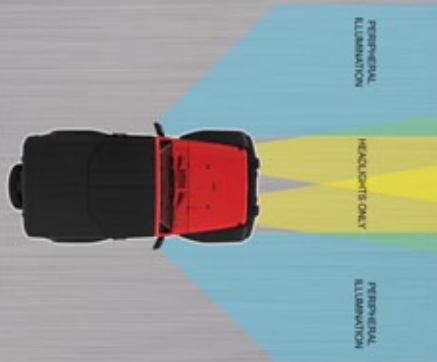

* NEW PRODUCT ALERT *

LED OFF-ROAD MIRRORS

part number 5751

HOT NEW PRODUCT

www.ORACLELIGHTS.com

PRODUCT SPECIFICATIONS:

- 24X 1W CREE LEDS
- 2200LM TOTAL OUTPUT
- 45° LED BEAM ANGLE
- ADVANCED LED OPTICS
- USES FACTORY MOUNTS
- 24 MONTH WARRANTY
- 6000K COLOR TEMP
- 2 AMP POWER DRAW
- PATENTED DESIGN