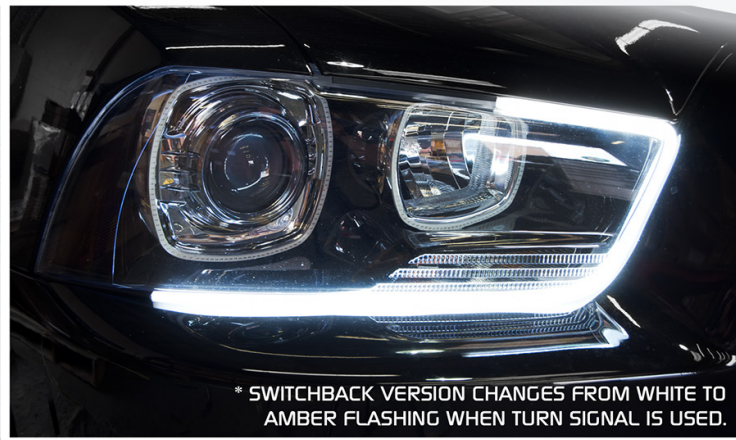

* NEW PRODUCT ALERT *

ORACLE[®]

LIGHTING TECHNOLOGY

LED ACCENT DRLS

The New ORACLE LED ACCENT DRL FLEXIBLE STRIPS allow you to add the modern luxury look of smooth LED Daytime Running Lights to any vehicle. The flexible design allows almost limitless installation applications and shapes.

The weather-proof construction allows this product to be installed inside or outside of the vehicle headlights and the flexible translucent rubber outer membrane is UV resistant and provides a smooth continuous flow of light with full flexibility.

34"
PART# 5417
STARTING AT
MSRP **\$62.95/ PAIR**
JOBBER **\$53.31/ PAIR**

PRODUCT FEATURES

- Available in 3 Sizes - 18", 24", and 34"
- Available in Amber, White & Switchback (Amber/White)
- Easily Connects to Factory Turn Signal / Parking Light
- Smoothly Difussed, Clean and Modern Look
- Waterproof, Flexible Material Composition
- Box Contents : 2x LED Accent DRL Strips
- Strips can be cut to Smaller Size
- One Year Warranty