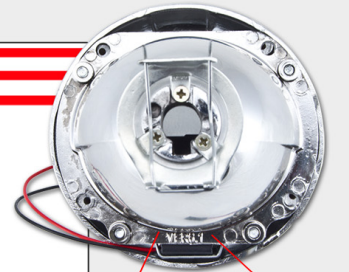

Sold in pairs with bezels
FITS ALMOST ANY RETROFIT APPLICATION NO MATTER HOW SMALL!

Product Specs

- Application: Universal
- Depth: 5.35 in.
- Width: 3.42 in.
- Height: 2.75 in.
- Mounting Shaft: 0.75 in.
- Headlight Housing Depth Needed: 4.2"
- Lens Diameter: 2.5 in.
- New Optics for Excellent Light Dispersion
- Low & High Beam Functionality: (Bi-Xenon)
- Cutoff Shields: New Design for Precise Cutoff
- Gatlin Bezels Included
- Adapters & Locking Plates Included
- Warranty: Three Year Warranty