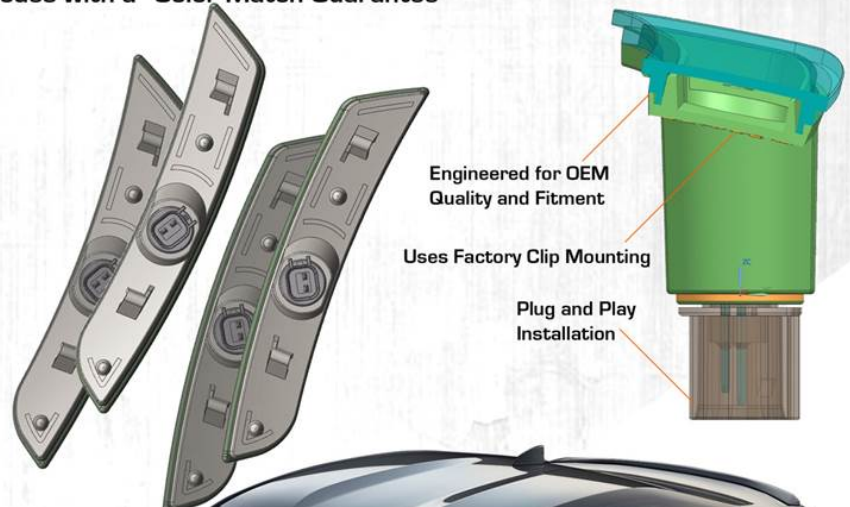

**NEW
PRODUCT**

6TH GENERATION CAMARO CONCEPT SMD SIDEMARKERS

AVAILABLE IN THESE FACTORY COLORS & OPTIONS

PART NUMBER	SIDEMARKER PRODUCT STYLE
9900-019	Clear - No Paint
9901-019	Clear - Red Hot (G7C)
9902-019	Clear - Bright Yellow (G7D)
9903-019	Clear - Nightfall Gray Metallic (G7Q)
9904-019	Clear - Mosaic Black Metallic (GB8)
9905-019	Clear - Hyper Blue Metallic (GD1)
9906-019	Clear - Blue Velvet Metallic (G1M)
9907-019	Clear - Black (GBA)
9908-019	Clear - Summit White (GAZ)
9910-019	Clear - Garnet Red Tintcoat (G7E)
9911-019	Clear - Silver Ice Metallic (GAN)
9912-019	Clear - Arctic Blue (GCB)
9900-020	Tinted - No Paint
9901-020	Tinted - Red Hot (G7C)
9902-020	Tinted - Bright Yellow (G7D)
9903-020	Tinted - Nightfall Gray Metallic (G7Q)
9904-020	Tinted - Mosaic Black Metallic (GB8)
9905-020	Tinted - Hyper Blue Metallic (GD1)
9906-020	Tinted - Blue Velvet Metallic (G1M)
9907-020	Tinted - Black (GBA)
9908-020	Tinted - Summit White (GAZ)
9910-020	Tinted - Garnet Red Tintcoat (G7E)
9911-020	Tinted - Silver Ice Metallic (GAN)
9912-020	Tinted - Arctic Blue (GCB)
9901-504	Ghosted - Red Hot (G7C)
9902-504	Ghosted - Bright Yellow (G7D)
9903-504	Ghosted - Nightfall Gray Metallic (G7Q)
9904-504	Ghosted - Mosaic Black Metallic (GB8)
9905-504	Ghosted - Hyper Blue Metallic (GD1)
9906-504	Ghosted - Blue Velvet Metallic (G1M)
9907-504	Ghosted - Black (GBA)
9908-504	Ghosted - Summit White (GAZ)
9910-504	Ghosted - Garnet Red Tintcoat (G7E)
9911-504	Ghosted - Silver Ice Metallic (GAN)

Kit Includes 4 Pieces:
2 Front Amber LED Sidemarkers
2 Rear Red LED Sidemarkers

PRODUCT INFORMATION:

- 50,000 Hours Lifetime
- Factory Fit and Finish
- Plug and Play Installation
- High Output LEDs
- Head-Turning Styling
- Color-Match Guarantee
- Quality LED Made in the USA
- Increased Brightness & Safety
- 2 Year Replacement Warranty