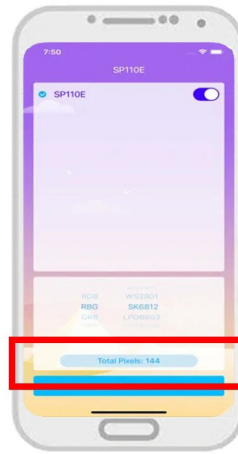

3

If pattern on Device is not even
adjust Pixel # to total # of LEDs.