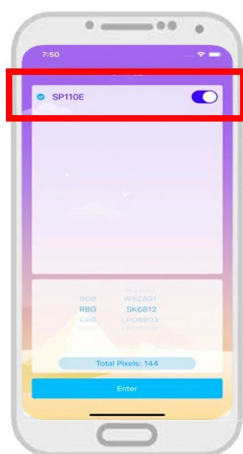

ORACLE LIGHTING

2015-21 DODGE CHALLENGER HALO KIT
DYNAMIC RGB HEADLIGHT HALO KIT

PART#
3990-332

PRODUCT OVERVIEW:

- Dynamic™ LEDs can make a Variety of LED Colors and Patterns.
- Color and Patterns are controlled through the Smartphone App.
- These features are for “show use” and is not intended for on-road use.
- Control in the App by selecting the SP105E Device in the App.
- Be sure “Location Services” is turned ON in the Phone Settings Menu.
- Connect to Bluetooth Device in the App- NOT in the Phone Settings.

Download
LED HUE APP
from the APP Store

APPLE

ANDROID

WATCH INSTALLATION VIDEO: vimeo.com/282690663

CONNECTING THROUGH THE APP:

1

Connect Device in App Settings.
(Not in the Phone Settings)

2