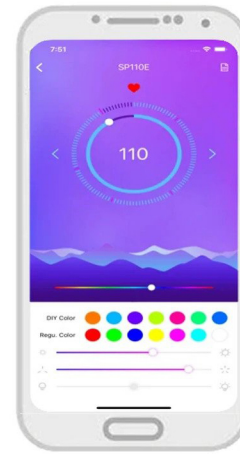

ORACLE LIGHTING

2015-21 DODGE CHALLENGER HALO KIT
DYNAMIC RGB HEADLIGHT HALO KIT

PART#
3990-332

PRODUCT OVERVIEW:

- Dynamic™ LEDs can make a Variety of LED Colors and Patterns.
- Color and Patterns are controlled through the Smartphone App.
- These features are for “show use” and is not intended for on-road use.
- Control in the App by selecting the SP105E Device in the App.
- Be sure “Location Services” is turned ON in the Phone Settings Menu.
- Connect to Bluetooth Device in the App- NOT in the Phone Settings.

Download
LED HUE APP
from the APP Store

APPLE

ANDROID

WATCH INSTALLATION VIDEO: vimeo.com/282690663

CONNECTING THROUGH THE APP:

1

Connect Device in App Settings.
(Not in the Phone Settings)

2

Set Protocol and Color to match
device specifications if needed.

3

If pattern on Device is not even
adjust Pixel # to total # of LEDs.

4

Turn on Device once Connected.

WIRING DIAGRAM: