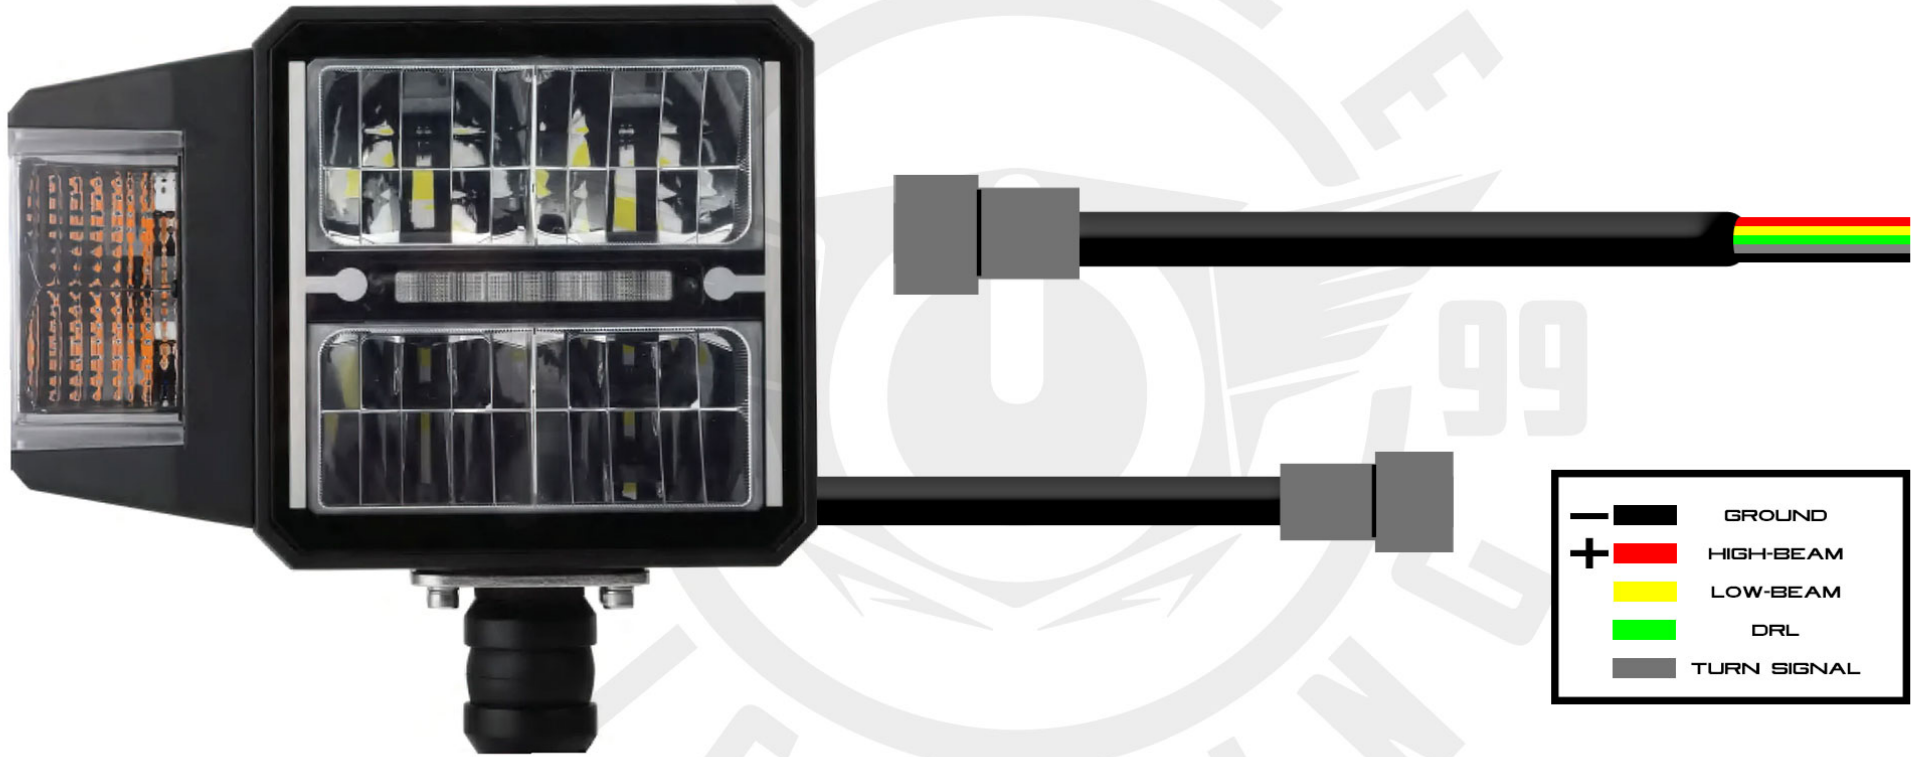

ORACLE LIGHTING

MULTIFUNCTION LED PLOW HEADLIGHT WITH HEATED LENS
PART# 2914-001

—	GROUND
+	HIGH-BEAM
	LOW-BEAM
	DRL
	TURN SIGNAL

ORACLE
LIGHTING

www.oraclelights.com

© 2024 ORACLE LIGHTING

4401 Division St.
Metairie, LA 70002