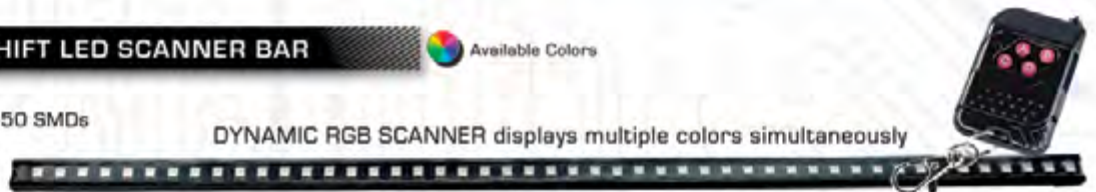

22" V2 LED SCANNER BAR

Part# 4401

- Scanner contains 48 LEDs
- Over 20 Pre-programmed Patterns
- Easy 2 Wire + and - Installation
- Includes Wireless Controller
- 22" Overall Length
- 1 Year Warranty

22" V2 DYNAMIC COLORSHIFT LED SCANNER BAR

Part# 2042

- 48 ColorSHIFT® Super Bright 5050 SMDs
- Dynamic Color Meshing Displays
- Easy 2 Wire + and - Installation
- Includes Wireless Controller
- 22" Overall Length
- 1 Year Warranty

DYNAMIC RGB SCANNER displays multiple colors simultaneously