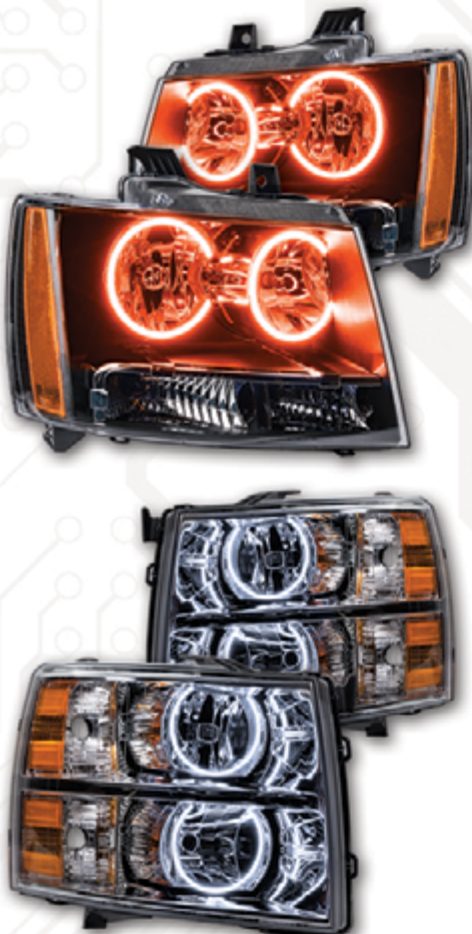

Pre-Assembled headlights are great for customers that do not want to open their existing headlights to install a halo kit. These headlights come pre-assembled with ORACLE halos professionally installed. We offer these lights for almost every make and model and we are constantly adding new vehicles. Our Pre-Assembled Headlights have either Chrome or Black Headlight Housing depending on your choice. In addition to pre-assembled headlights we also offer matching halo fog-lights. Pair both of these items with an ORACLE wireless controller for a perfect lighting package.

ORACLE Pre-Installed Headlights are similar to stock Factory Lights, even meeting safety, durability and quality standards.

Package Contents: One Pair of Brand New OEM Factory style headlights with ORACLE Halo Rings Pre-installed.

These Pre-Assembled Headlights with the applicable safety and function requirements of U.S. Department of Transportation's Federal Motor Vehicle Safety Standard 108 (FMVSS) and SAE.

ORACLE Halo Rings are professionally installed in house by our own trained technicians.

we constantly update our pre-assembled headlight list. checkout www.oraclelights.com for the newest additions