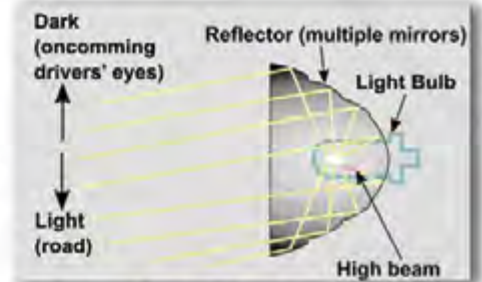

The main complaint about HID's is that they blind other drivers. Well, if your lights are blinding people that means that the illumination is not on the road where it needs to be. The reason that many other aftermarket HID bulbs blind other drivers is because of inaccurate bulb geometry.

Factory headlights are designed so that the light hits the mirrored facets at certain angles to accurately project light onto the road. Other aftermarket HID bulbs commonly use a generic bulb that is re-based to fit different types of sockets and therefore does not project light accurately.

ORACLE bulbs are engineered to replicate the effects of the factory bulb and maintain accurate bulb geometry which puts light on the road instead of into oncoming traffic.