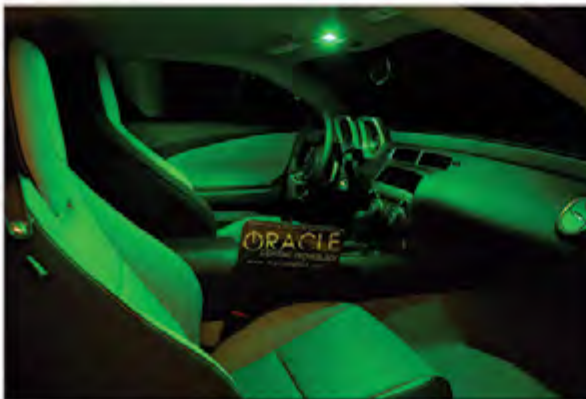

**NEW
LOWER
PRICE**