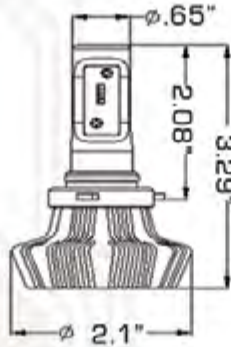

H11 LED HEADLIGHT BULBS

Part# 5235