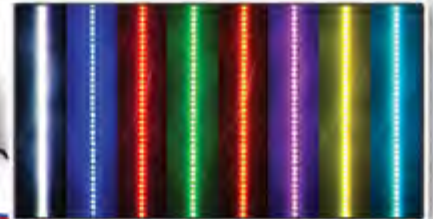

Input:	12V Universal Application
Construction:	Thicker PCB board makes the strips easier to bend and mold into shapes.
LEDs:	Bridgelux 5050 RGB SMD chips (Made in the U.S.A.)
Quantity:	Sold in Pairs
Sizes:	16", 8" or 4" Length
Color:	Can produce thousands of color hues with the use of a ColorSHIFT RGB Controller
Customization:	Can be cut down to smaller sizes