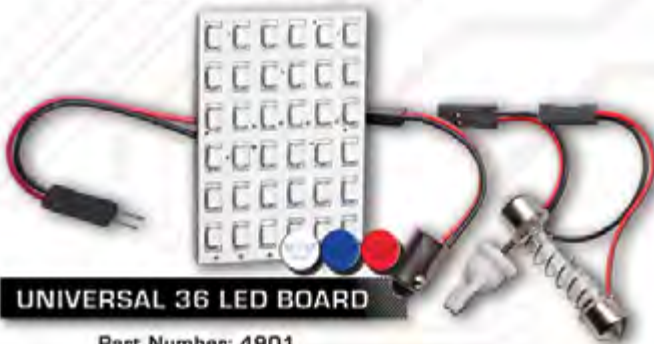

T10 3W CREE LED

Part Number: 5211

T10 5 LED 1 CHIP

Part Number: 4802

T10 4 LED FLANK

Part Number: 4805

T10 9 LED 3 CHIP

Part Number: 4804