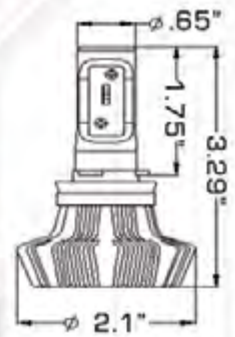

9006 LED HEADLIGHT BULBS

Part# 5240