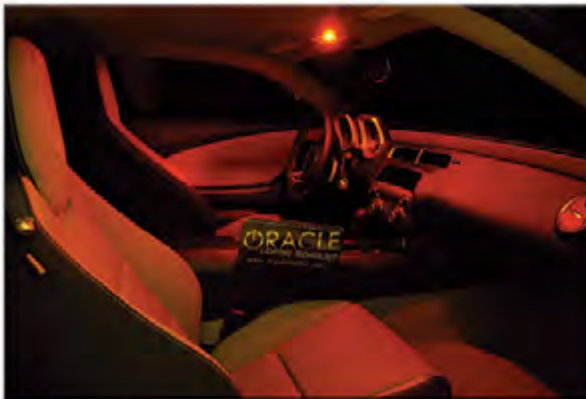

**NEW
LOWER
PRICE**