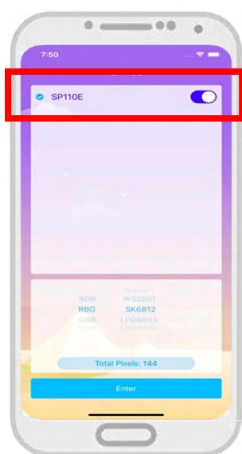

ORACLE LIGHTING

2015-2017 FORD F-150
DYNAMIC COLORSHIFT DRL

PART#

1316-332

PRODUCT OVERVIEW:

- Dynamic™ LEDs can make a Variety of LED Colors and Patterns.
- Color and Patterns are controlled through the Smartphone App.
- These features are for “show use” and is not intended for on-road use.
- Control in the App by selecting the SP105E Device in the App.
- Be sure “Location Services” is turned ON in the Phone Settings Menu.
- Connect to Bluetooth Device in the App- NOT in the Phone Settings.

Download
LED HUE APP
from the APP Store

APPLE

ANDROID

WATCH INSTALLATION VIDEO: vimeo.com/282690663

CONNECTING THROUGH THE APP:

1

Connect Device in App Settings.
(Not in the Phone Settings)

2