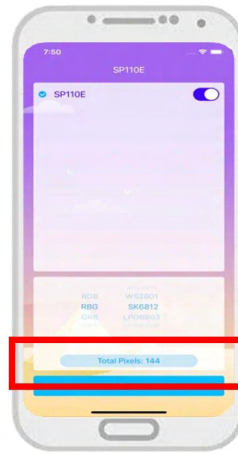

3

If pattern on Device is not even
adjust Pixel # to total # of LEDs.