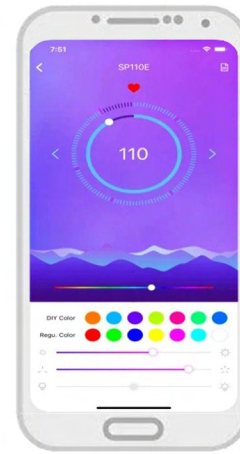

ORACLE LIGHTING

2015-2017 FORD F-150
DYNAMIC COLORSHIFT DRL

PART#

1316-332

PRODUCT OVERVIEW:

- Dynamic™ LEDs can make a Variety of LED Colors and Patterns.
- Color and Patterns are controlled through the Smartphone App.
- These features are for “show use” and is not intended for on-road use.
- Control in the App by selecting the SP105E Device in the App.
- Be sure “Location Services” is turned ON in the Phone Settings Menu.
- Connect to Bluetooth Device in the App- NOT in the Phone Settings.

Download
LED HUE APP
from the APP Store

APPLE

ANDROID

WATCH INSTALLATION VIDEO: vimeo.com/282690663

CONNECTING THROUGH THE APP:

1

Connect Device in App Settings.
(Not in the Phone Settings)

2

Set Protocol and Color to match
device specifications if needed.

3

If pattern on Device is not even
adjust Pixel # to total # of LEDs.

4

Turn on Device once Connected.

WIRING DIAGRAM: