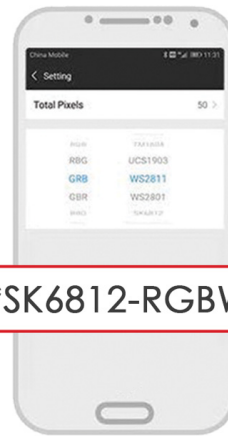

DOWNLOAD  
MAGIC LED  
SMARTPHONE  
APP

ANDROID

IPHONE

## CONNECTING THROUGH THE APP:

1

Connect Device in App Settings.  
(Not in the Phone Settings)

2

Turn on Device once Connected.  
Then Click Settings to Adjust.

3

**\*SK6812-RGBW\***

Set Protocol and Color to match  
device specifications if needed.