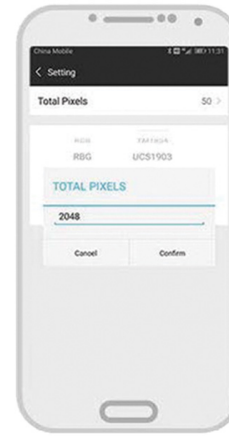

DOWNLOAD  
MAGIC LED  
SMARTPHONE  
APP

ANDROID

IPHONE

## CONNECTING THROUGH THE APP:

1

Connect Device in App Settings.  
(Not in the Phone Settings)

2

Turn on Device once Connected.  
Then Click Settings to Adjust.

3

**\*SK6812-RGBW\***

Set Protocol and Color to match  
device specifications if needed.