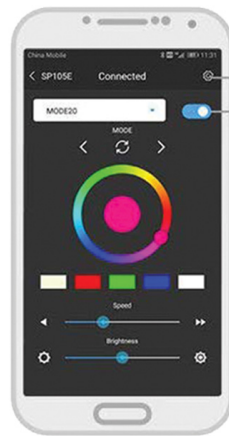

## PRODUCT OVERVIEW:

- Dynamic™ LEDs can make a Variety of LED Colors and Patterns.
- Color and Patterns are controlled through the Smartphone App.
- This product is for "show use" and is not intended for on-road use.
- Control by selecting the SP105E Device when you open the App.
- Be sure "Location Services" is turned ON in the Phone Settings Menu.
- Connect to Bluetooth Device in the App- not in the Phone Settings.

DOWNLOAD  
MAGIC LED  
SMARTPHONE  
APP

ANDROID

IPHONE

## CONNECTING THROUGH THE APP:

1

Connect Device in App Settings.  
(Not in the Phone Settings)

2

Turn on Device once Connected.  
Then Click Settings to Adjust.

3

**\*SK6812-RGBW\***

Set Protocol and Color to match  
device specifications if needed.