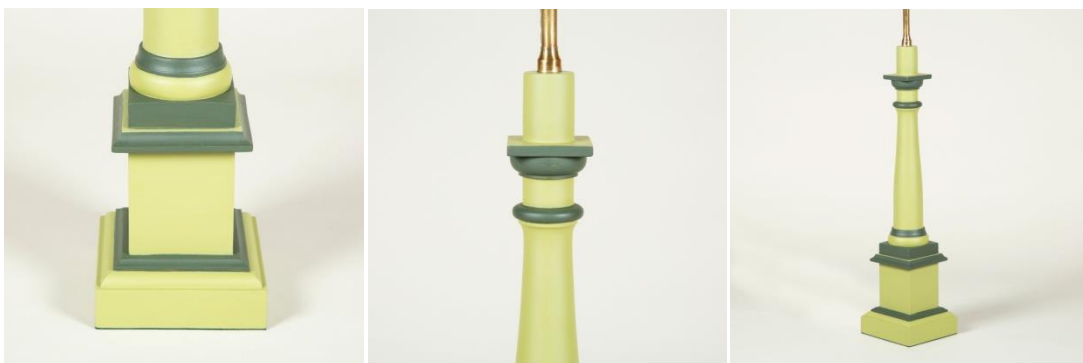

# SIBYL COLEFAX & JOHN FOWLER

INTERIOR DESIGN, DECORATION AND ANTIQUES

A turned painted wooden column lamp set on a square plinth base.  
Modern. Bespoke painting available on request.

**Dimensions:**

Height 32"(81.5cm)  
Width 5.5"(16.5cm)  
Depth 5.5"(16.5cm)