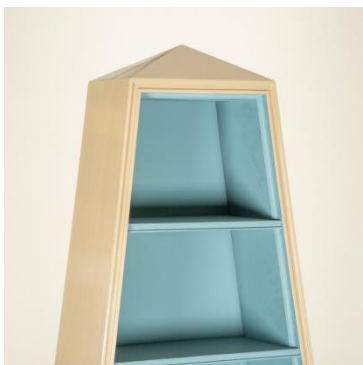

# SIBYL COLEFAX & JOHN FOWLER

INTERIOR DESIGN, DECORATION AND ANTIQUES

A painted pyramid bookcase.  
Made to order. Bespoke size and colour available upon request.

## Dimensions

Height 100.5"(255.5cm)  
Width 30"(76.5cm)  
Depth 14.5"(37cm)

**Reference:** Pyramid Bookcase